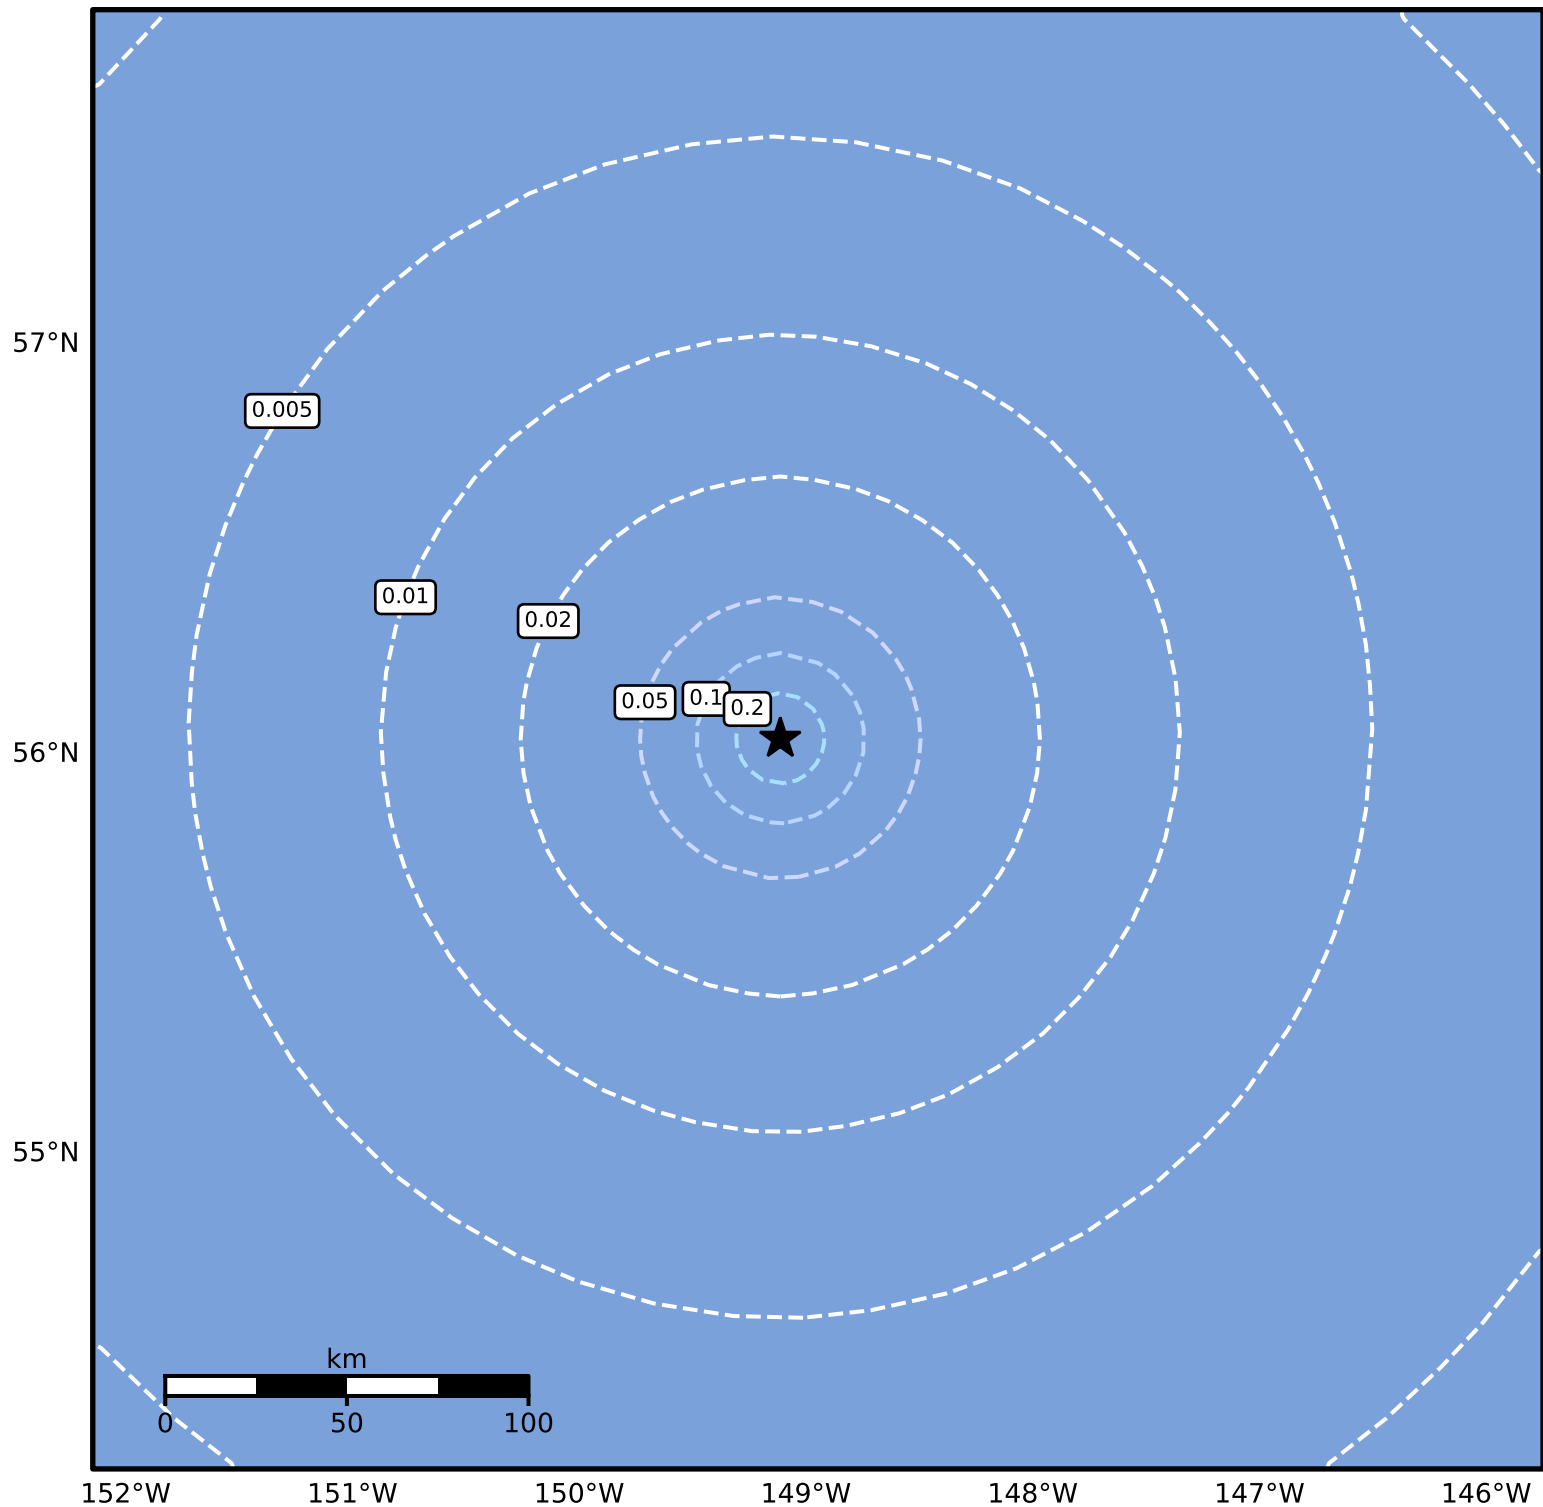

Peak Ground Velocity Map Alaska Earthquake Center  
ShakeMap: 279 km (173 miles) SE of Kodiak  
Jul 01, 2024 22:49:42 UTC M3.8 N56.04 W149.11 Depth: 12.1km ID:ak0248f0qmwn

Scale based on Worden et al. (2012)

Version 1: Processed 2024-07-02T00:31:47Z

△ Seismic Instrument ○ Reported Intensity

★ Epicenter