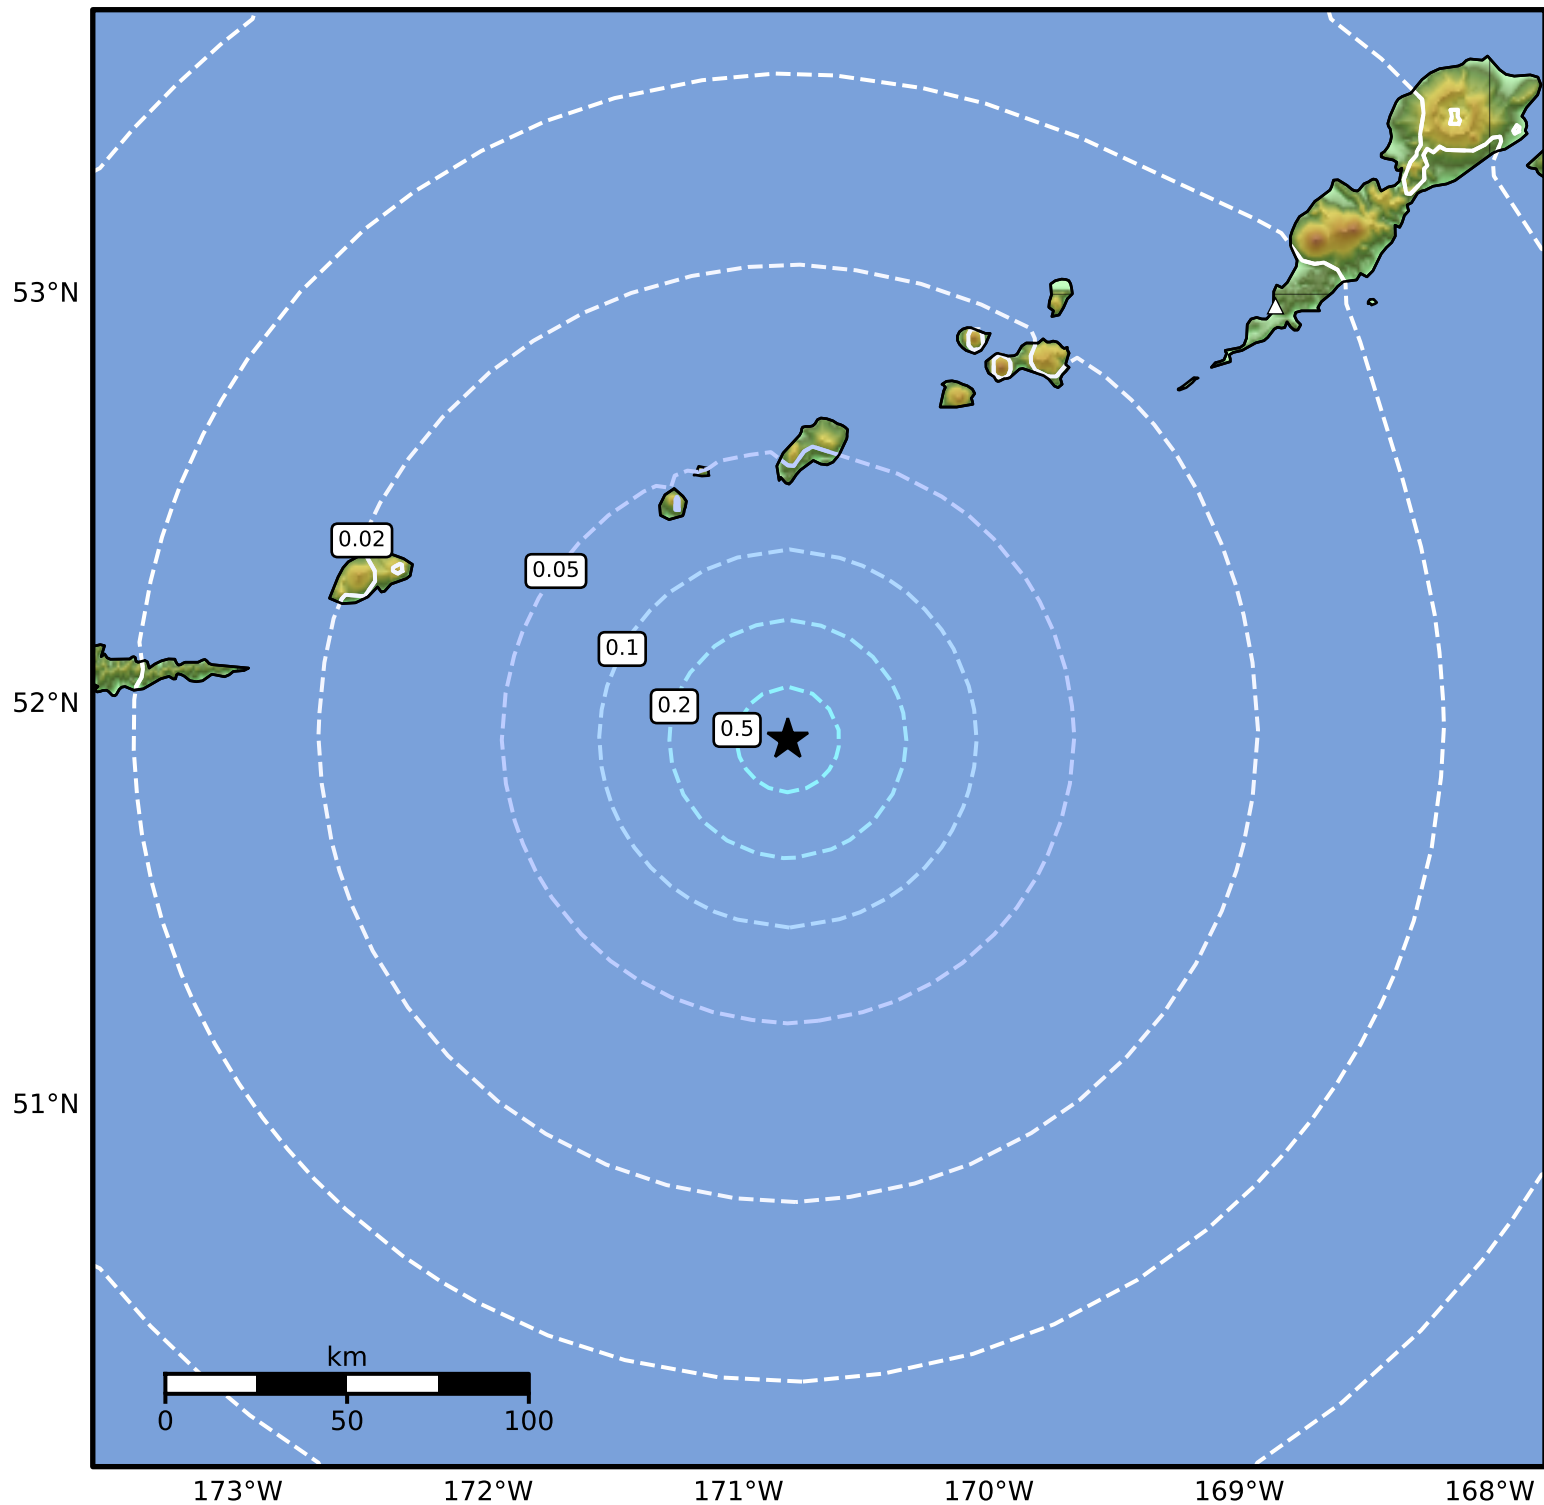

1.0 Second Peak Spectral Acceleration Map Alaska Earthquake Center
ShakeMap: 95 km (59 miles) ESE of Amukta Pass
Jul 03, 2024 00:20:36 UTC M4.5 N51.91 W170.80 Depth: 12.5km ID:ak0248hyjksa

SA(1.0) (%g)	0.1	0.2	0.5	1	2	5	10	20	50	100	200
--------------	-----	-----	-----	---	---	---	----	----	----	-----	-----

Scale based on Worden et al. (2012)

Version 2: Processed 2024-07-03T04:09:19Z

△ Seismic Instrument ○ Reported Intensity

★ Epicenter