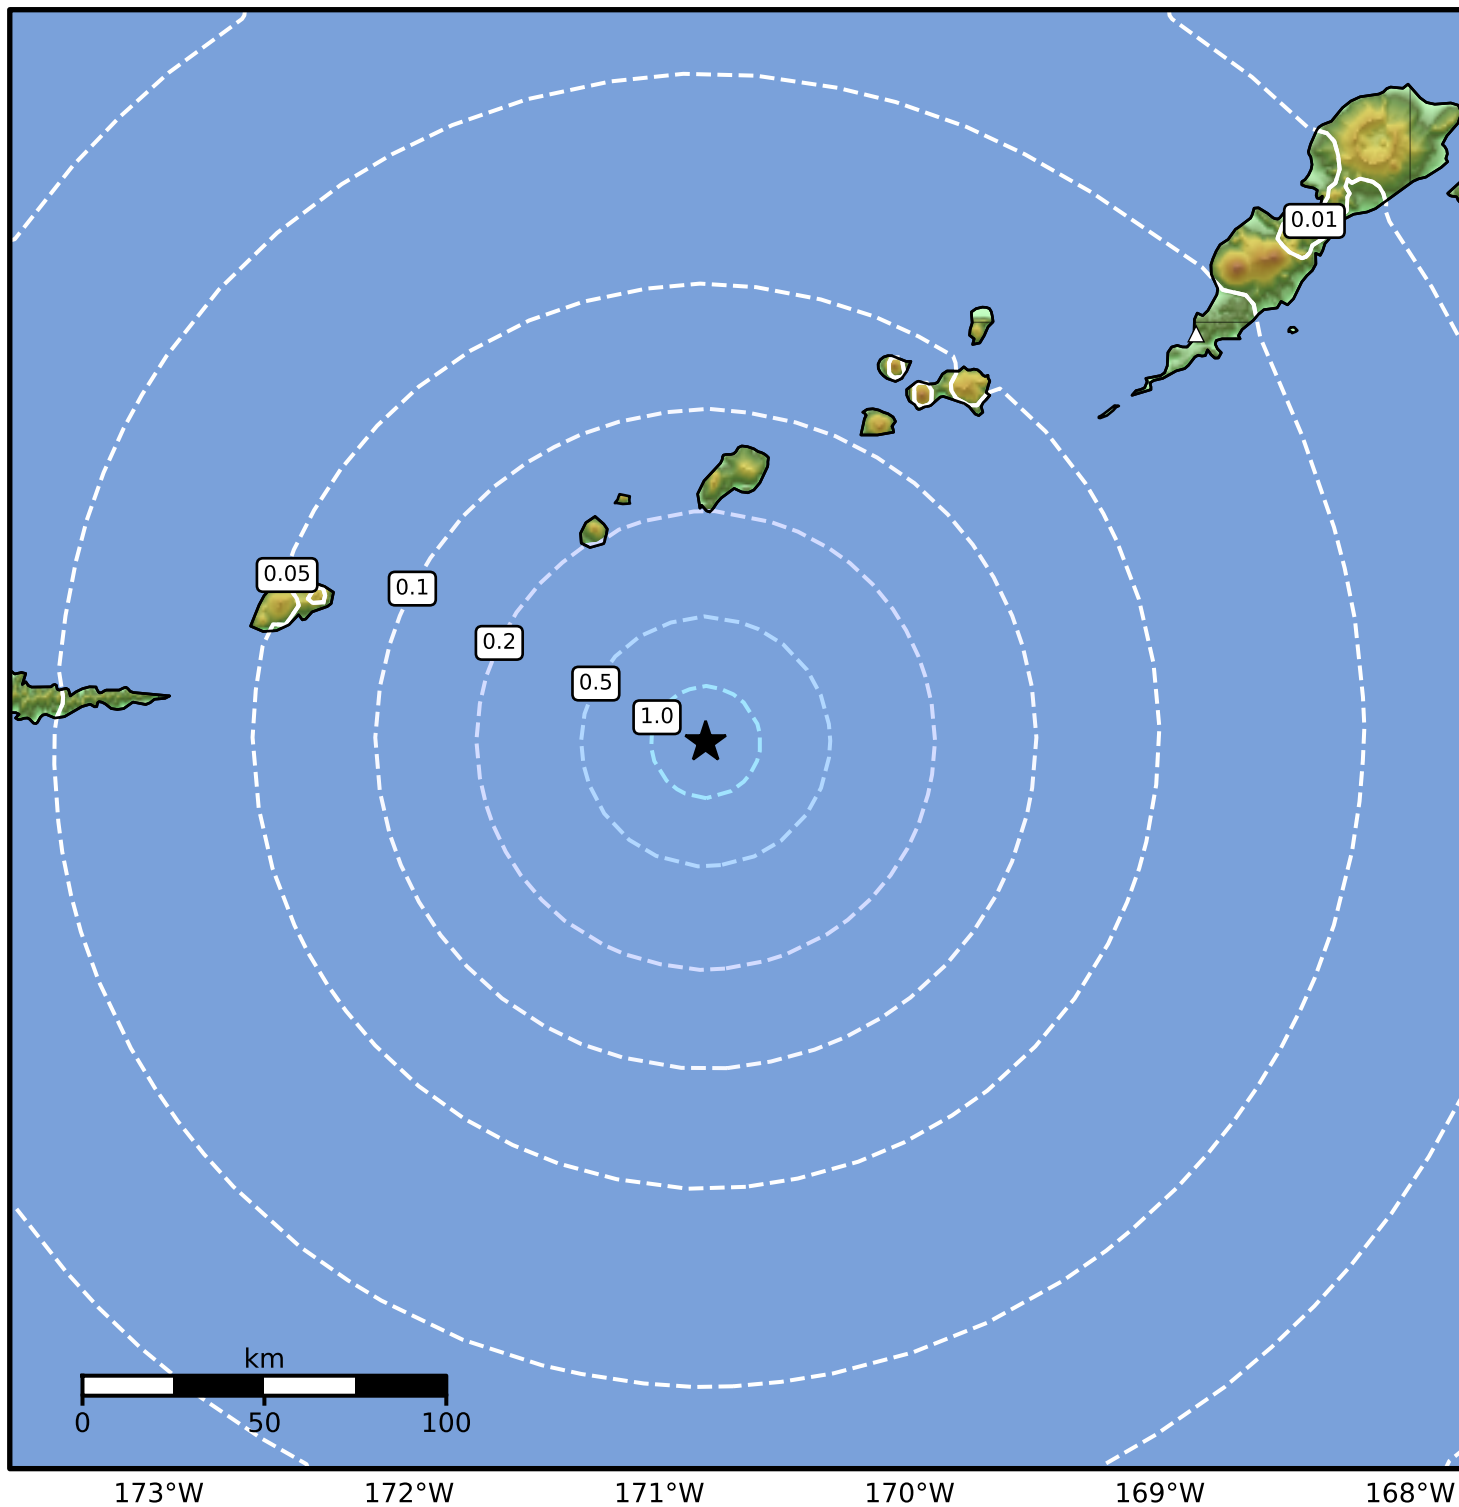

0.3 Second Peak Spectral Acceleration Map Alaska Earthquake Center  
 ShakeMap: 91 km (57 miles) ESE of Amukta Pass  
 Jul 03, 2024 00:28:11 UTC M4.1 N51.98 W170.81 Depth: 25.6km ID:ak0248hyl3j0

SA(0.3) (%g)	0.1	0.2	0.5	1	2	5	10	20	50	100	200
--------------	-----	-----	-----	---	---	---	----	----	----	-----	-----

Scale based on Worden et al. (2012)

Version 1: Processed 2024-07-03T04:18:34Z

△ Seismic Instrument ○ Reported Intensity

★ Epicenter