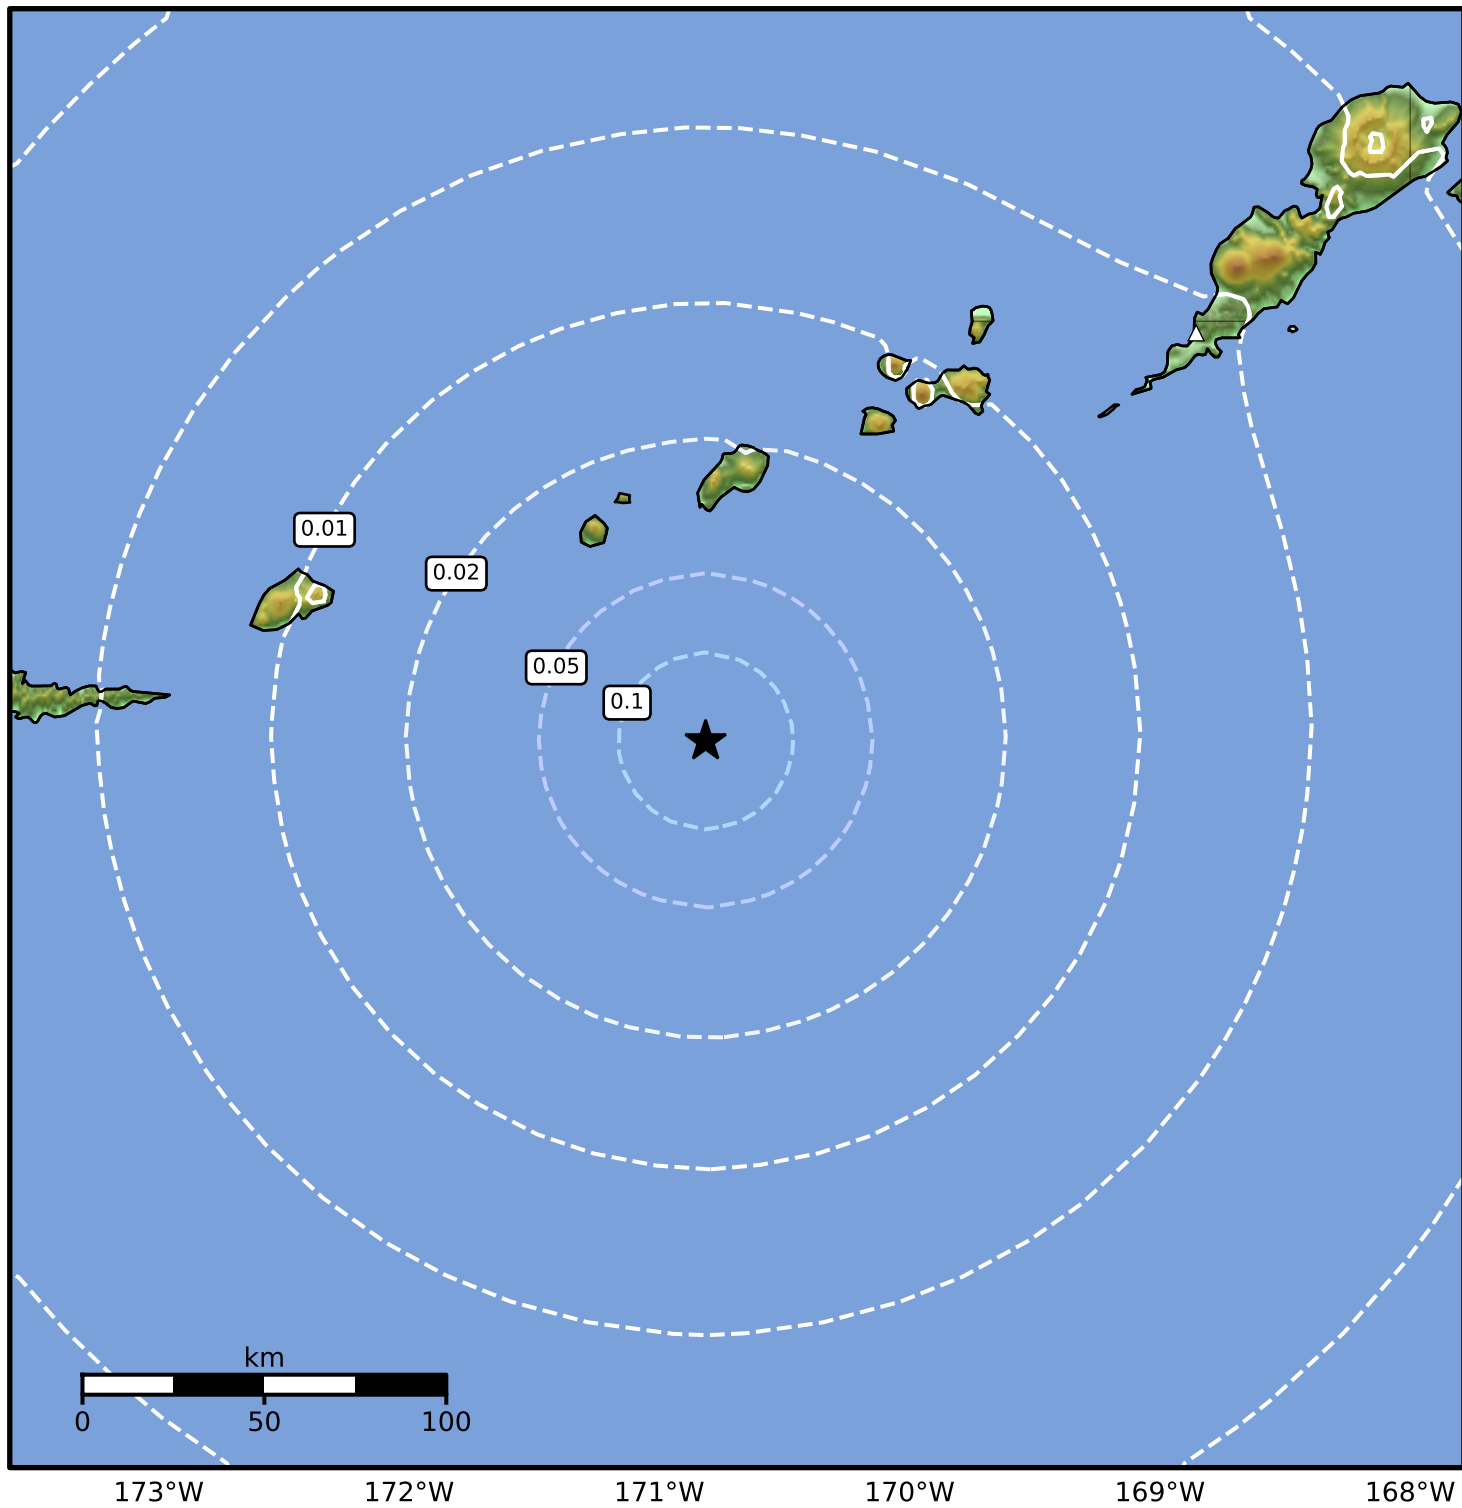

1.0 Second Peak Spectral Acceleration Map Alaska Earthquake Center  
ShakeMap: 91 km (57 miles) ESE of Amukta Pass  
Jul 03, 2024 00:28:11 UTC M4.1 N51.98 W170.81 Depth: 25.6km ID:ak0248hyl3j0

SA(1.0) (%g)	0.1	0.2	0.5	1	2	5	10	20	50	100	200
--------------	-----	-----	-----	---	---	---	----	----	----	-----	-----

Scale based on Worden et al. (2012)

Version 1: Processed 2024-07-03T04:18:34Z

△ Seismic Instrument ○ Reported Intensity

★ Epicenter