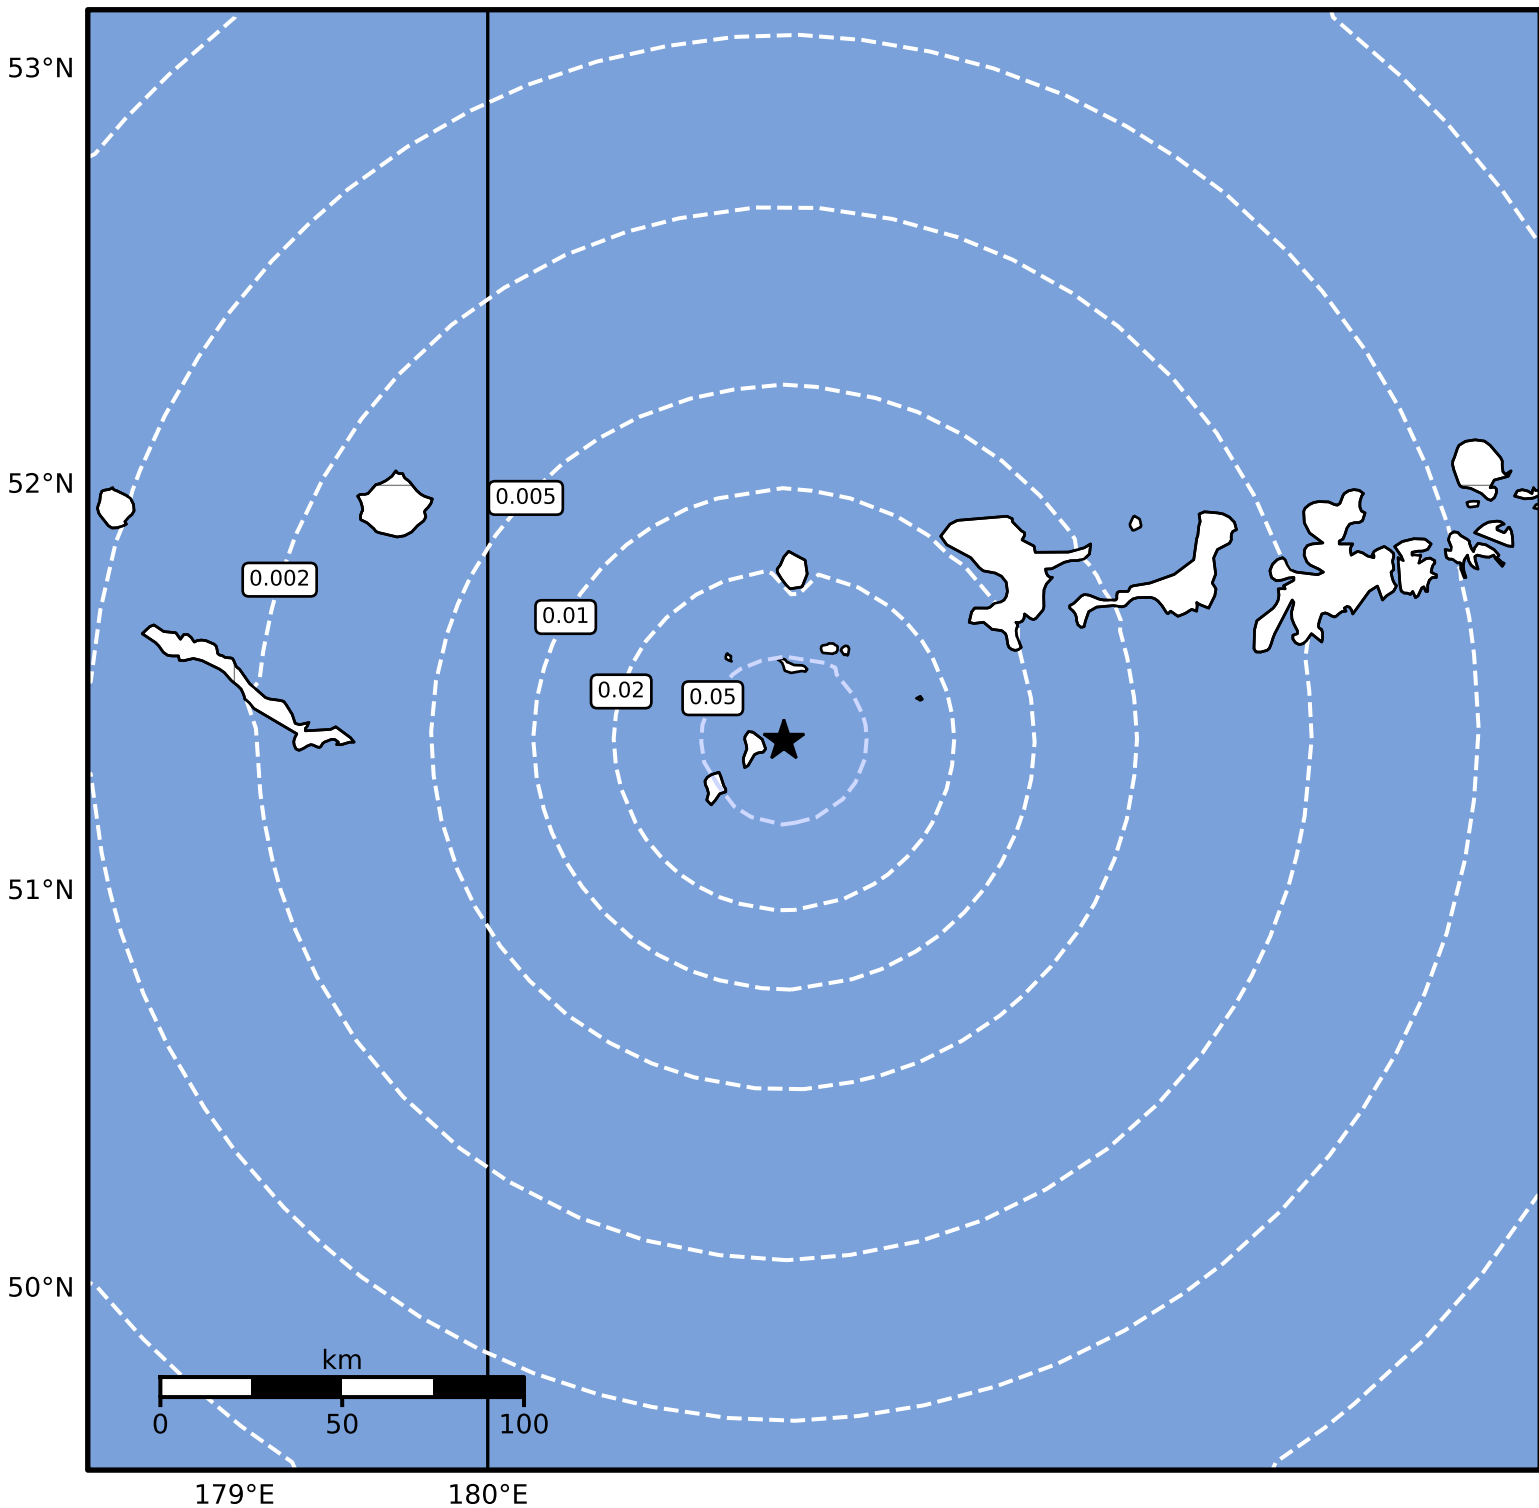

Peak Ground Velocity Map Alaska Earthquake Center
ShakeMap: 151 km (94 miles) E of Amchitka
Jul 03, 2024 18:34:55 UTC M3.7 N51.37 W178.83 Depth: 24.5km ID:ak0248i9cetd

PGV (cm/s)	0.1	0.2	0.5	1	2	5	10	20	50	100	200
------------	-----	-----	-----	---	---	---	----	----	----	-----	-----

Scale based on Worden et al. (2012)

Version 2: Processed 2024-07-03T22:47:44Z

△ Seismic Instrument ○ Reported Intensity

★ Epicenter