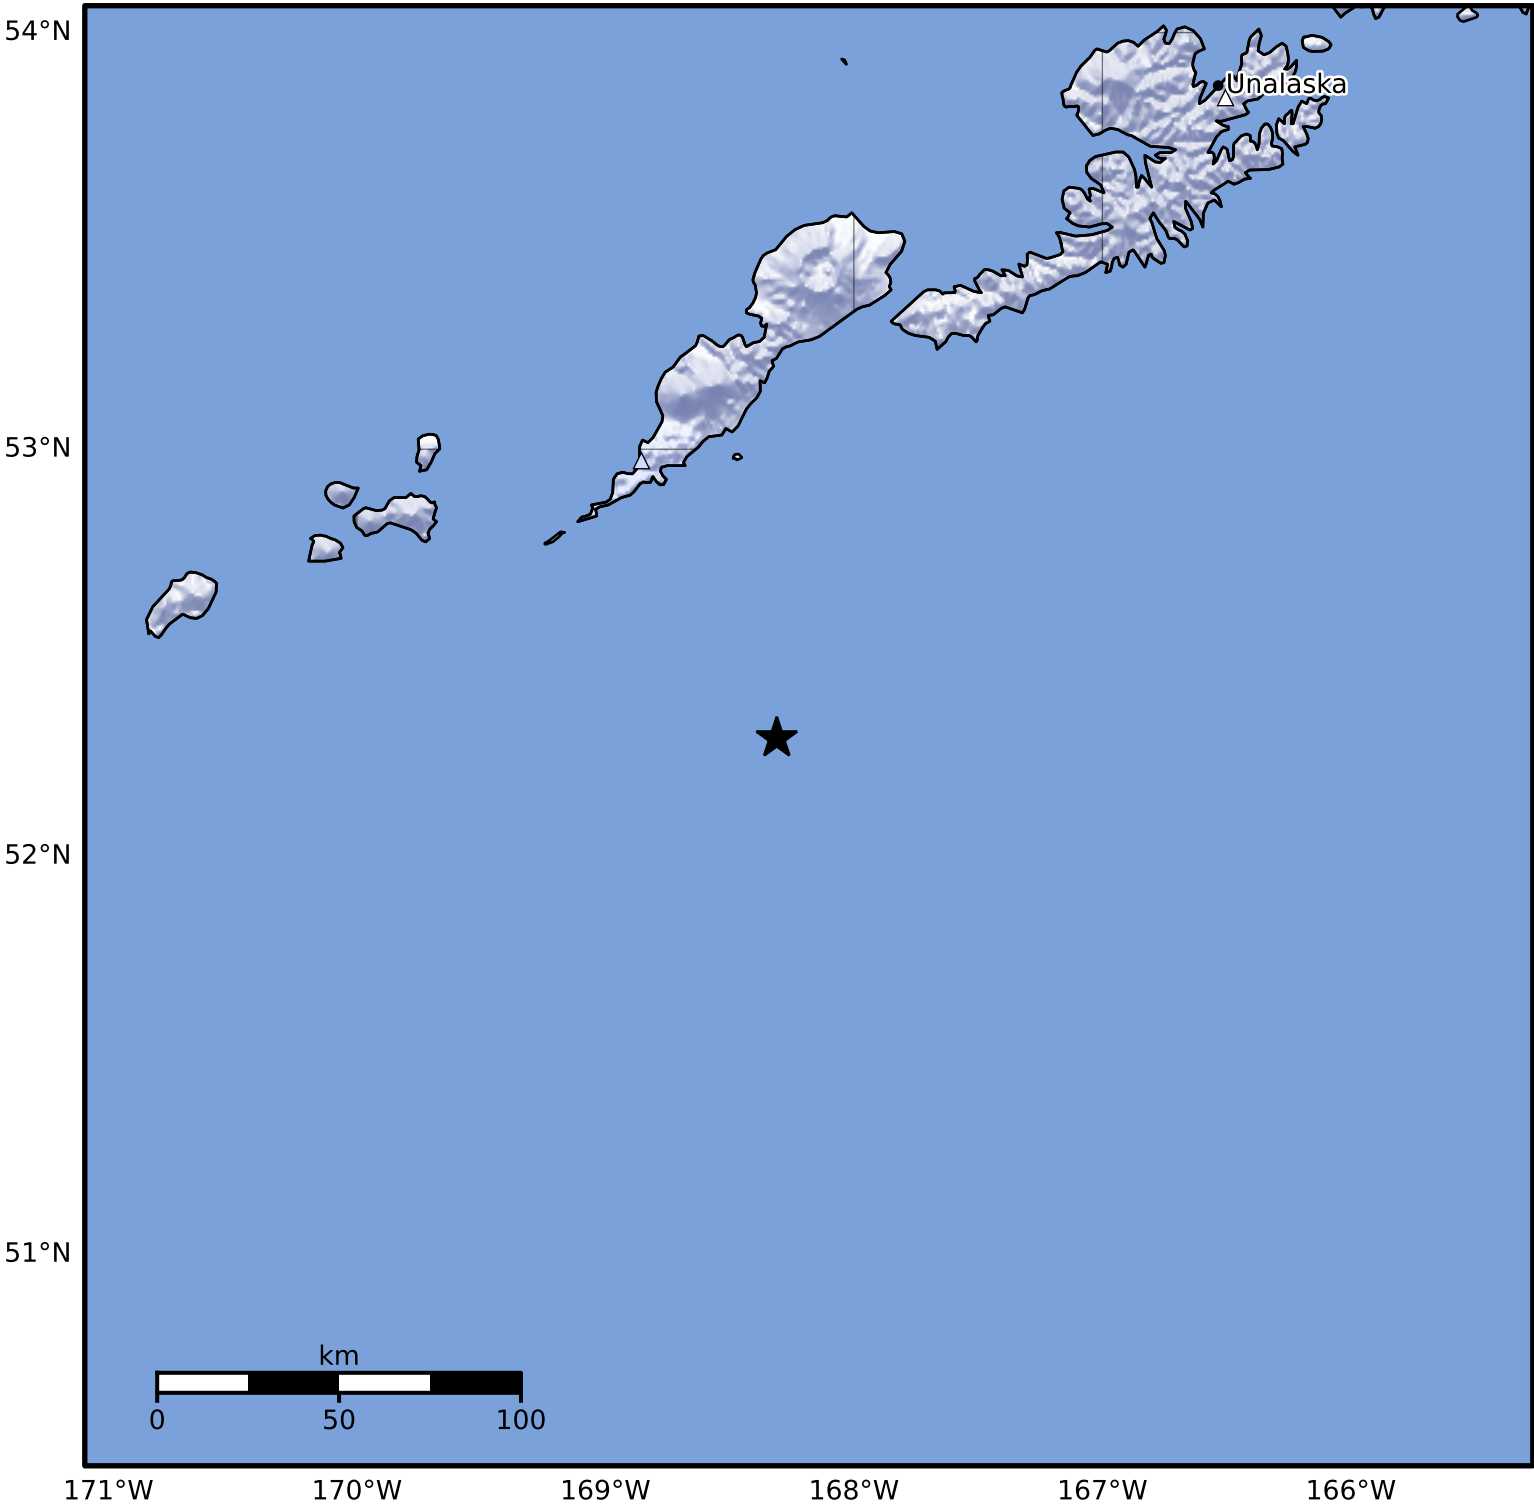

Macroseismic Intensity Map Alaska Earthquake Center
 ShakeMap: 81 km (50 miles) SSE of Nikolski
 Jul 04, 2024 08:37:25 UTC M3.8 N52.29 W168.31 Depth: 5.6km ID:ak0248jqy0gw

SHAKING	Not felt	Weak	Light	Moderate	Strong	Very strong	Severe	Violent	Extreme
DAMAGE	None	None	None	Very light	Light	Moderate	Moderate/heavy	Heavy	Very heavy
PGA(%g)	<0.0464	0.297	2.76	6.2	11.5	21.5	40.1	74.7	>139
PGV(cm/s)	<0.0215	0.135	1.41	4.65	9.64	20	41.4	85.8	>178
INTENSITY	I	II-III	IV	V	VI	VII	VIII	IX	X+

Scale based on Worden et al. (2012)

Version 2: Processed 2024-07-04T18:26:54Z

△ Seismic Instrument ○ Reported Intensity

★ Epicenter