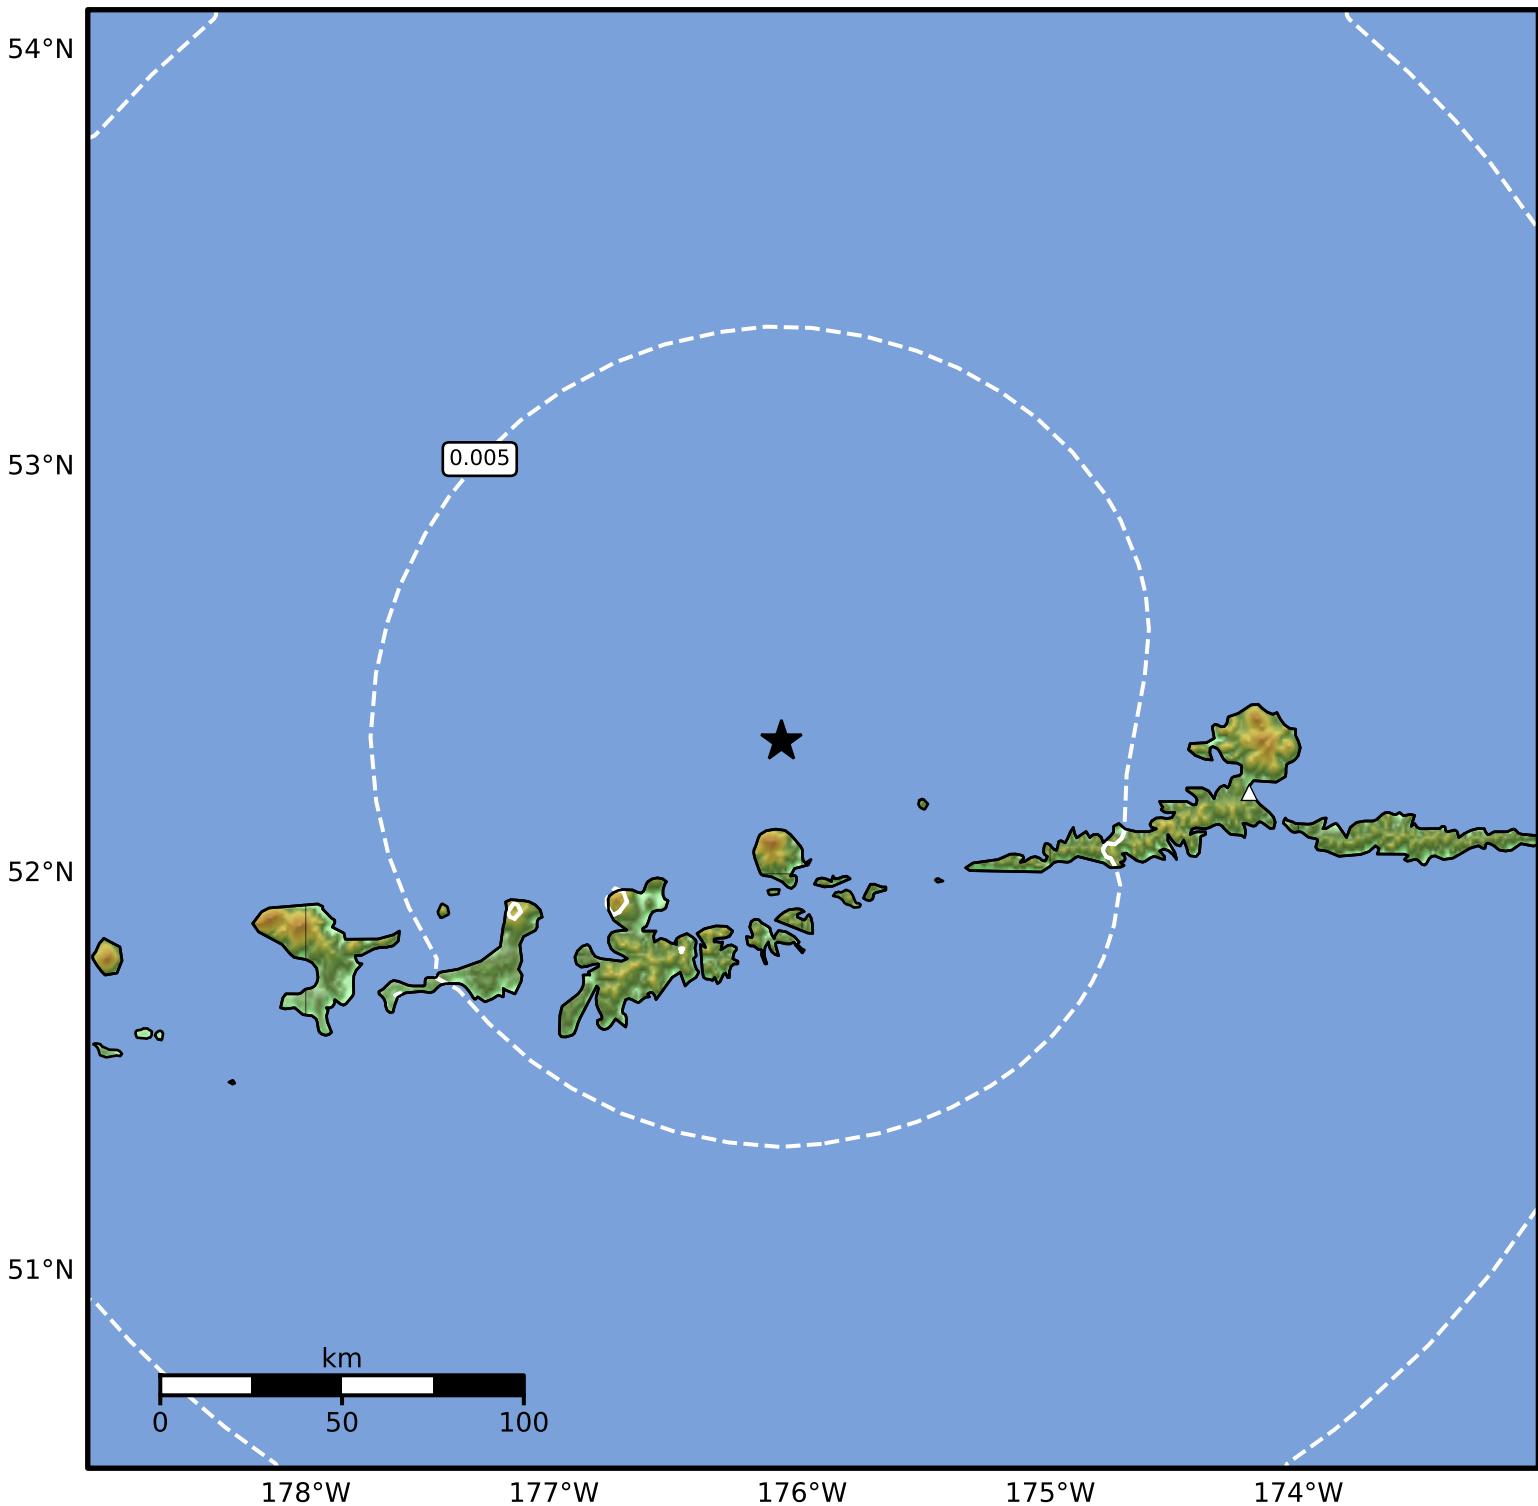

Peak Ground Velocity Map Alaska Earthquake Center  
ShakeMap: 64 km (40 miles) NE of Adak  
Jul 06, 2024 16:22:13 UTC M3.6 N52.33 W176.08 Depth: 166.5km ID:ak0248n6oxel

Scale based on Worden et al. (2012)

Version 1: Processed 2024-07-06T19:52:28Z

△ Seismic Instrument ○ Reported Intensity

★ Epicenter