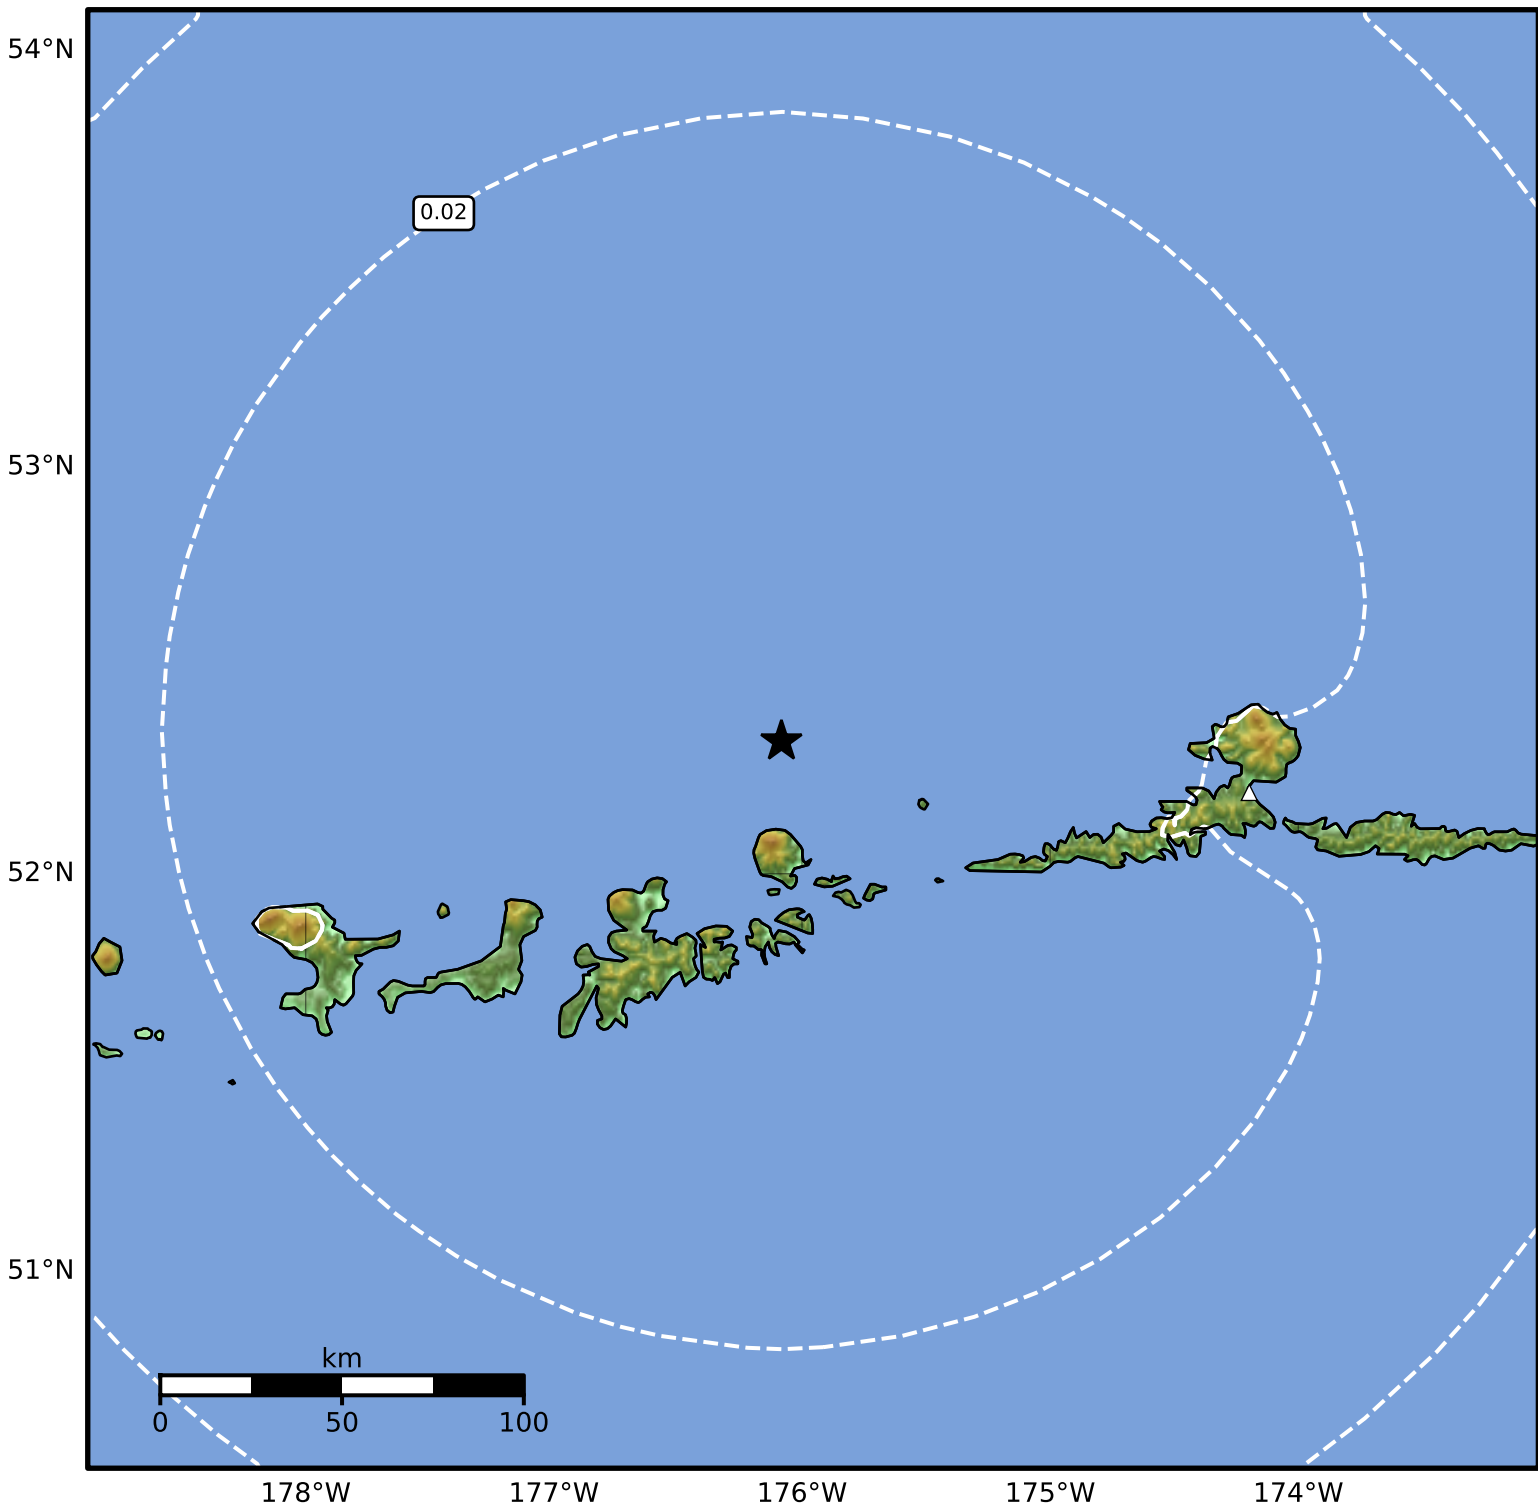

0.3 Second Peak Spectral Acceleration Map Alaska Earthquake Center
ShakeMap: 64 km (40 miles) NE of Adak
Jul 06, 2024 16:22:13 UTC M3.6 N52.33 W176.08 Depth: 166.5km ID:ak0248n6oxel

SA(0.3) (%g)	0.1	0.2	0.5	1	2	5	10	20	50	100	200
---------------------	------------	------------	------------	----------	----------	----------	-----------	-----------	-----------	------------	------------

Scale based on Worden et al. (2012)

Version 1: Processed 2024-07-06T19:52:28Z

△ Seismic Instrument ○ Reported Intensity

★ Epicenter