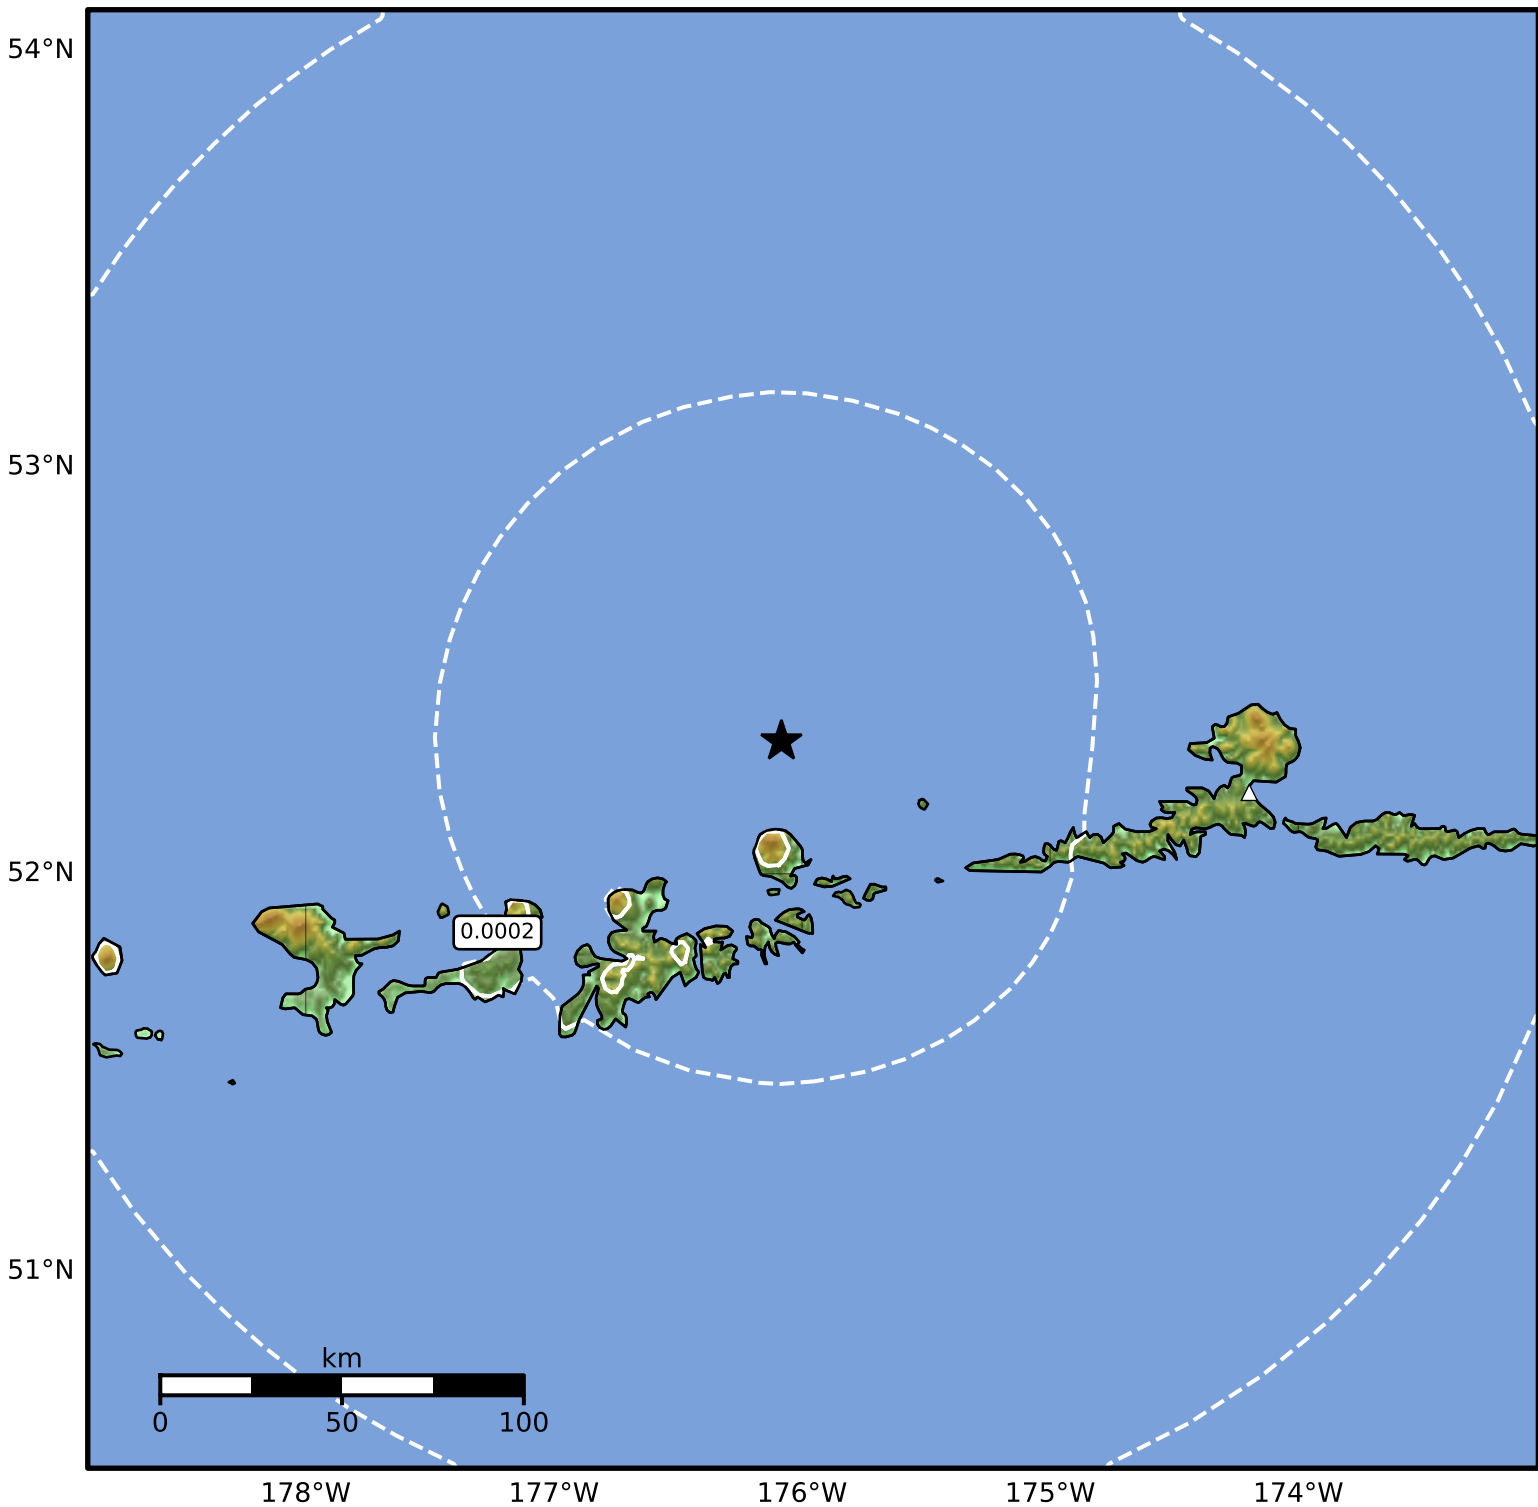

3.0 Second Peak Spectral Acceleration Map Alaska Earthquake Center  
ShakeMap: 64 km (40 miles) NE of Adak  
Jul 06, 2024 16:22:13 UTC M3.6 N52.33 W176.08 Depth: 166.5km ID:ak0248n6oxel

Scale based on Worden et al. (2012)

Version 1: Processed 2024-07-06T19:52:28Z

△ Seismic Instrument ○ Reported Intensity

★ Epicenter