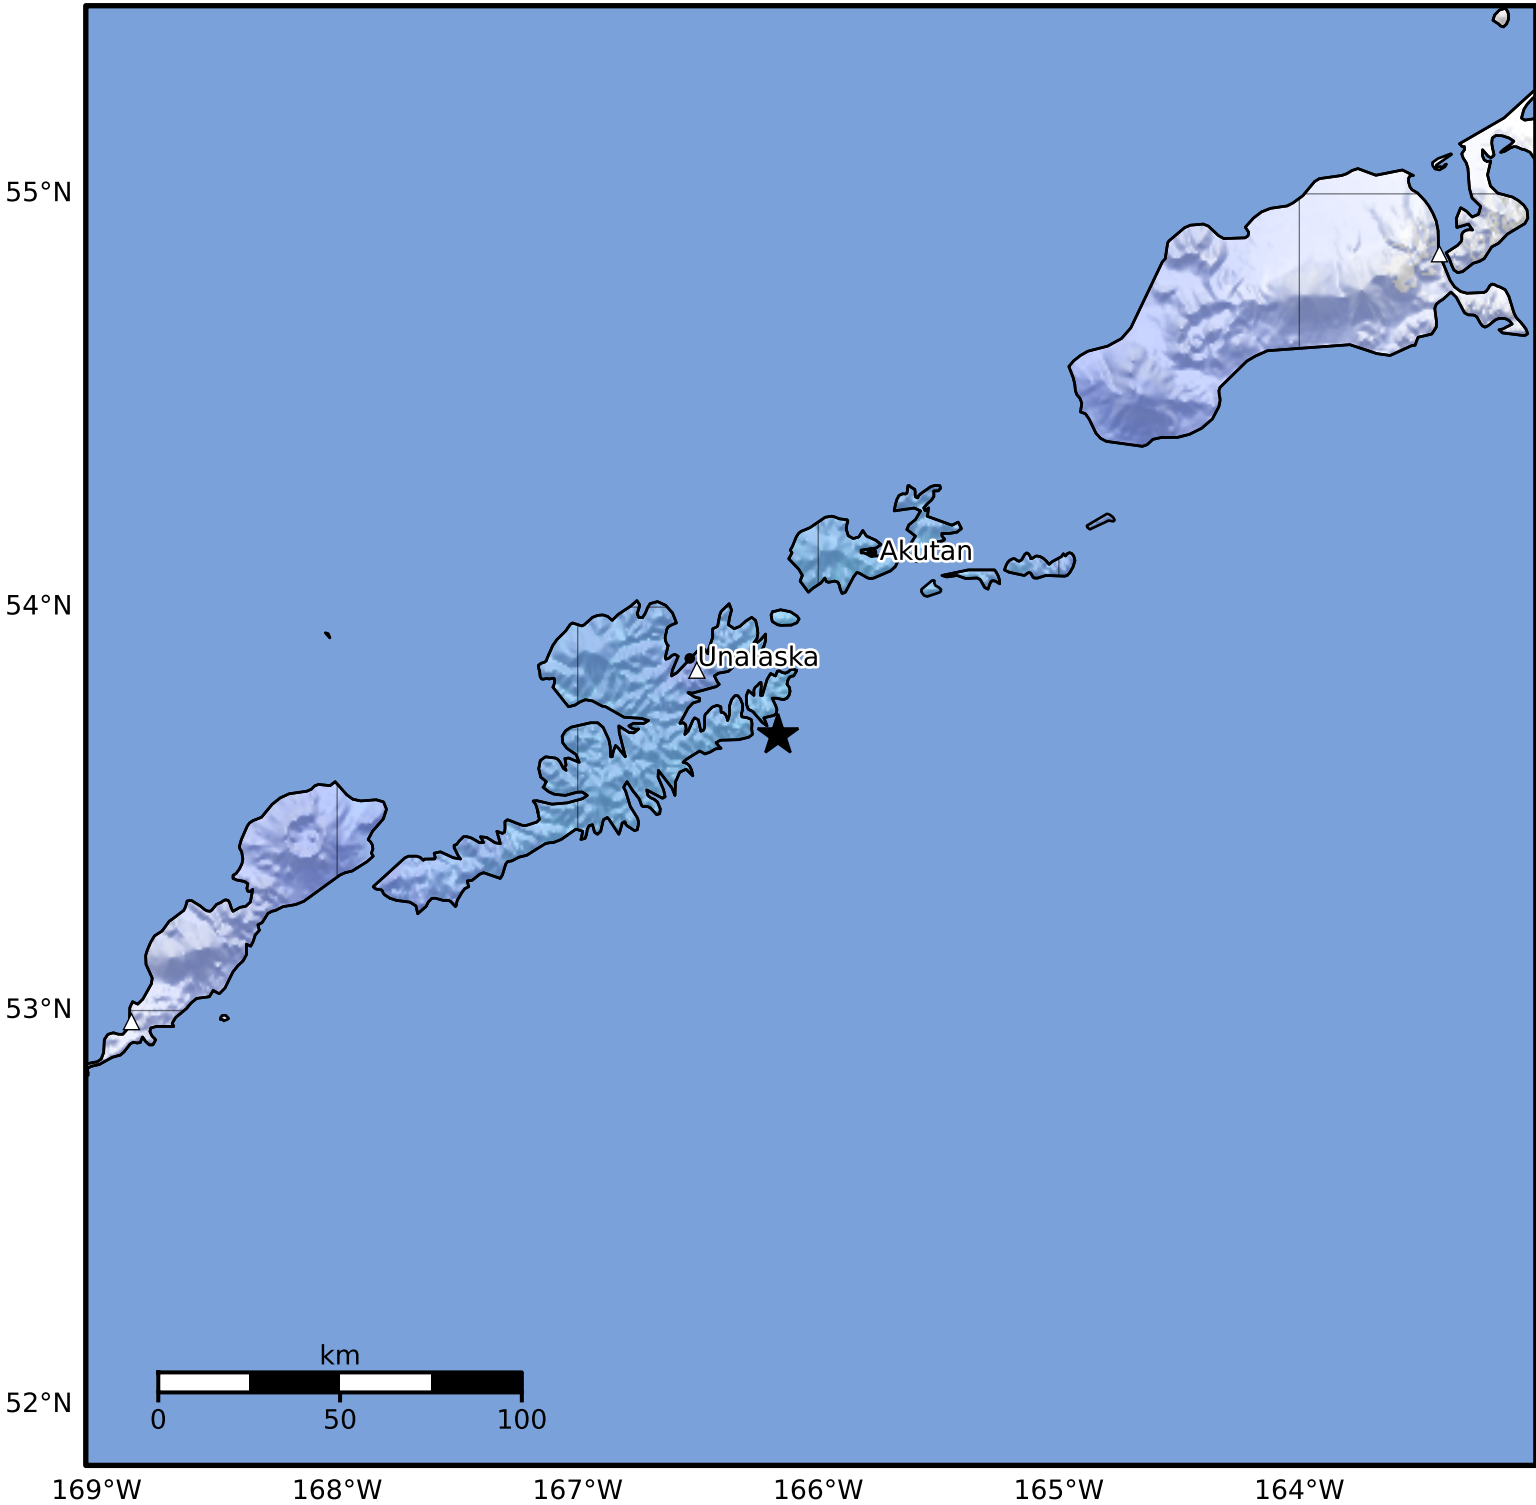

Macroseismic Intensity Map Alaska Earthquake Center
 ShakeMap: 32 km (20 miles) SE of Unalaska
 Jul 08, 2024 21:36:10 UTC M3.5 N53.69 W166.17 Depth: 70.0km ID:ak0248qkts3g

SHAKING	Not felt	Weak	Light	Moderate	Strong	Very strong	Severe	Violent	Extreme
DAMAGE	None	None	None	Very light	Light	Moderate	Moderate/heavy	Heavy	Very heavy
PGA(%g)	<0.0464	0.297	2.76	6.2	11.5	21.5	40.1	74.7	>139
PGV(cm/s)	<0.0215	0.135	1.41	4.65	9.64	20	41.4	85.8	>178
INTENSITY	I	II-III	IV	V	VI	VII	VIII	IX	X+

Scale based on Worden et al. (2012)

Version 1: Processed 2024-07-08T21:38:26Z

△ Seismic Instrument ○ Reported Intensity

★ Epicenter