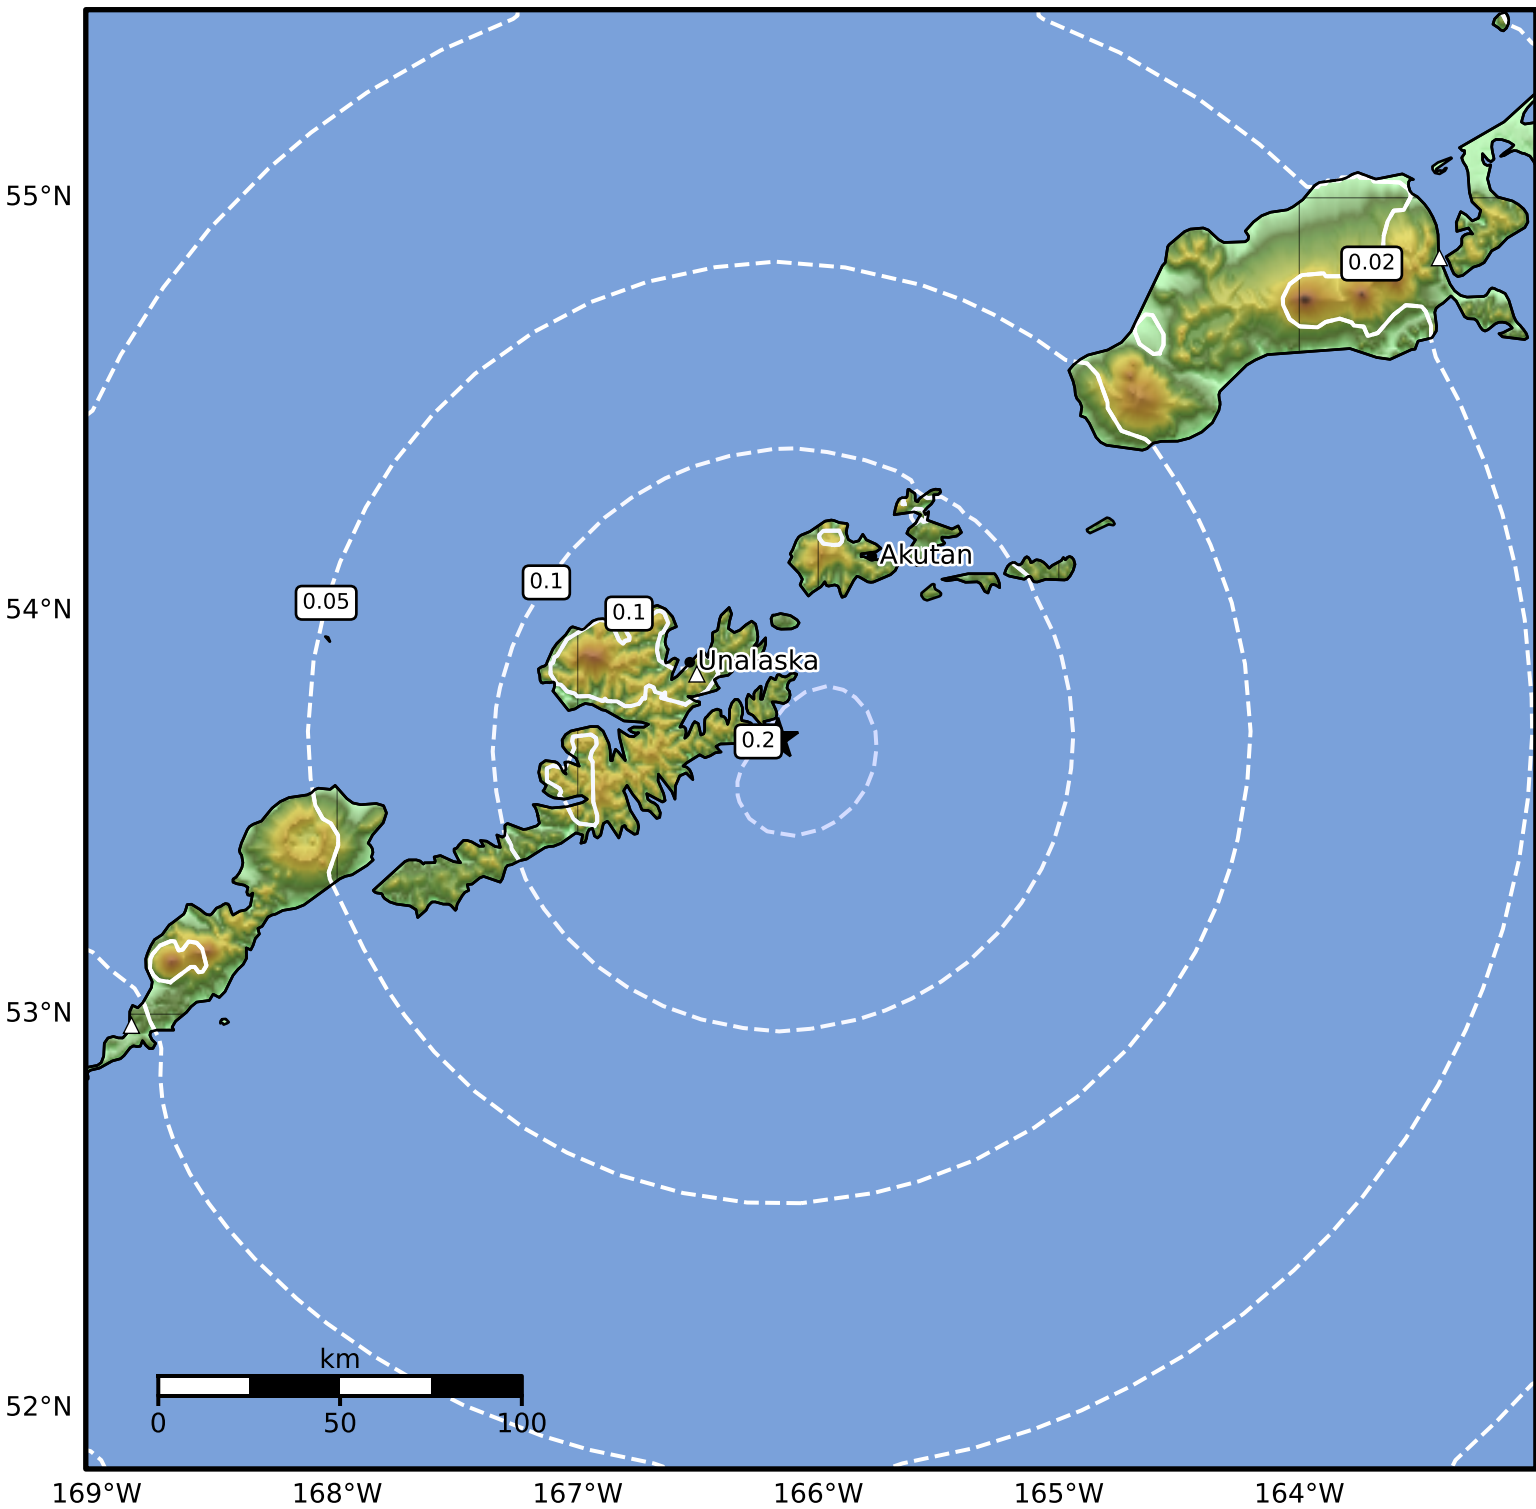

0.3 Second Peak Spectral Acceleration Map Alaska Earthquake Center
 ShakeMap: 32 km (20 miles) SE of Unalaska
 Jul 08, 2024 21:36:10 UTC M3.5 N53.69 W166.17 Depth: 70.0km ID:ak0248qkts3g

SA(0.3) (%g)	0.1	0.2	0.5	1	2	5	10	20	50	100	200
--------------	-----	-----	-----	---	---	---	----	----	----	-----	-----

Scale based on Worden et al. (2012)

Version 1: Processed 2024-07-08T21:38:26Z

△ Seismic Instrument ○ Reported Intensity

★ Epicenter