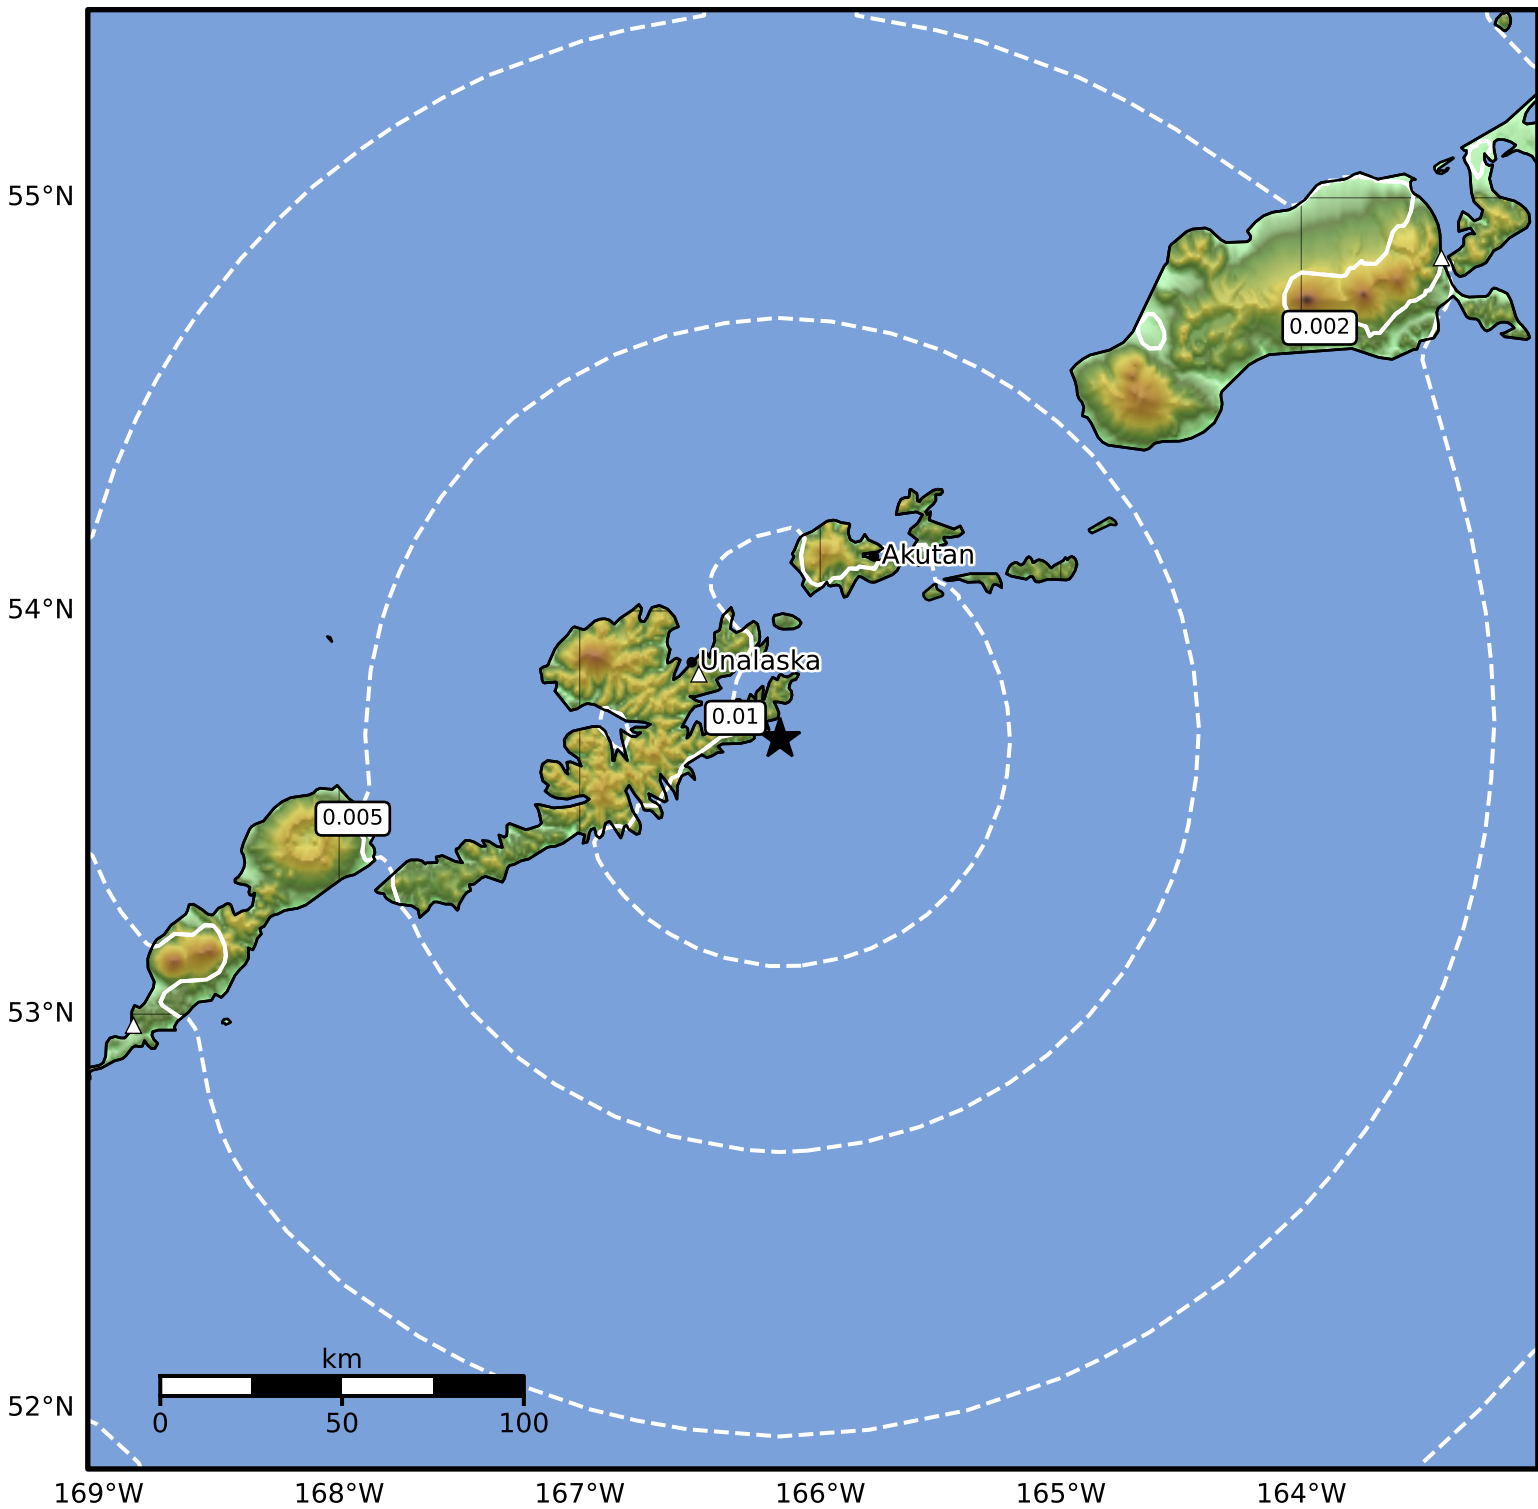

1.0 Second Peak Spectral Acceleration Map Alaska Earthquake Center
ShakeMap: 32 km (20 miles) SE of Unalaska
Jul 08, 2024 21:36:10 UTC M3.5 N53.69 W166.17 Depth: 70.0km ID:ak0248qkts3g

SA(1.0) (%g)	0.1	0.2	0.5	1	2	5	10	20	50	100	200
--------------	-----	-----	-----	---	---	---	----	----	----	-----	-----

Scale based on Worden et al. (2012)

Version 1: Processed 2024-07-08T21:38:26Z

△ Seismic Instrument ○ Reported Intensity

★ Epicenter