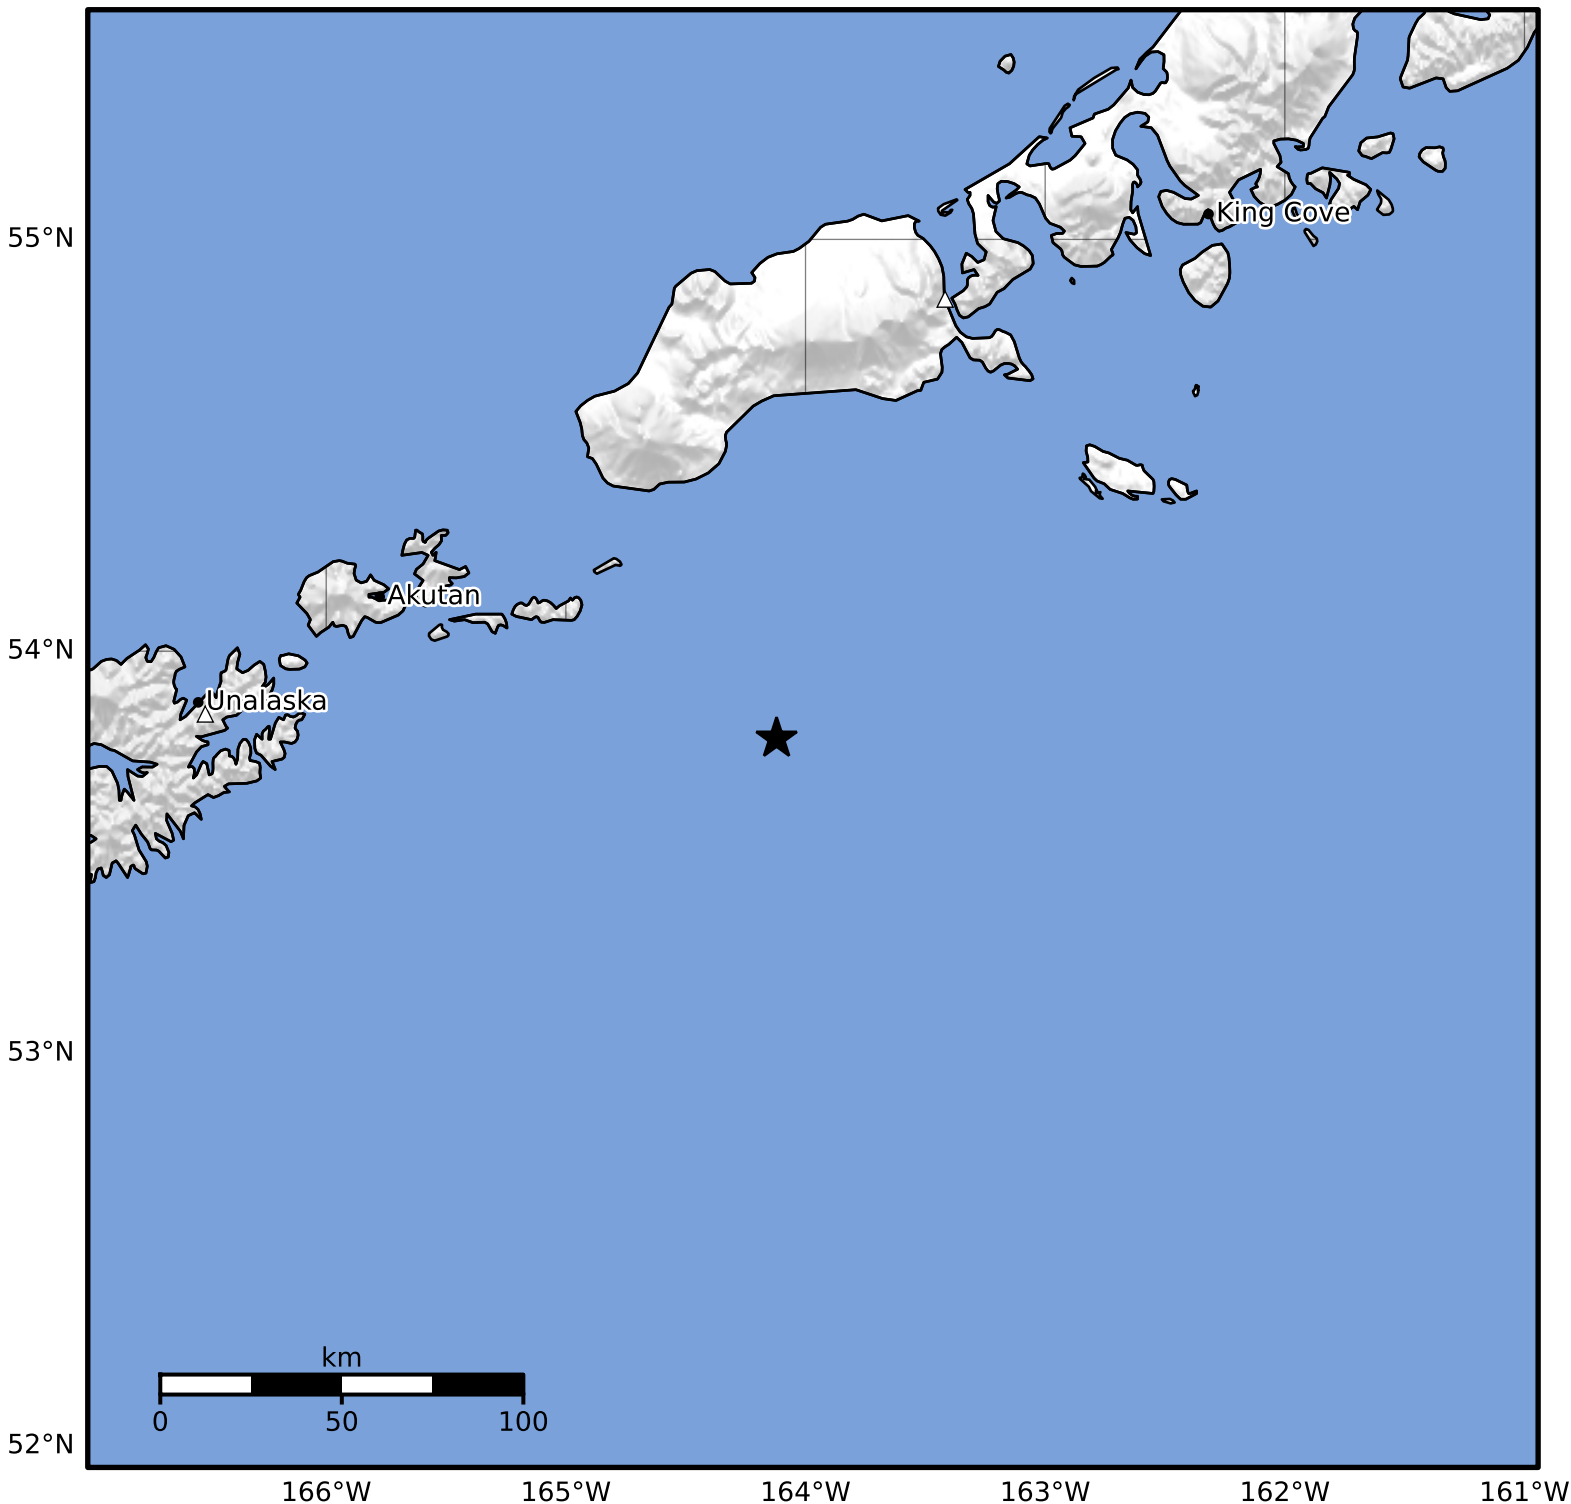

Macroseismic Intensity Map Alaska Earthquake Center
 ShakeMap: 115 km (71 miles) ESE of Akutan
 Jul 10, 2024 00:35:29 UTC M3.5 N53.78 W164.12 Depth: 25.4km ID:ak0248tje709

SHAKING	Not felt	Weak	Light	Moderate	Strong	Very strong	Severe	Violent	Extreme
DAMAGE	None	None	None	Very light	Light	Moderate	Moderate/heavy	Heavy	Very heavy
PGA(%g)	<0.0464	0.297	2.76	6.2	11.5	21.5	40.1	74.7	>139
PGV(cm/s)	<0.0215	0.135	1.41	4.65	9.64	20	41.4	85.8	>178
INTENSITY	I	II-III	IV	V	VI	VII	VIII	IX	X+

Scale based on Worden et al. (2012)

Version 2: Processed 2024-07-10T01:28:37Z

△ Seismic Instrument ○ Reported Intensity

★ Epicenter