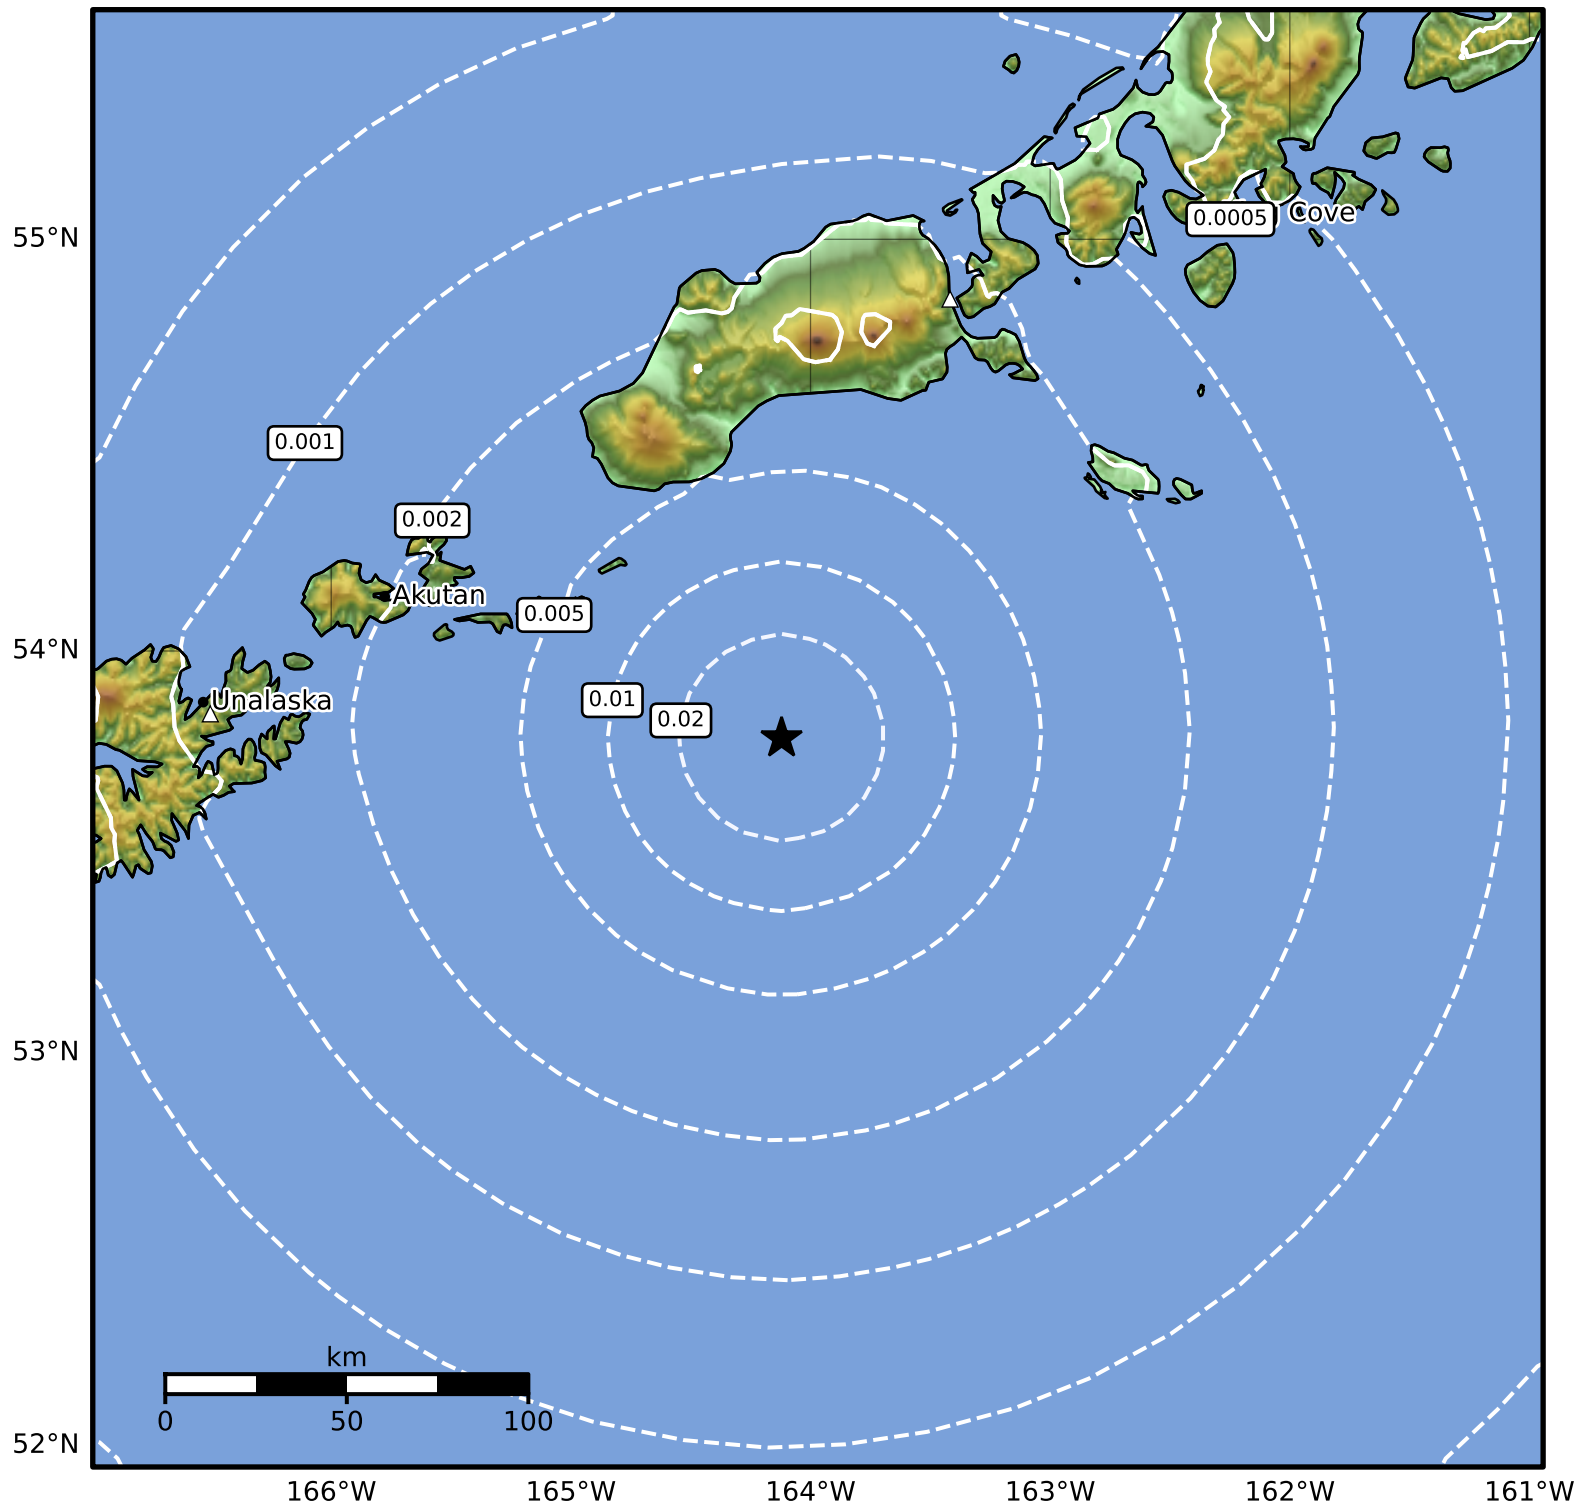

1.0 Second Peak Spectral Acceleration Map Alaska Earthquake Center
 ShakeMap: 115 km (71 miles) ESE of Akutan
 Jul 10, 2024 00:35:29 UTC M3.5 N53.78 W164.12 Depth: 25.4km ID:ak0248tje709

SA(1.0) (%g)	0.1	0.2	0.5	1	2	5	10	20	50	100	200
--------------	-----	-----	-----	---	---	---	----	----	----	-----	-----

Scale based on Worden et al. (2012)

Version 2: Processed 2024-07-10T01:28:37Z

△ Seismic Instrument ○ Reported Intensity

★ Epicenter