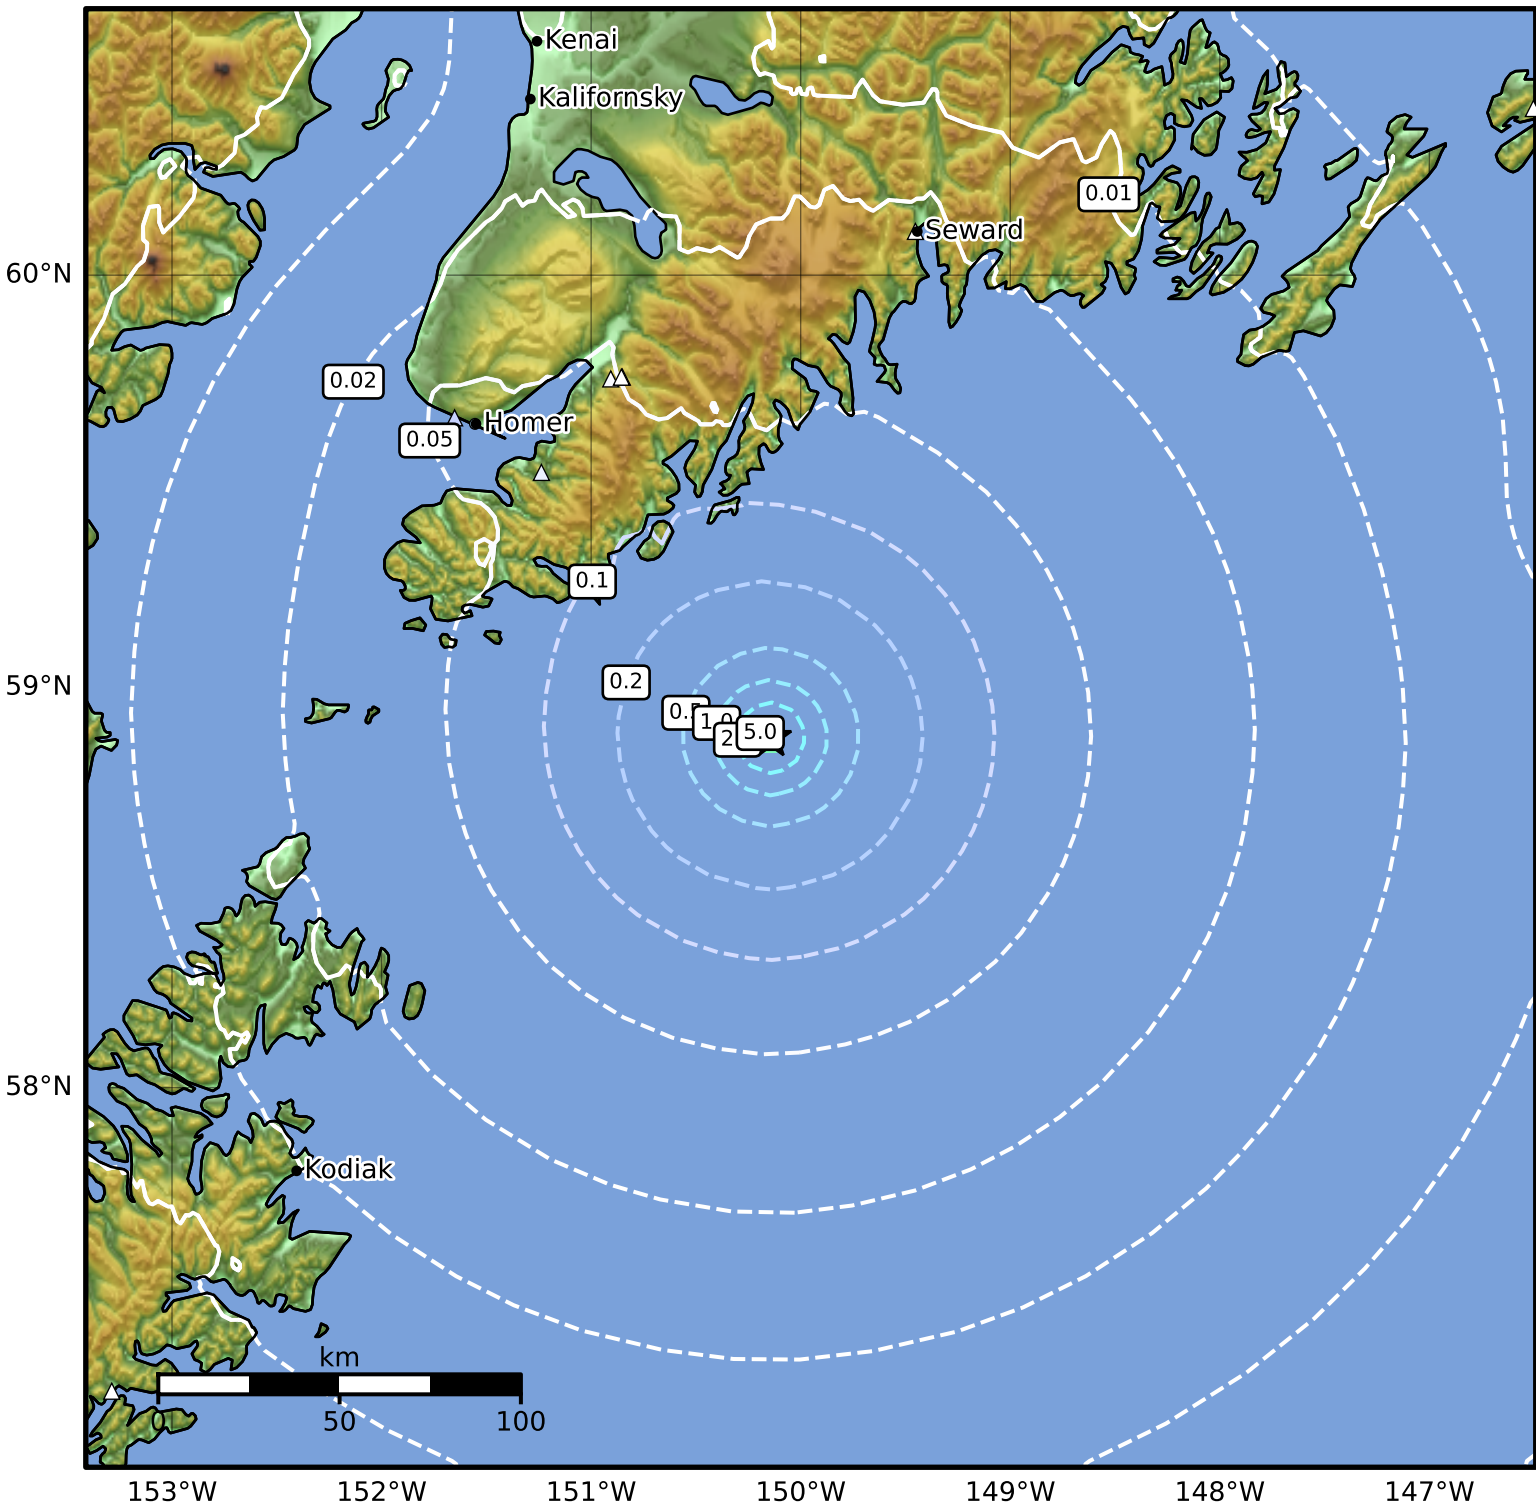

Peak Ground Acceleration Map Alaska Earthquake Center
 ShakeMap: 109 km (68 miles) SE of Seldovia
 Jul 10, 2024 09:00:12 UTC M4.1 N58.88 W150.14 Depth: 0.5km ID:ak0248tojk37

PGA (%g)	0.1	0.2	0.5	1	2	5	10	20	50	100	200
----------	-----	-----	-----	---	---	---	----	----	----	-----	-----

Scale based on Worden et al. (2012)

Version 2: Processed 2024-07-10T09:22:39Z

▲ Seismic Instrument ○ Reported Intensity

★ Epicenter