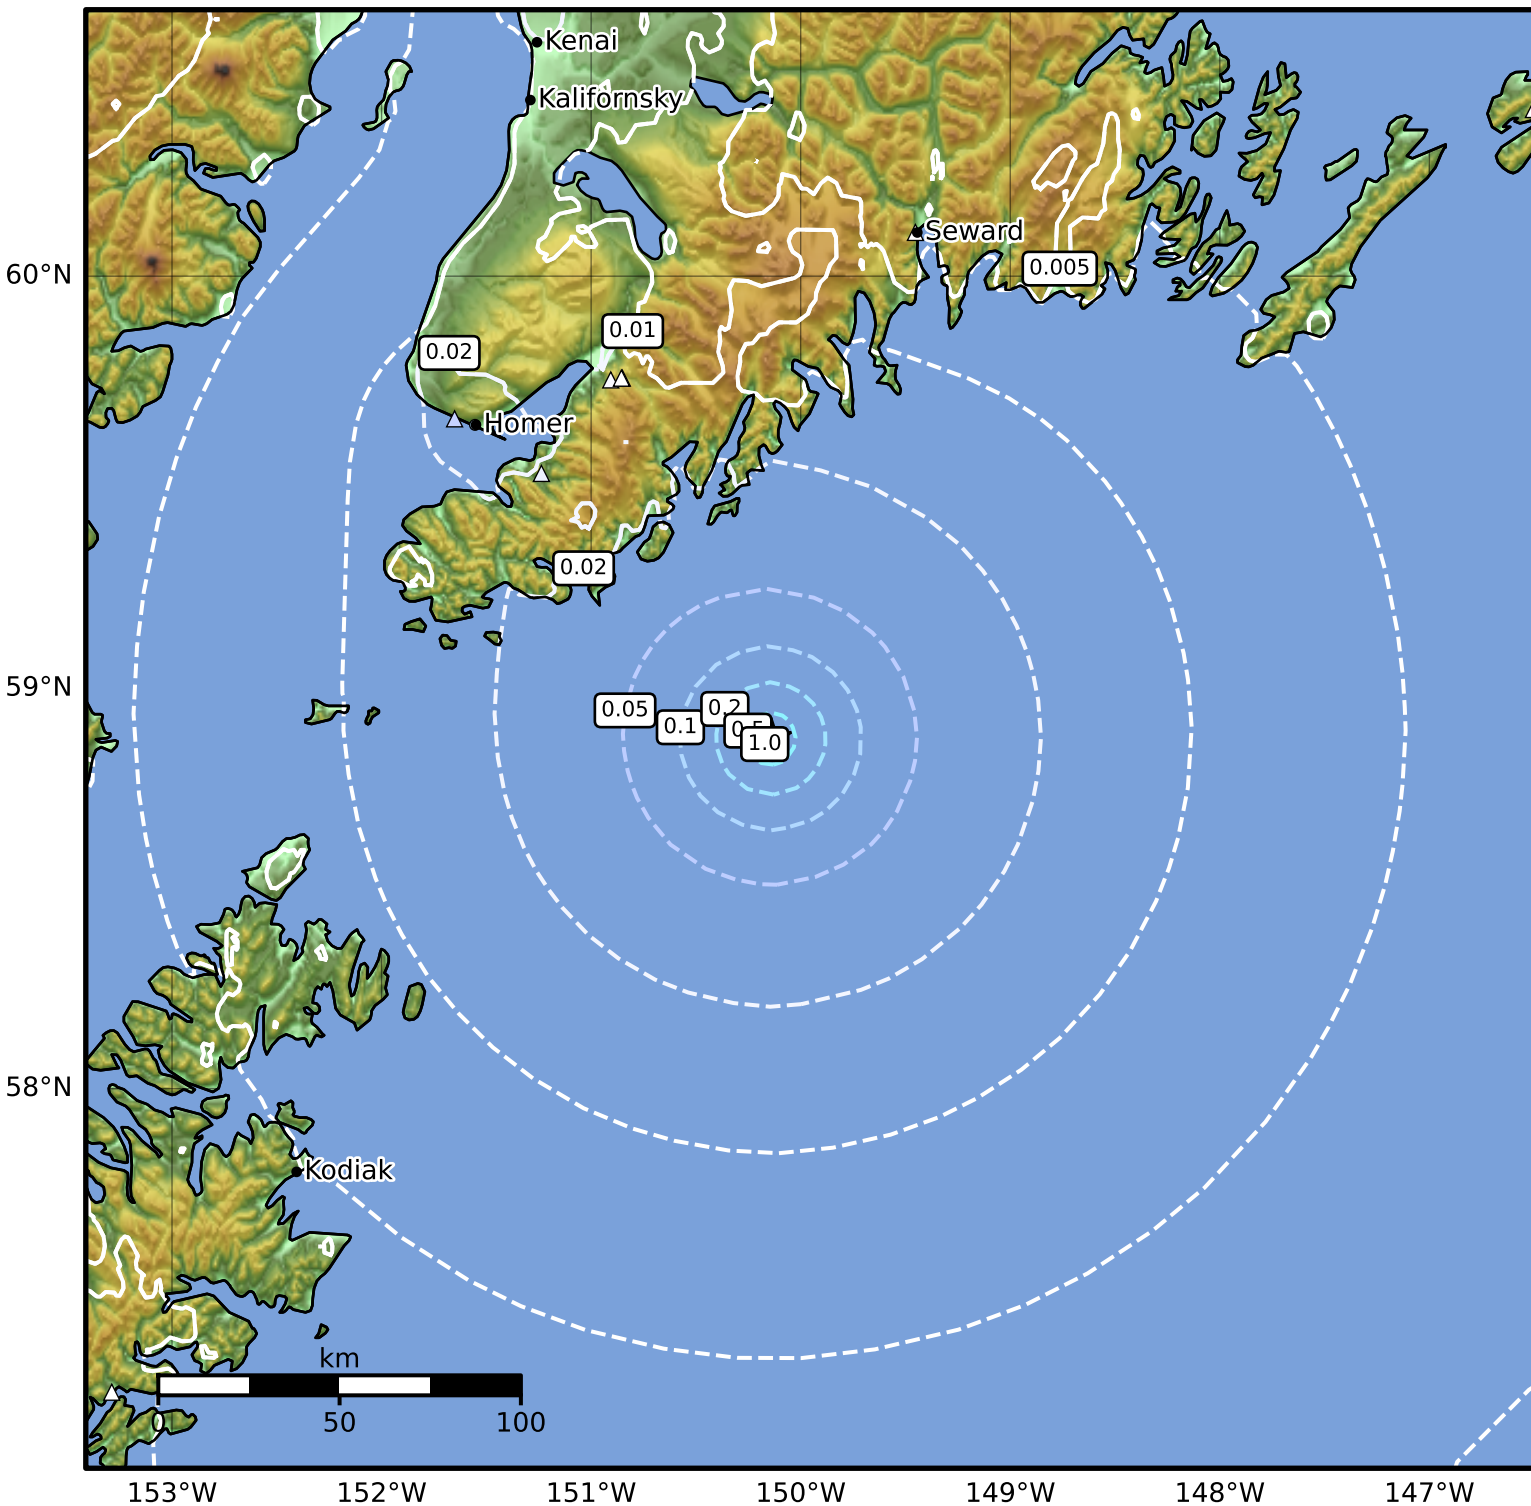

1.0 Second Peak Spectral Acceleration Map Alaska Earthquake Center
 ShakeMap: 109 km (68 miles) SE of Seldovia
 Jul 10, 2024 09:00:12 UTC M4.1 N58.88 W150.14 Depth: 0.5km ID:ak0248tojk37

SA(1.0) (%g)	0.1	0.2	0.5	1	2	5	10	20	50	100	200
--------------	-----	-----	-----	---	---	---	----	----	----	-----	-----

Scale based on Worden et al. (2012)

Version 2: Processed 2024-07-10T09:22:39Z

△ Seismic Instrument ○ Reported Intensity

★ Epicenter