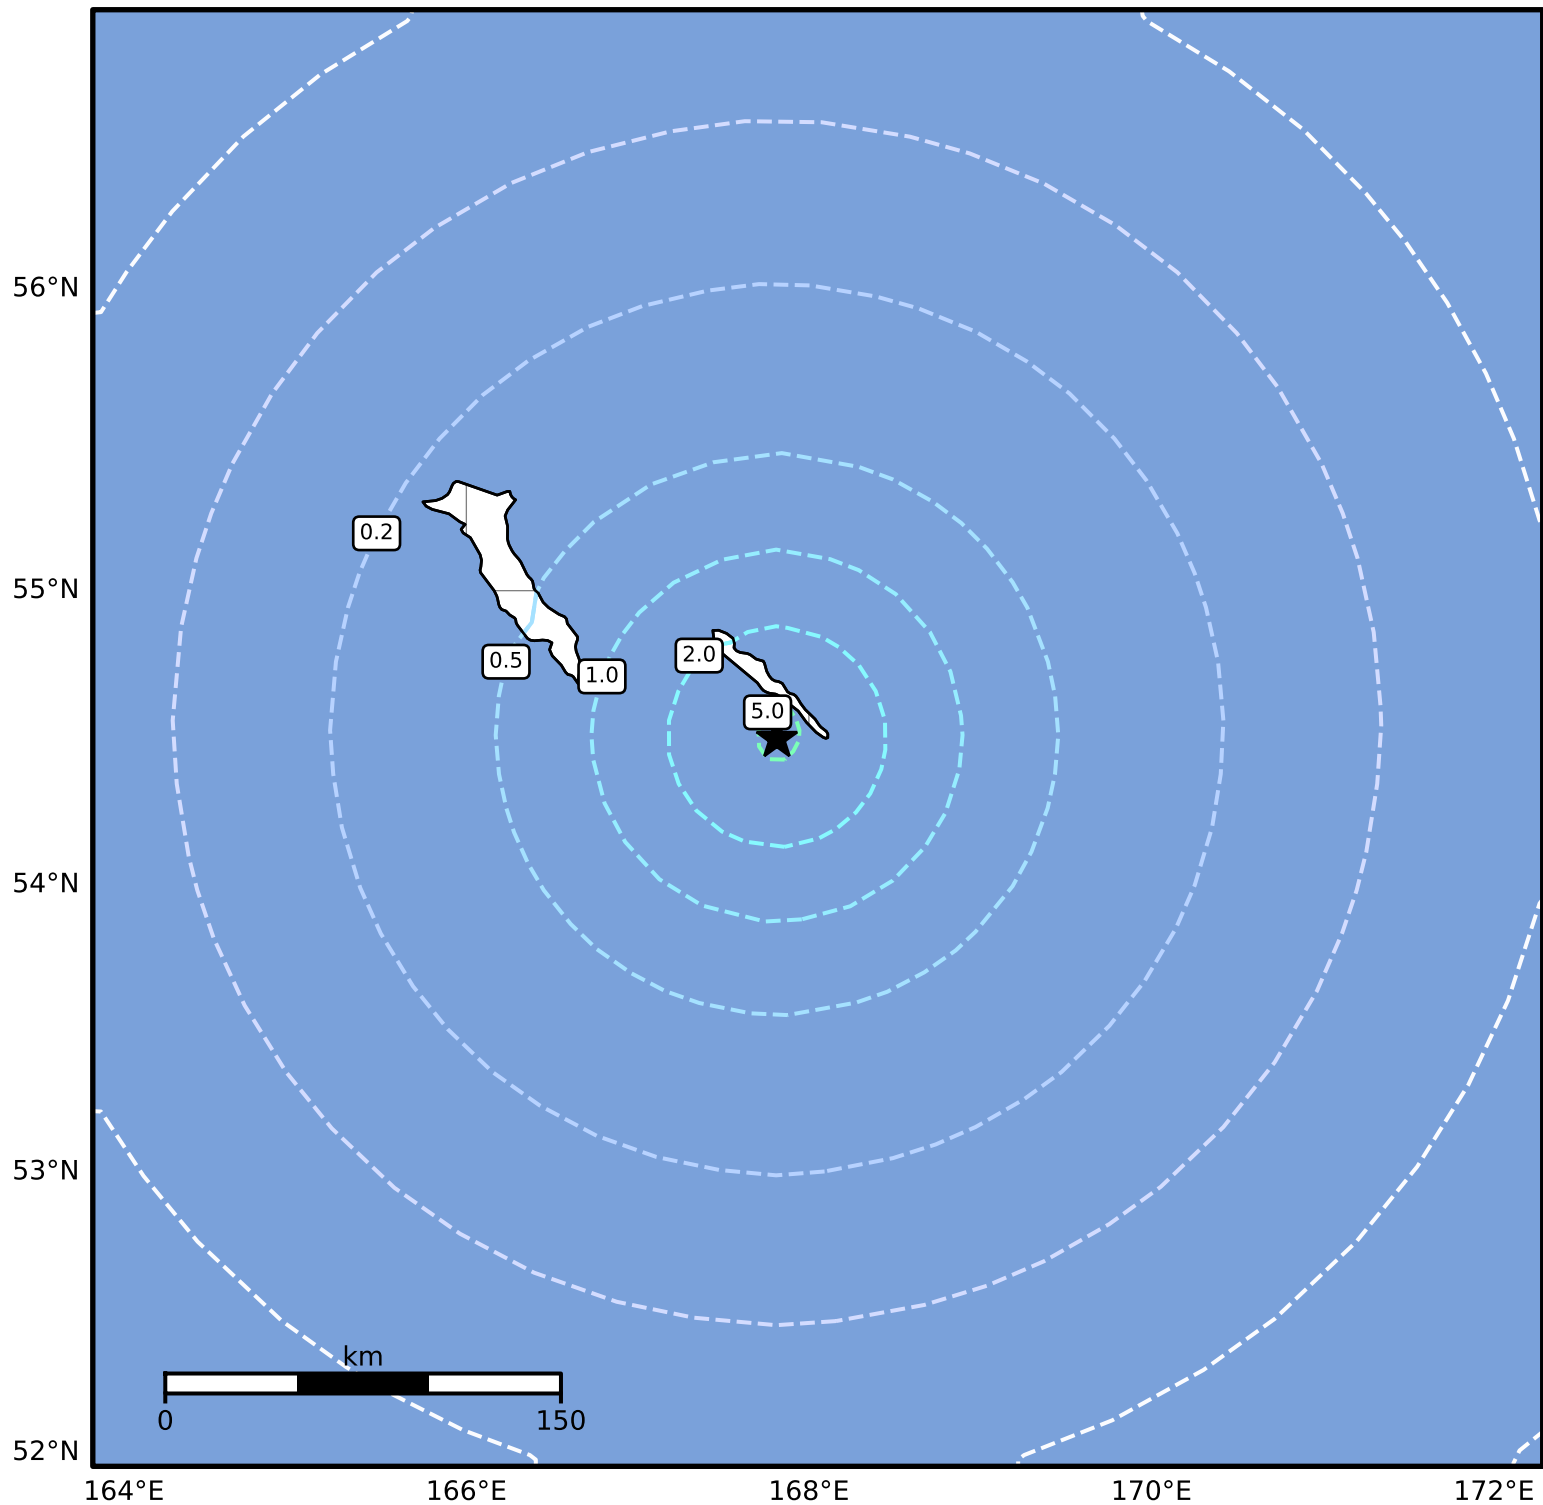

Peak Ground Acceleration Map Alaska Earthquake Center
ShakeMap: 122 km (76 miles) ESE of Bering Is, Komandorsky
Jul 12, 2024 04:53:55 UTC M5.1 N54.50 E167.81 Depth: 30.1km ID:ak0248wwy9px

PGA (%g)	0.1	0.2	0.5	1	2	5	10	20	50	100	200
----------	-----	-----	-----	---	---	---	----	----	----	-----	-----

Scale based on Worden et al. (2012)

Version 1: Processed 2024-07-12T05:10:26Z

△ Seismic Instrument ○ Reported Intensity

★ Epicenter