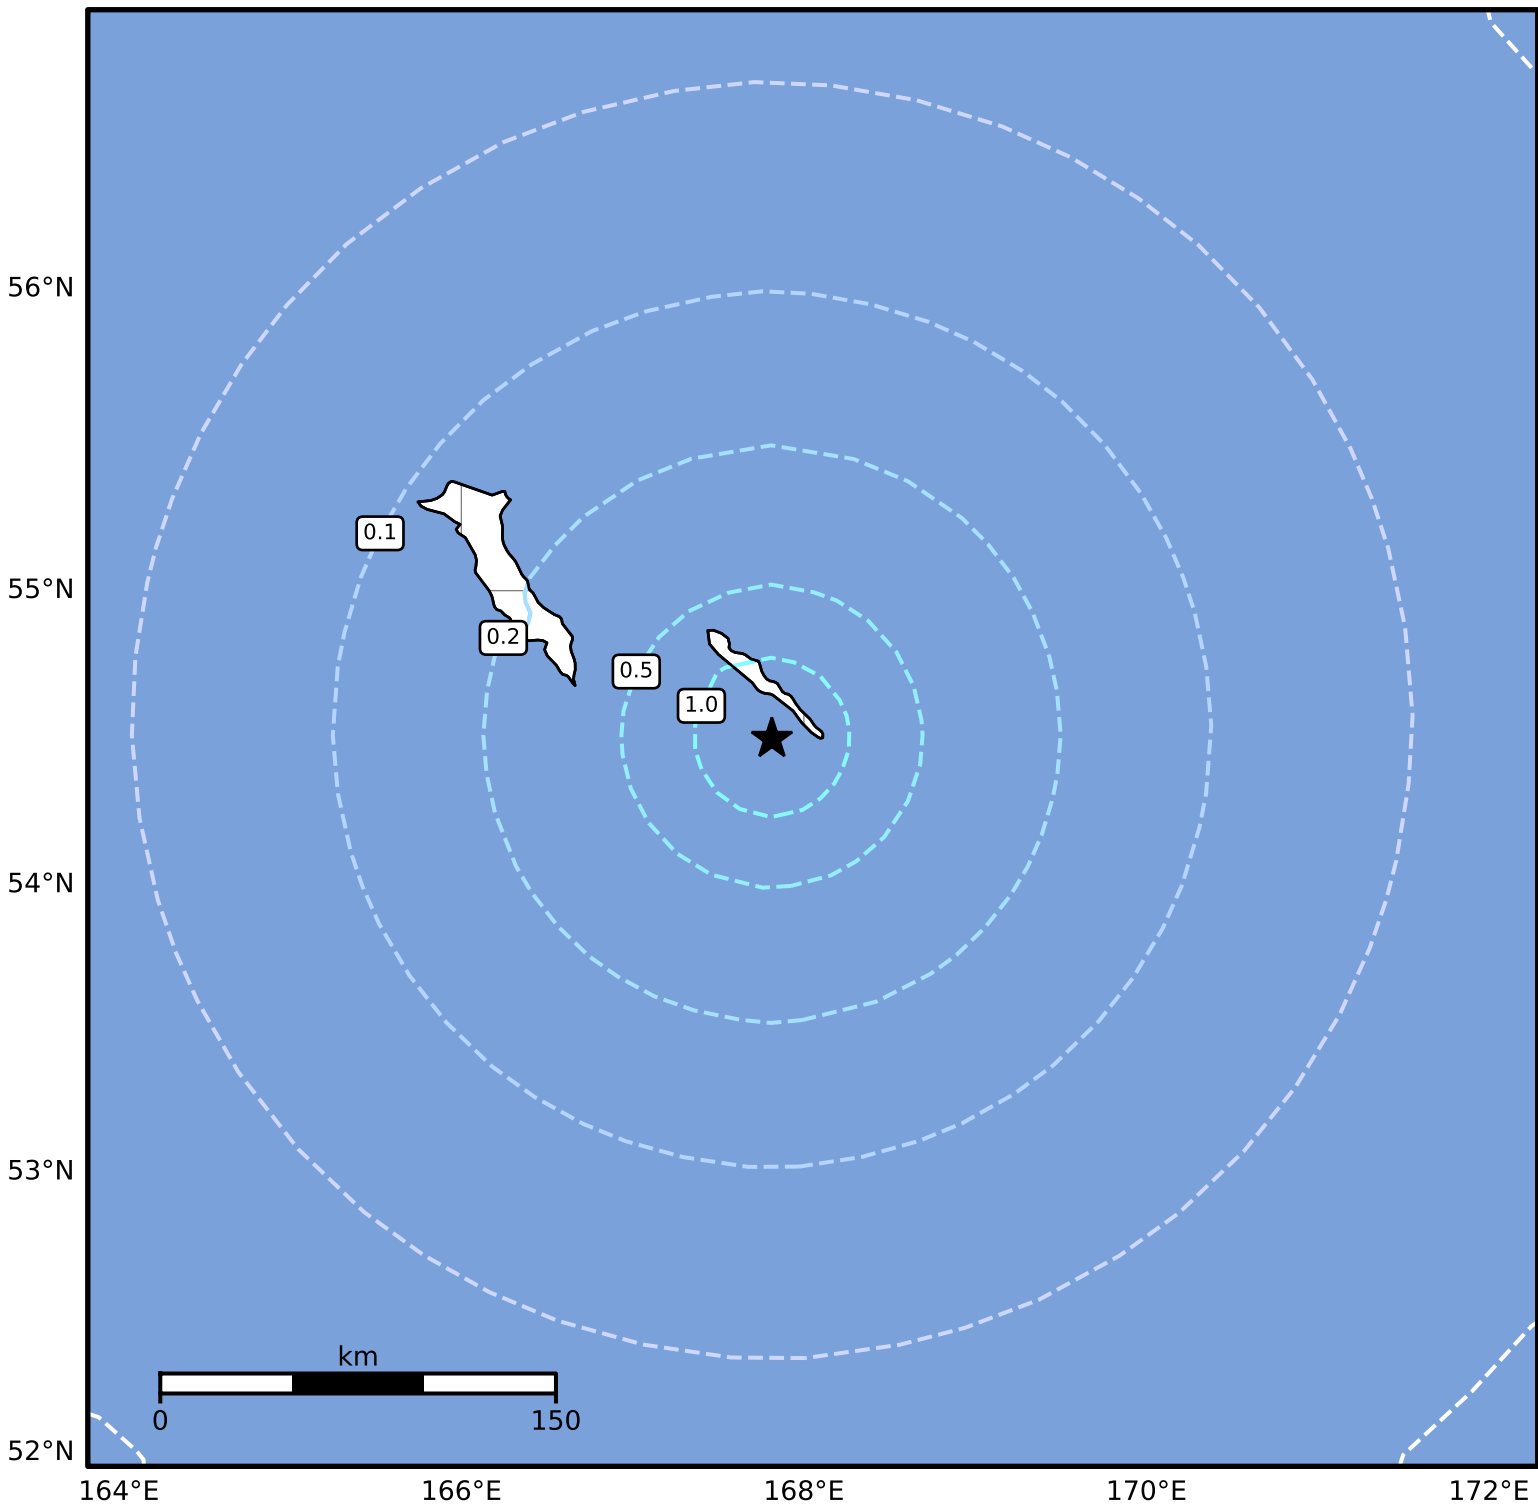

Peak Ground Velocity Map Alaska Earthquake Center
ShakeMap: 122 km (76 miles) ESE of Bering Is, Komandorsky
Jul 12, 2024 04:53:55 UTC M5.1 N54.50 E167.81 Depth: 30.1km ID:ak0248wwy9px

PGV (cm/s)	0.1	0.2	0.5	1	2	5	10	20	50	100	200
------------	-----	-----	-----	---	---	---	----	----	----	-----	-----

Scale based on Worden et al. (2012)

Version 1: Processed 2024-07-12T05:10:26Z

△ Seismic Instrument ○ Reported Intensity

★ Epicenter