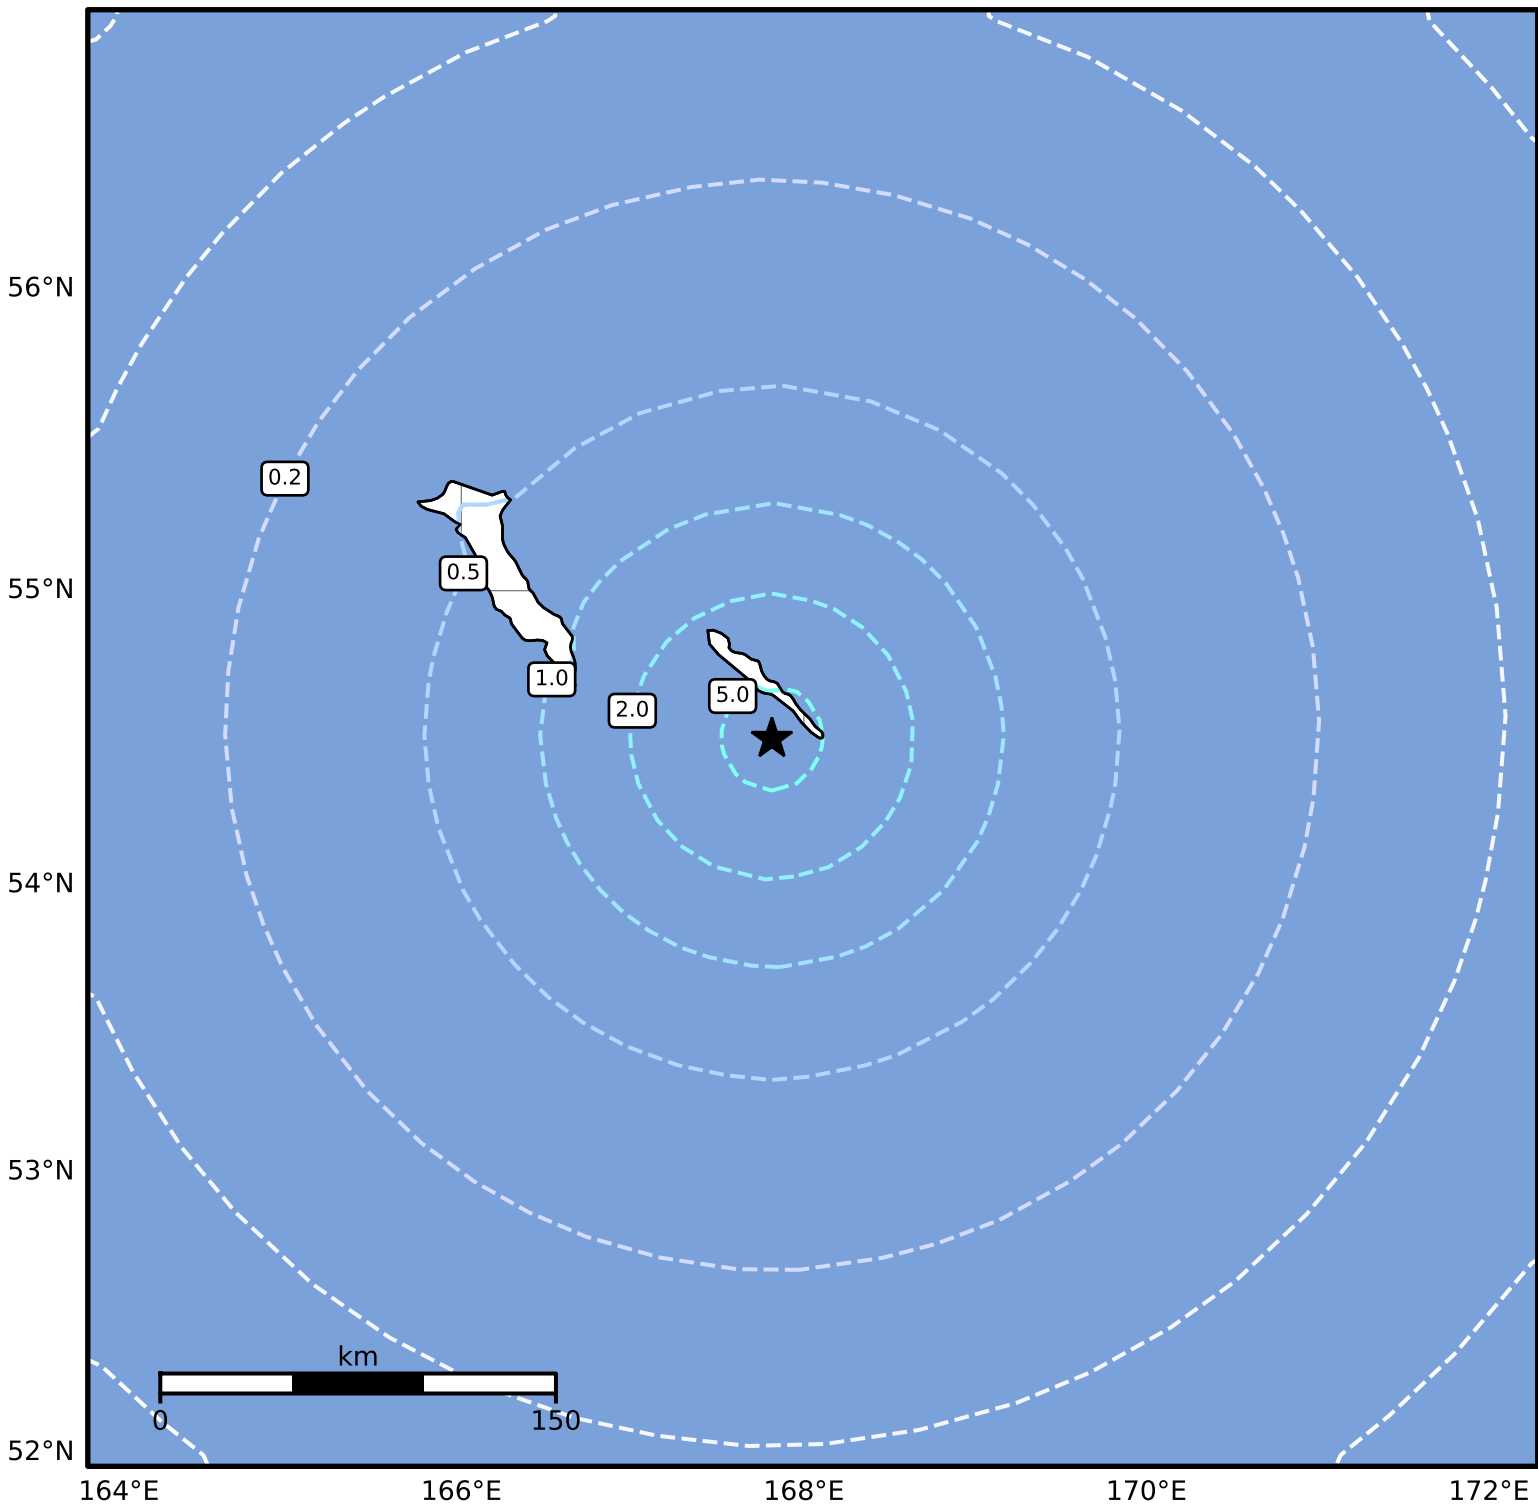

0.3 Second Peak Spectral Acceleration Map Alaska Earthquake Center
 ShakeMap: 122 km (76 miles) ESE of Bering Is, Komandorsky
 Jul 12, 2024 04:53:55 UTC M5.1 N54.50 E167.81 Depth: 30.1km ID:ak0248wwy9px

SA(0.3) (%g)	0.1	0.2	0.5	1	2	5	10	20	50	100	200
---------------------	------------	------------	------------	----------	----------	----------	-----------	-----------	-----------	------------	------------

Scale based on Worden et al. (2012)

Version 1: Processed 2024-07-12T05:10:26Z

△ Seismic Instrument ○ Reported Intensity

★ Epicenter