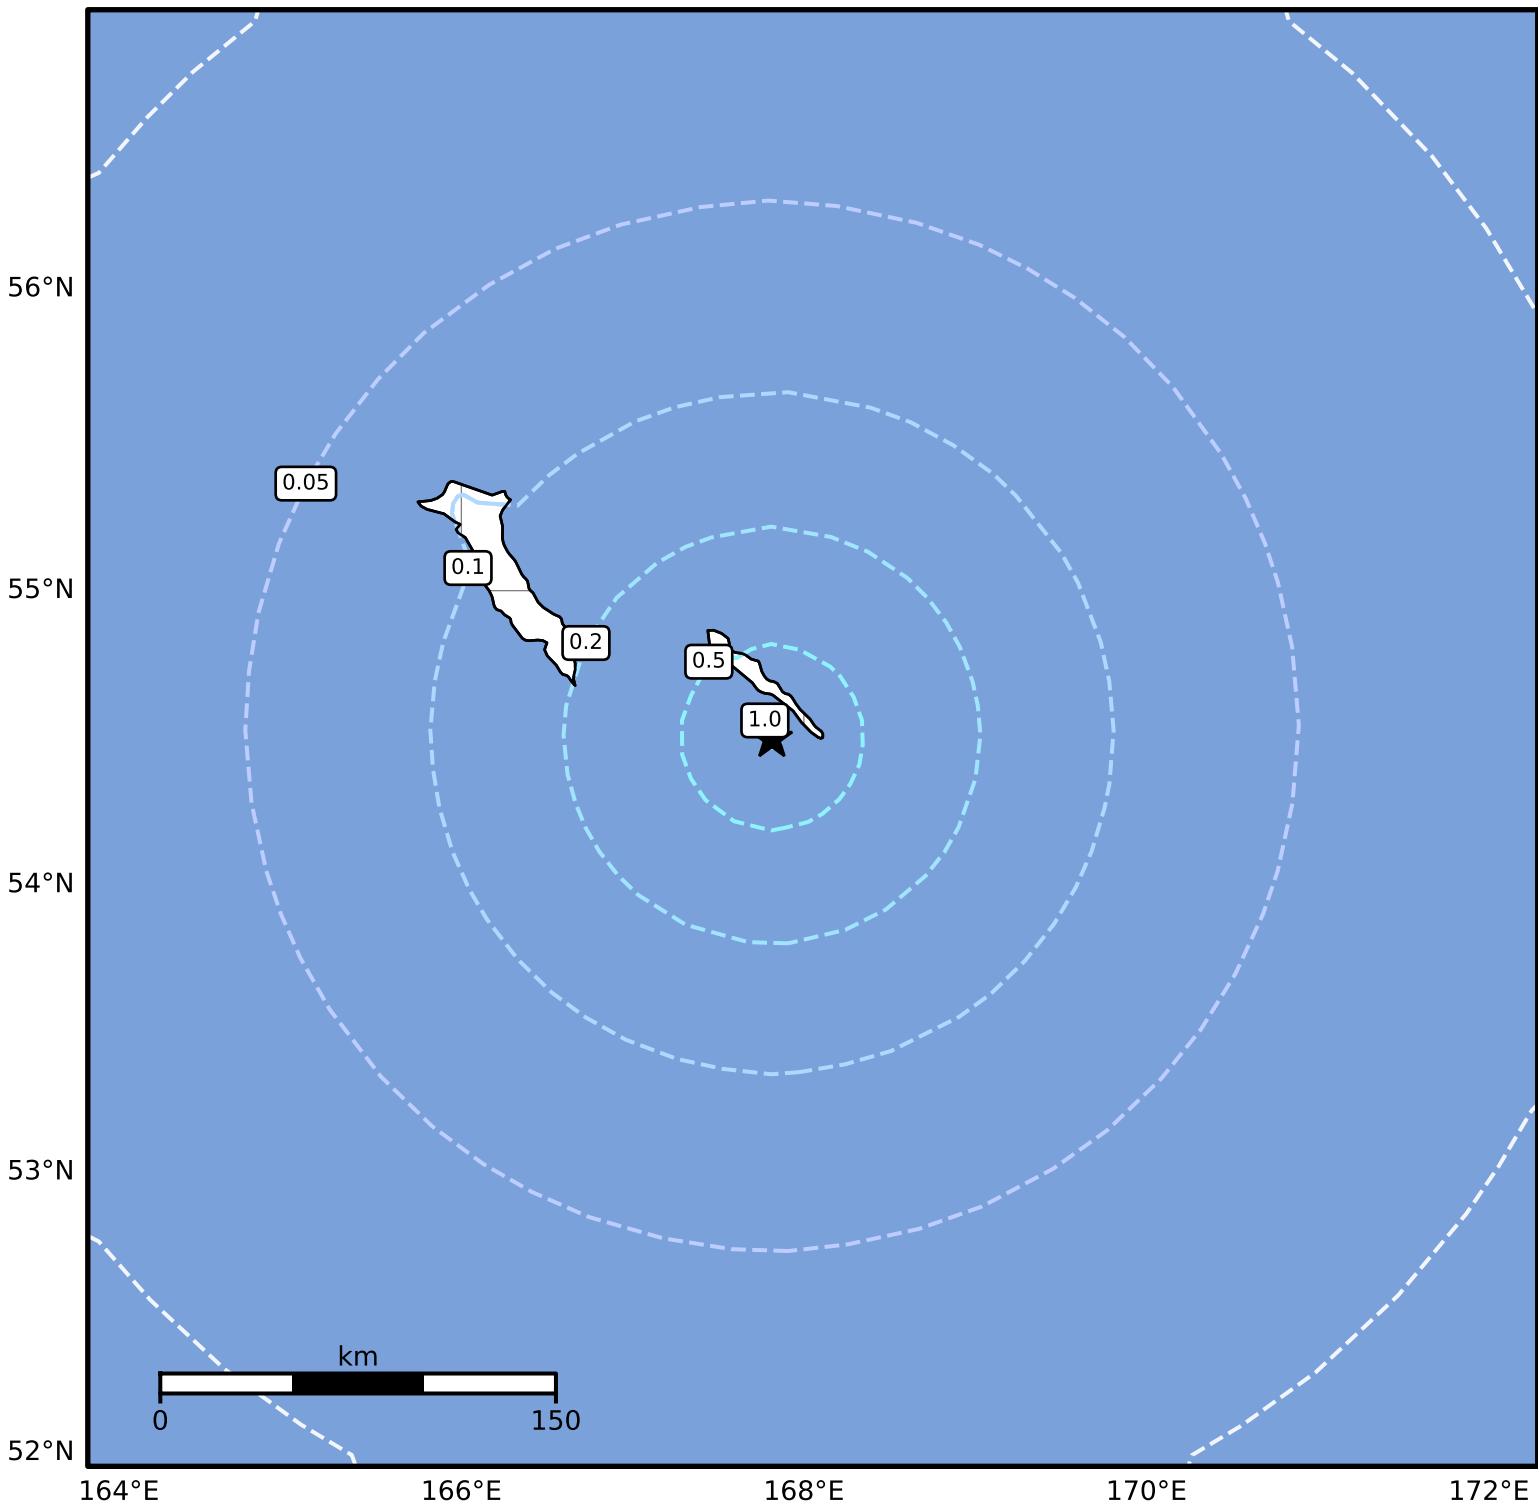

1.0 Second Peak Spectral Acceleration Map Alaska Earthquake Center
ShakeMap: 122 km (76 miles) ESE of Bering Is, Komandorsky
Jul 12, 2024 04:53:55 UTC M5.1 N54.50 E167.81 Depth: 30.1km ID:ak0248wwy9px

SA(1.0) (%g)	0.1	0.2	0.5	1	2	5	10	20	50	100	200
---------------------	------------	------------	------------	----------	----------	----------	-----------	-----------	-----------	------------	------------

Scale based on Worden et al. (2012)

Version 1: Processed 2024-07-12T05:10:26Z

△ Seismic Instrument ○ Reported Intensity

★ Epicenter