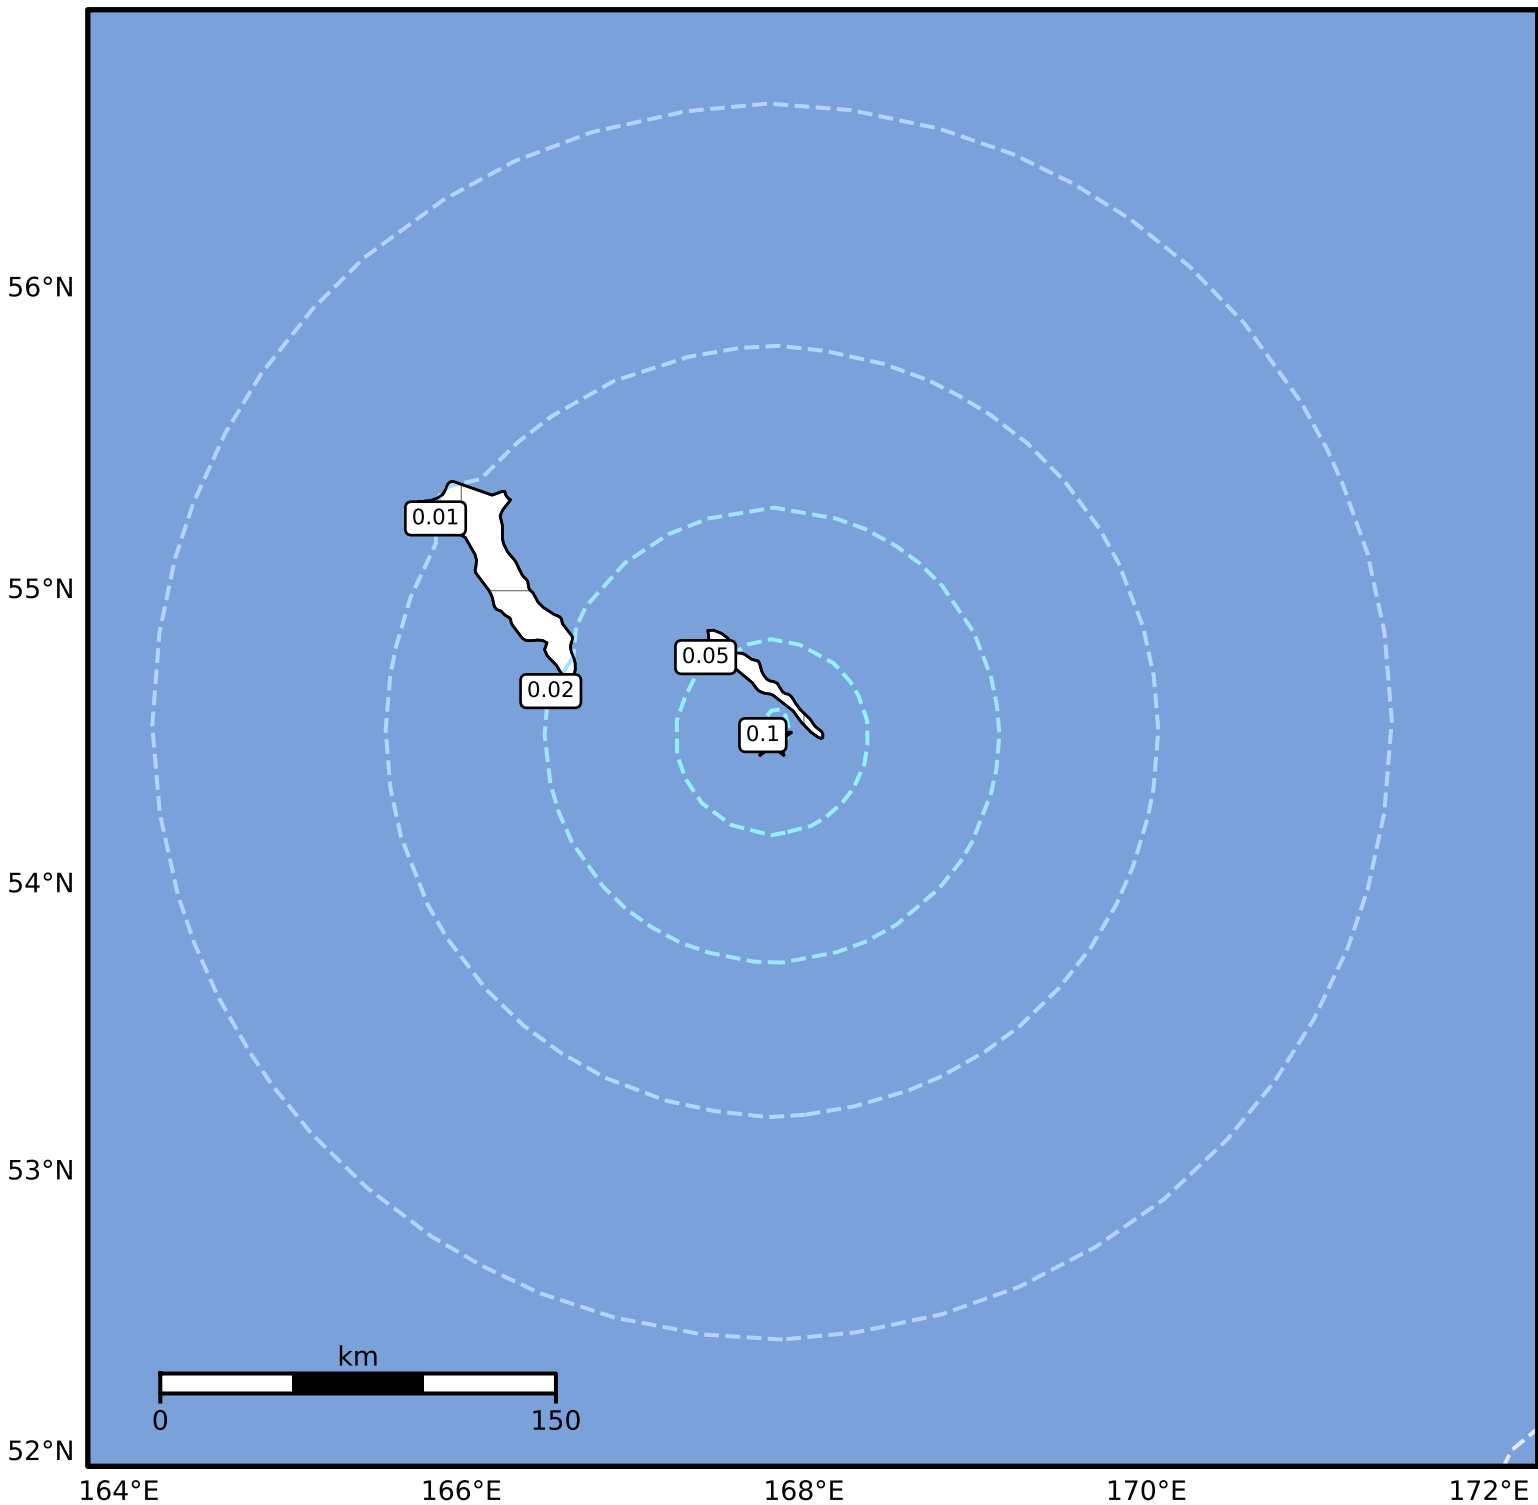

3.0 Second Peak Spectral Acceleration Map Alaska Earthquake Center
ShakeMap: 122 km (76 miles) ESE of Bering Is, Komandorsky
Jul 12, 2024 04:53:55 UTC M5.1 N54.50 E167.81 Depth: 30.1km ID:ak0248wwy9px

Scale based on Worden et al. (2012)

Version 1: Processed 2024-07-12T05:10:26Z

△ Seismic Instrument ○ Reported Intensity

★ Epicenter