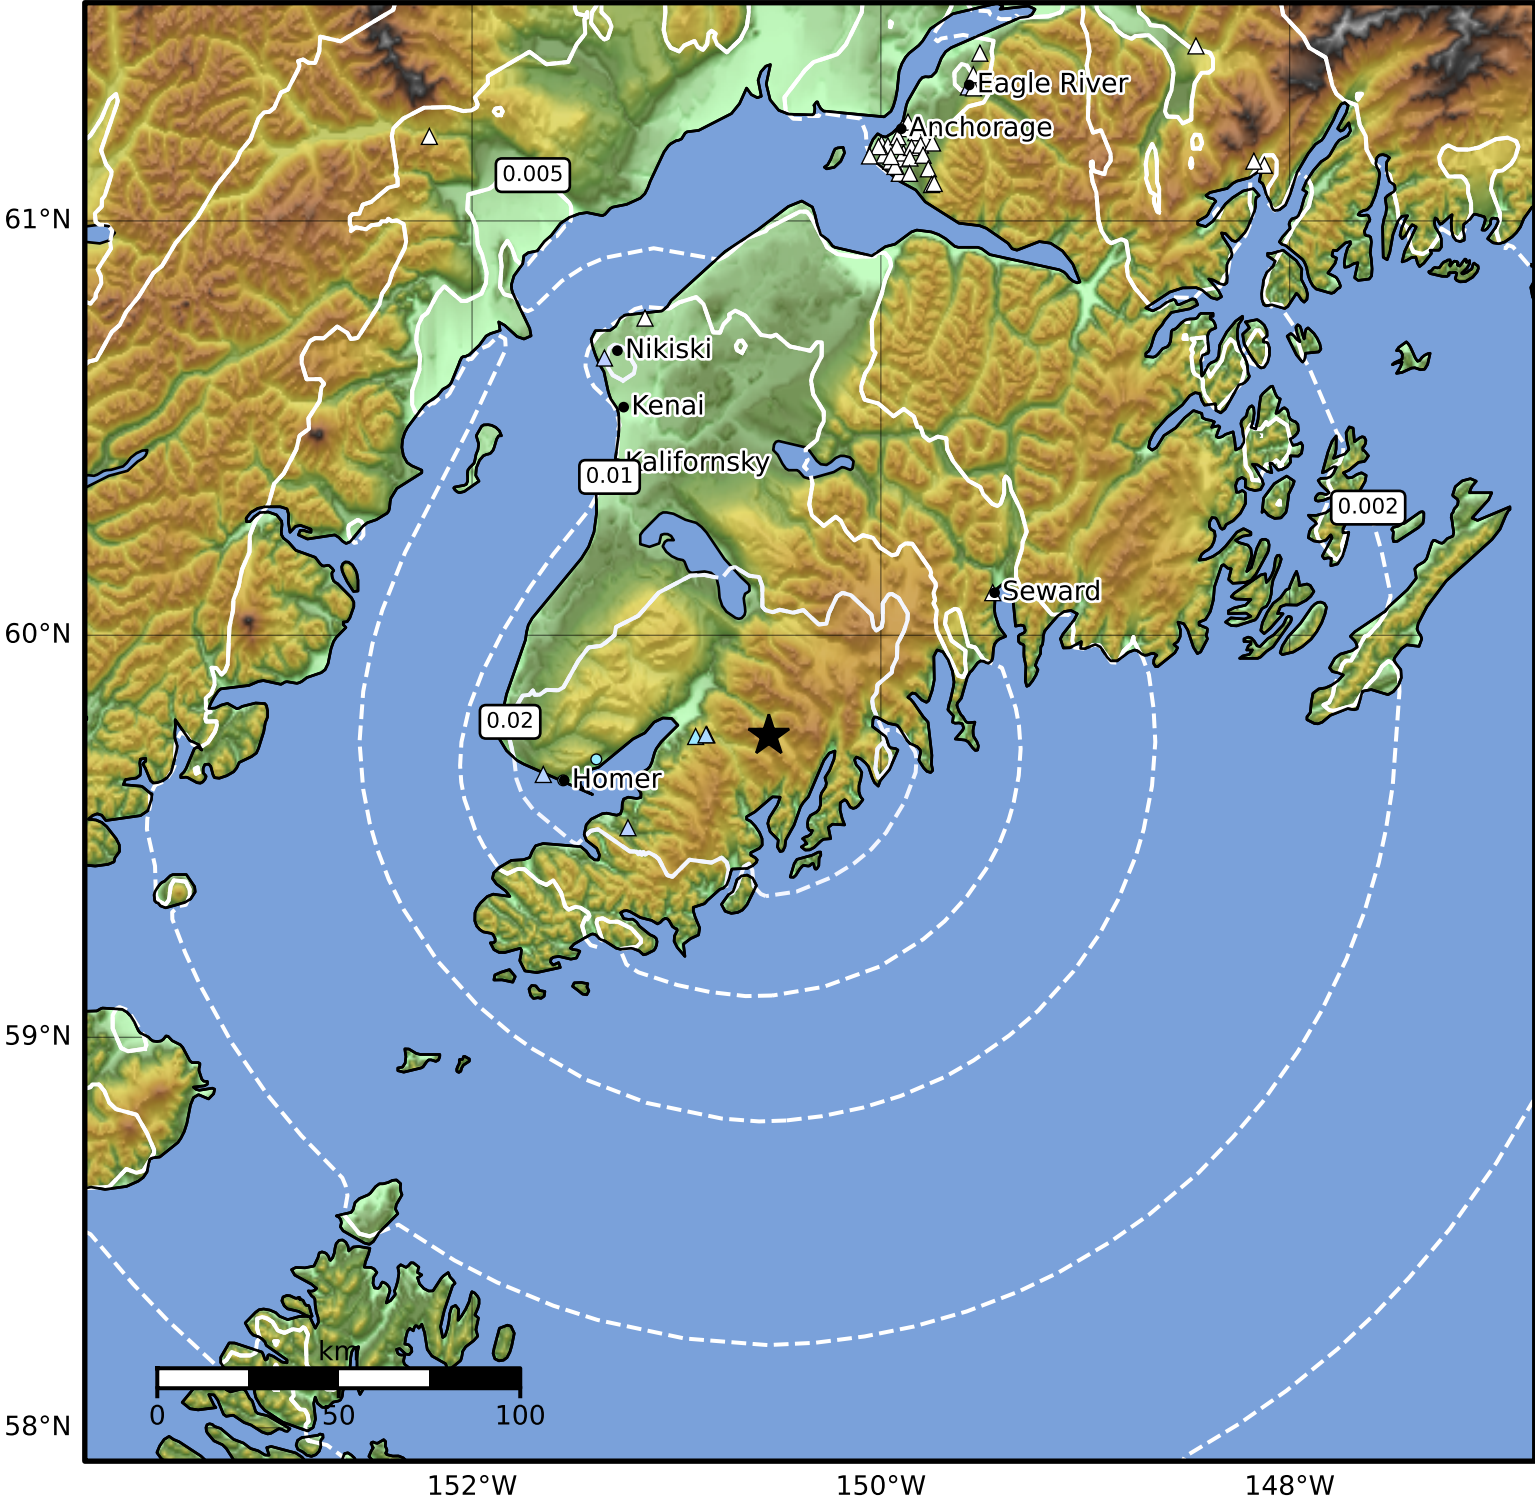

1.0 Second Peak Spectral Acceleration Map Alaska Earthquake Center
 ShakeMap: 57 km (35 miles) ENE of Homer
 Jul 12, 2024 05:26:05 UTC M3.8 N59.75 W150.55 Depth: 34.5km ID:ak0248wxe2t2

SA(1.0) (%g)	0.1	0.2	0.5	1	2	5	10	20	50	100	200
--------------	-----	-----	-----	---	---	---	----	----	----	-----	-----

Scale based on Worden et al. (2012)

Version 2: Processed 2024-07-12T05:46:29Z

△ Seismic Instrument ○ Reported Intensity ★ Epicenter