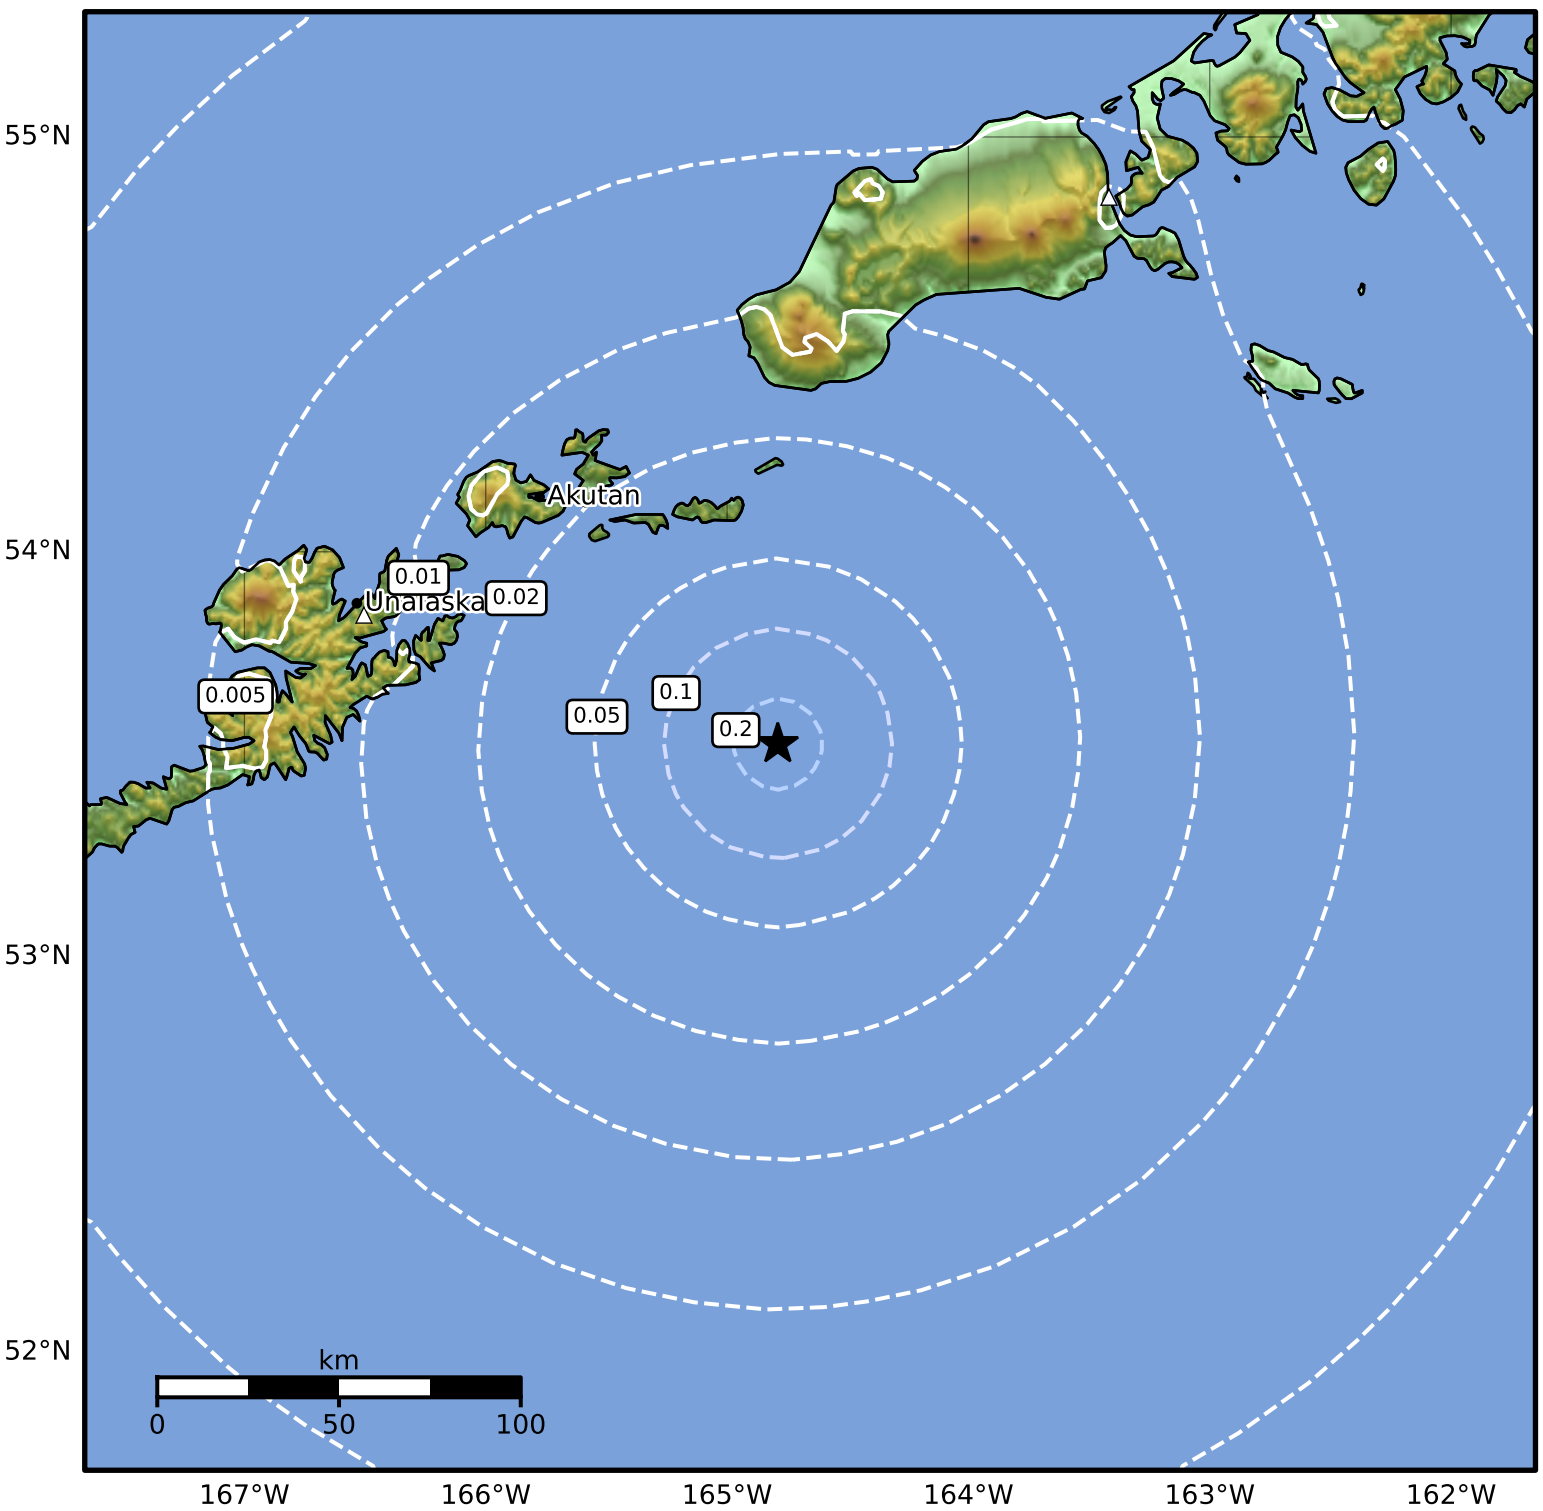

Peak Ground Acceleration Map Alaska Earthquake Center  
 ShakeMap: 93 km (58 miles) SE of Akutan  
 Jul 13, 2024 01:57:51 UTC M3.6 N53.53 W164.79 Depth: 26.4km ID:ak0248yiqfjf

PGA (%g)	0.1	0.2	0.5	1	2	5	10	20	50	100	200
----------	-----	-----	-----	---	---	---	----	----	----	-----	-----

Scale based on Worden et al. (2012)

Version 2: Processed 2024-07-13T03:25:24Z

△ Seismic Instrument ○ Reported Intensity

★ Epicenter