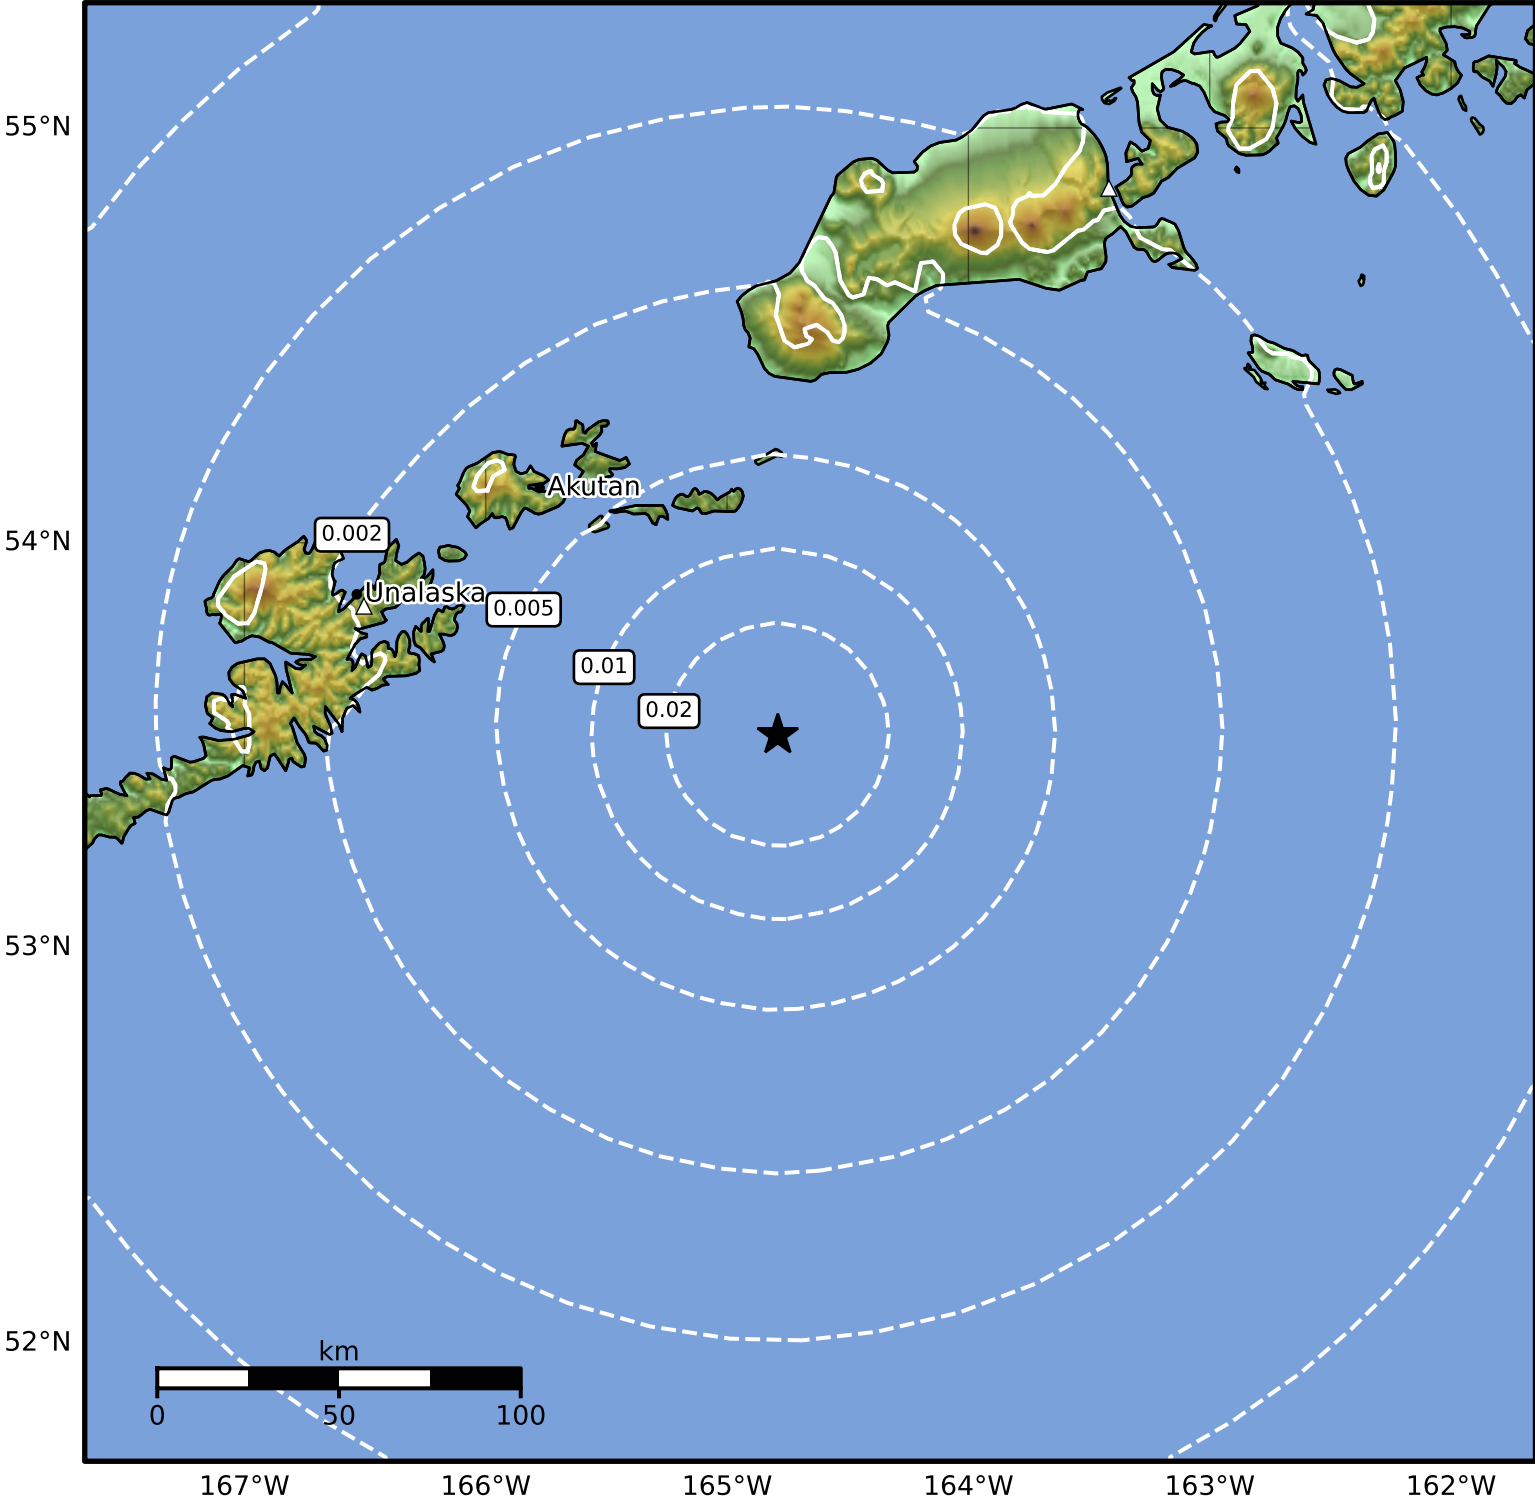

Peak Ground Velocity Map Alaska Earthquake Center
ShakeMap: 93 km (58 miles) SE of Akutan
Jul 13, 2024 01:57:51 UTC M3.6 N53.53 W164.79 Depth: 26.4km ID:ak0248yiqjff

PGV (cm/s)	0.1	0.2	0.5	1	2	5	10	20	50	100	200
------------	-----	-----	-----	---	---	---	----	----	----	-----	-----

Scale based on Worden et al. (2012)

Version 2: Processed 2024-07-13T03:25:24Z

△ Seismic Instrument ○ Reported Intensity

★ Epicenter