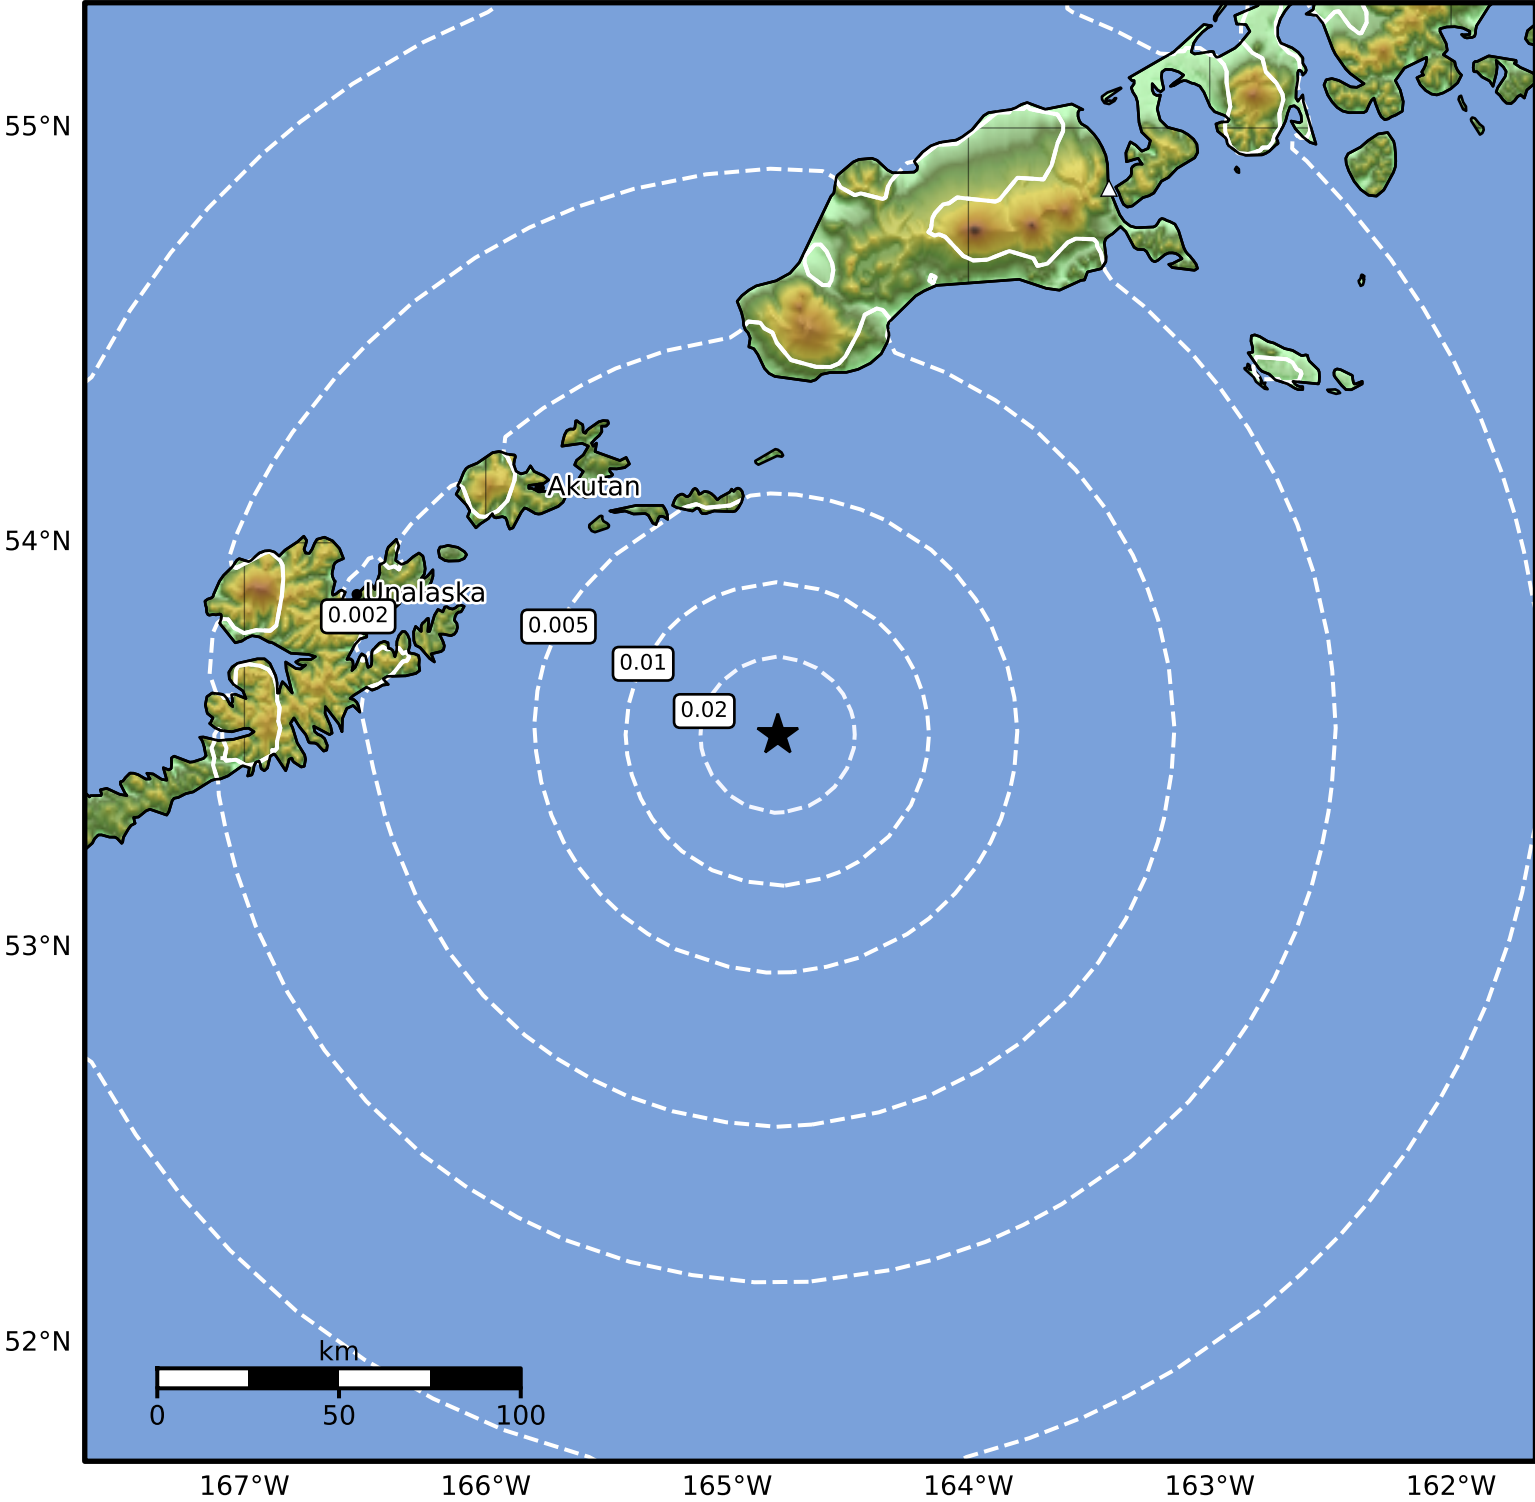

1.0 Second Peak Spectral Acceleration Map Alaska Earthquake Center
 ShakeMap: 93 km (58 miles) SE of Akutan
 Jul 13, 2024 01:57:51 UTC M3.6 N53.53 W164.79 Depth: 26.4km ID:ak0248yiqjff

SA(1.0) (%g)	0.1	0.2	0.5	1	2	5	10	20	50	100	200
---------------------	------------	------------	------------	----------	----------	----------	-----------	-----------	-----------	------------	------------

Scale based on Worden et al. (2012)

Version 2: Processed 2024-07-13T03:25:24Z

△ Seismic Instrument ○ Reported Intensity

★ Epicenter