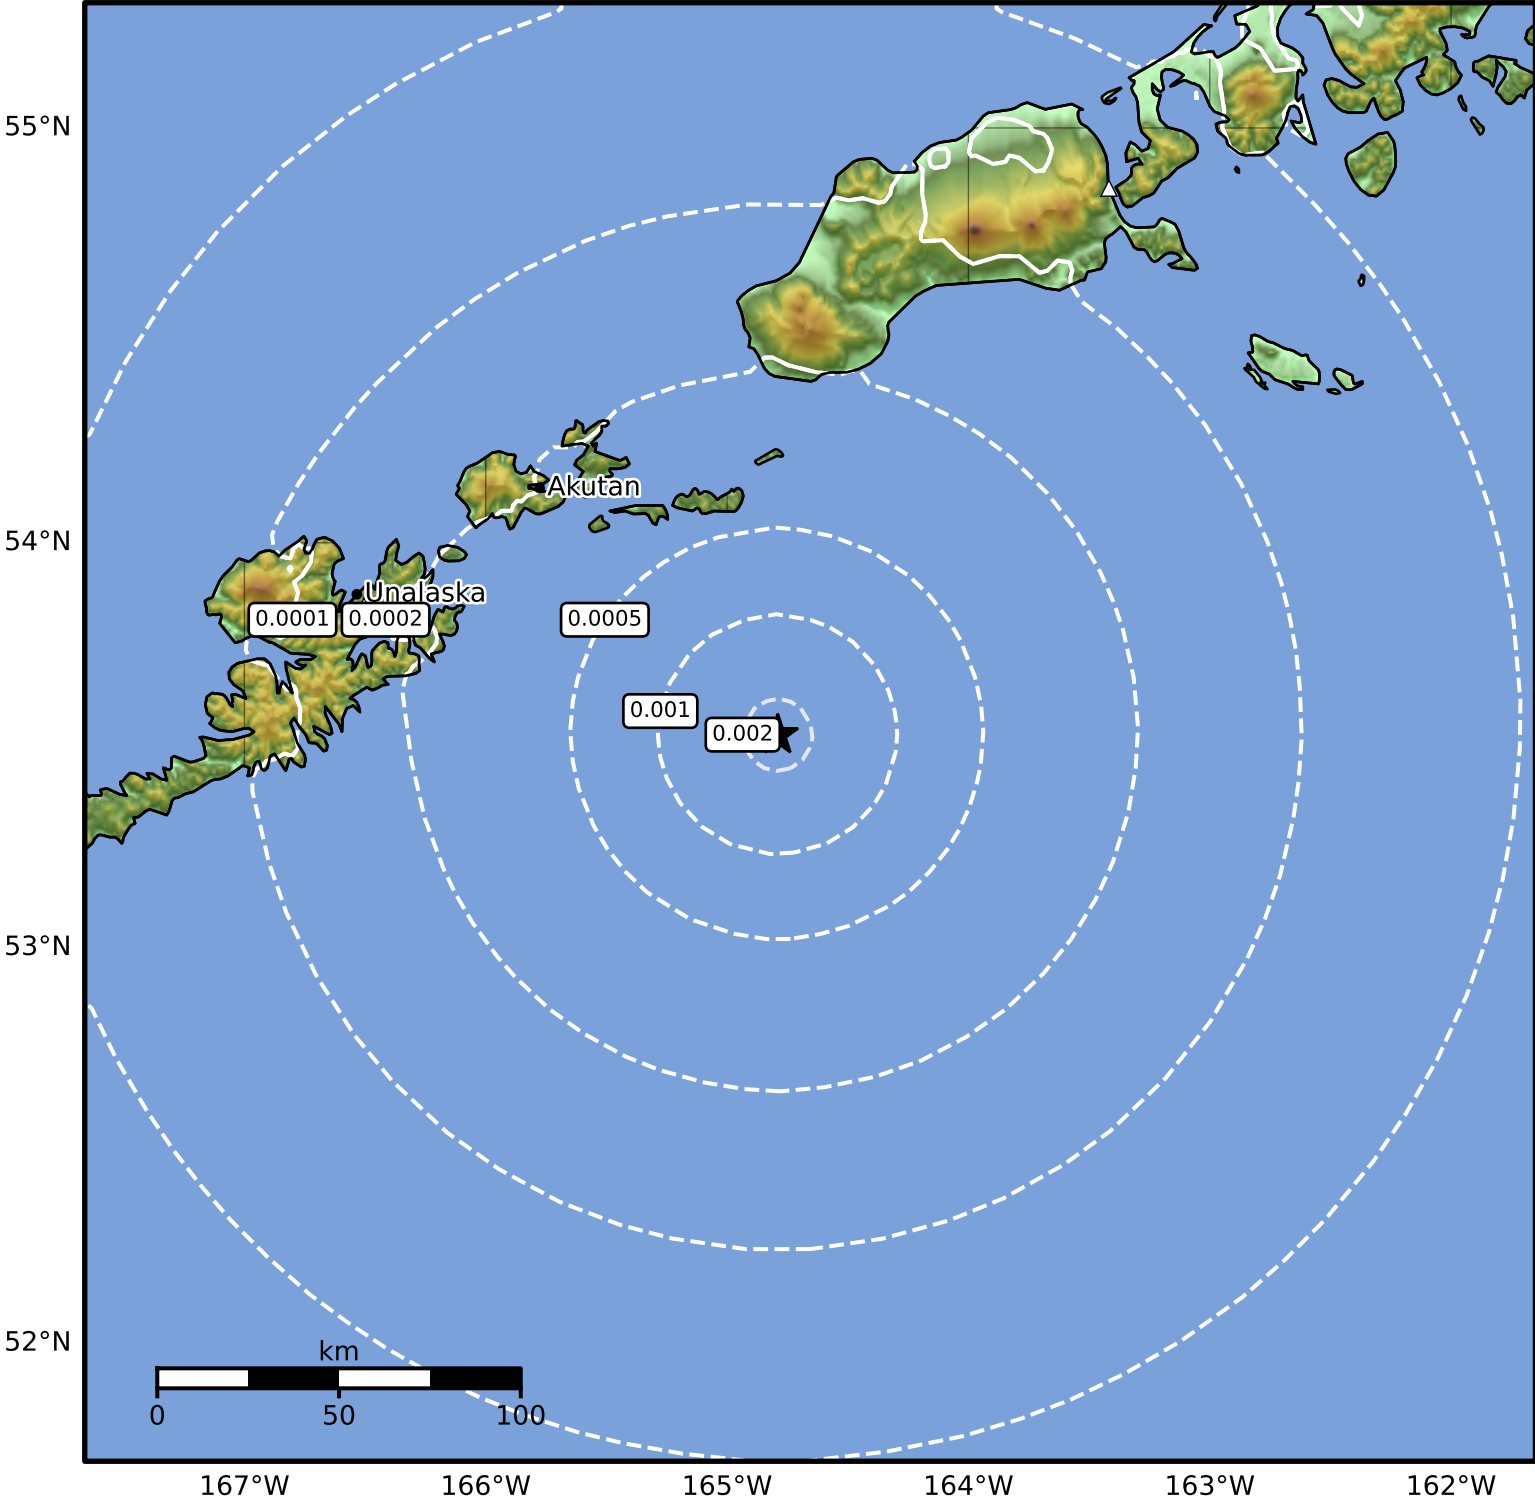

3.0 Second Peak Spectral Acceleration Map Alaska Earthquake Center  
 ShakeMap: 93 km (58 miles) SE of Akutan  
 Jul 13, 2024 01:57:51 UTC M3.6 N53.53 W164.79 Depth: 26.4km ID:ak0248yiqfj

SA(3.0) (%g)	0.1	0.2	0.5	1	2	5	10	20	50
--------------	-----	-----	-----	---	---	---	----	----	----

Scale based on Worden et al. (2012)

Version 2: Processed 2024-07-13T03:25:24Z

△ Seismic Instrument    ○ Reported Intensity

★ Epicenter