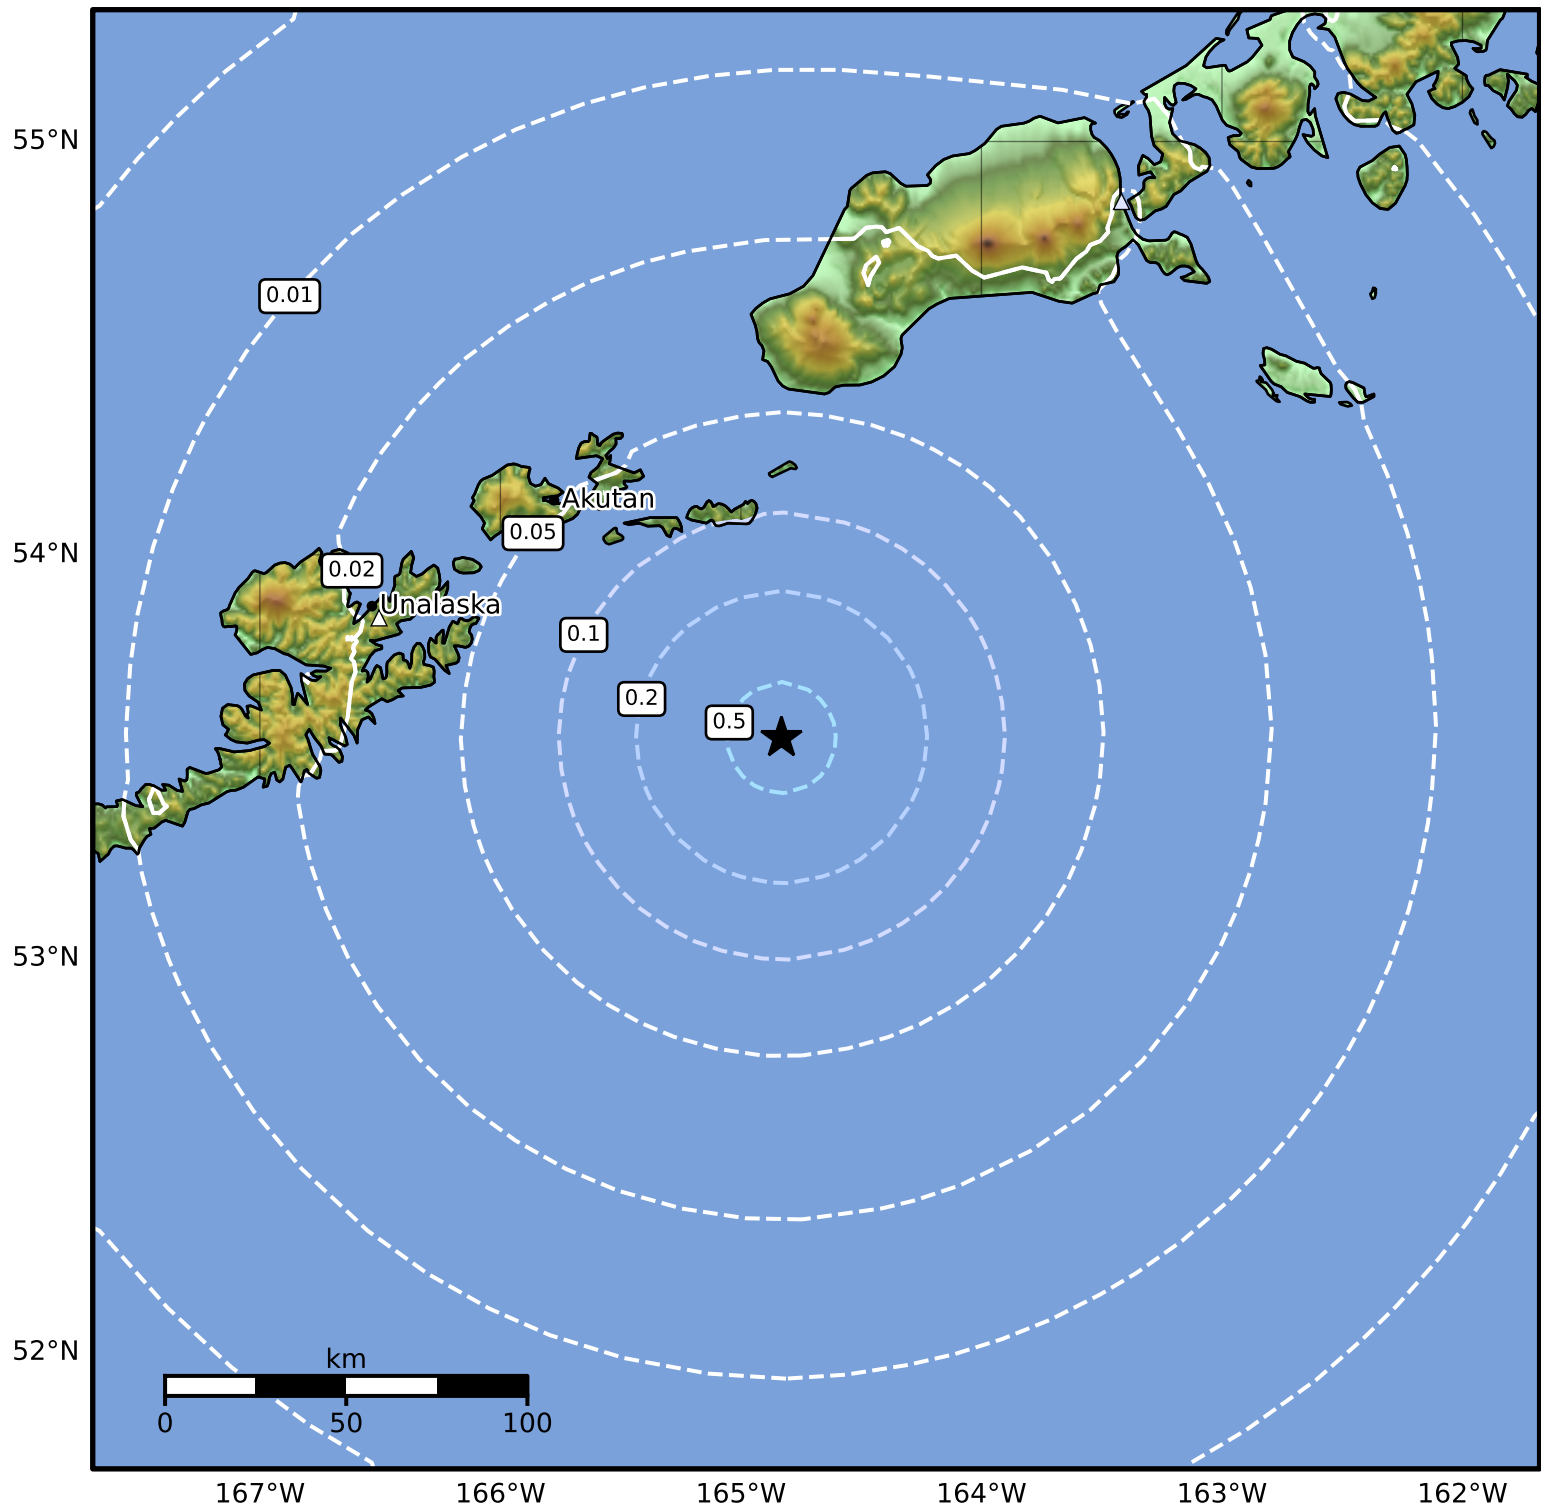

Peak Ground Acceleration Map Alaska Earthquake Center
ShakeMap: 90 km (56 miles) SE of Akutan
Jul 13, 2024 02:28:52 UTC M4.1 N53.55 W164.83 Depth: 25.5km ID:ak0248yj5ni5

PGA (%g)	0.1	0.2	0.5	1	2	5	10	20	50	100	200
----------	-----	-----	-----	---	---	---	----	----	----	-----	-----

Scale based on Worden et al. (2012)

Version 2: Processed 2024-07-13T03:35:52Z

△ Seismic Instrument ○ Reported Intensity

★ Epicenter