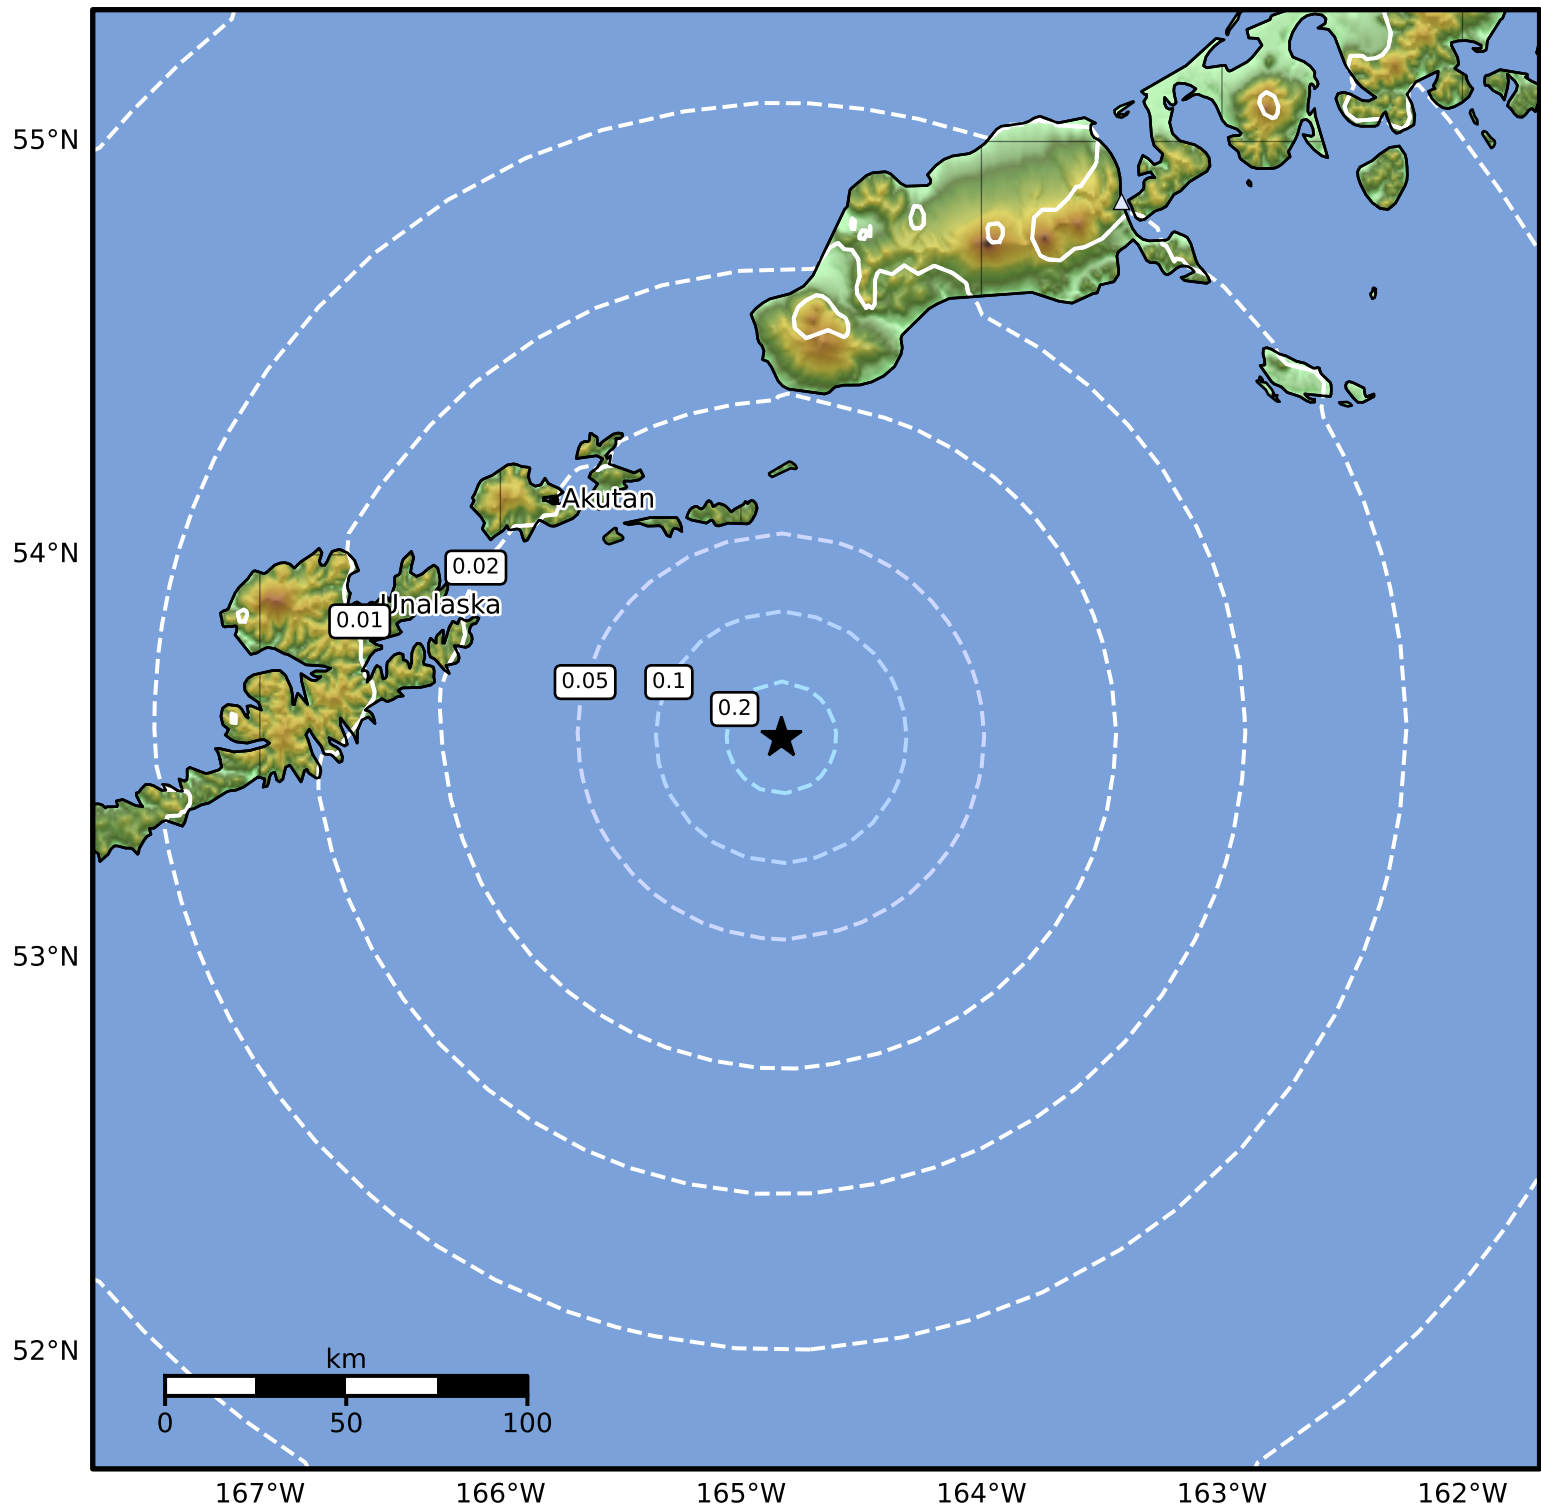

Peak Ground Velocity Map Alaska Earthquake Center
ShakeMap: 90 km (56 miles) SE of Akutan
Jul 13, 2024 02:28:52 UTC M4.1 N53.55 W164.83 Depth: 25.5km ID:ak0248yj5ni5

PGV (cm/s)	0.1	0.2	0.5	1	2	5	10	20	50	100	200
------------	-----	-----	-----	---	---	---	----	----	----	-----	-----

Scale based on Worden et al. (2012)

Version 2: Processed 2024-07-13T03:35:52Z

△ Seismic Instrument ○ Reported Intensity

★ Epicenter