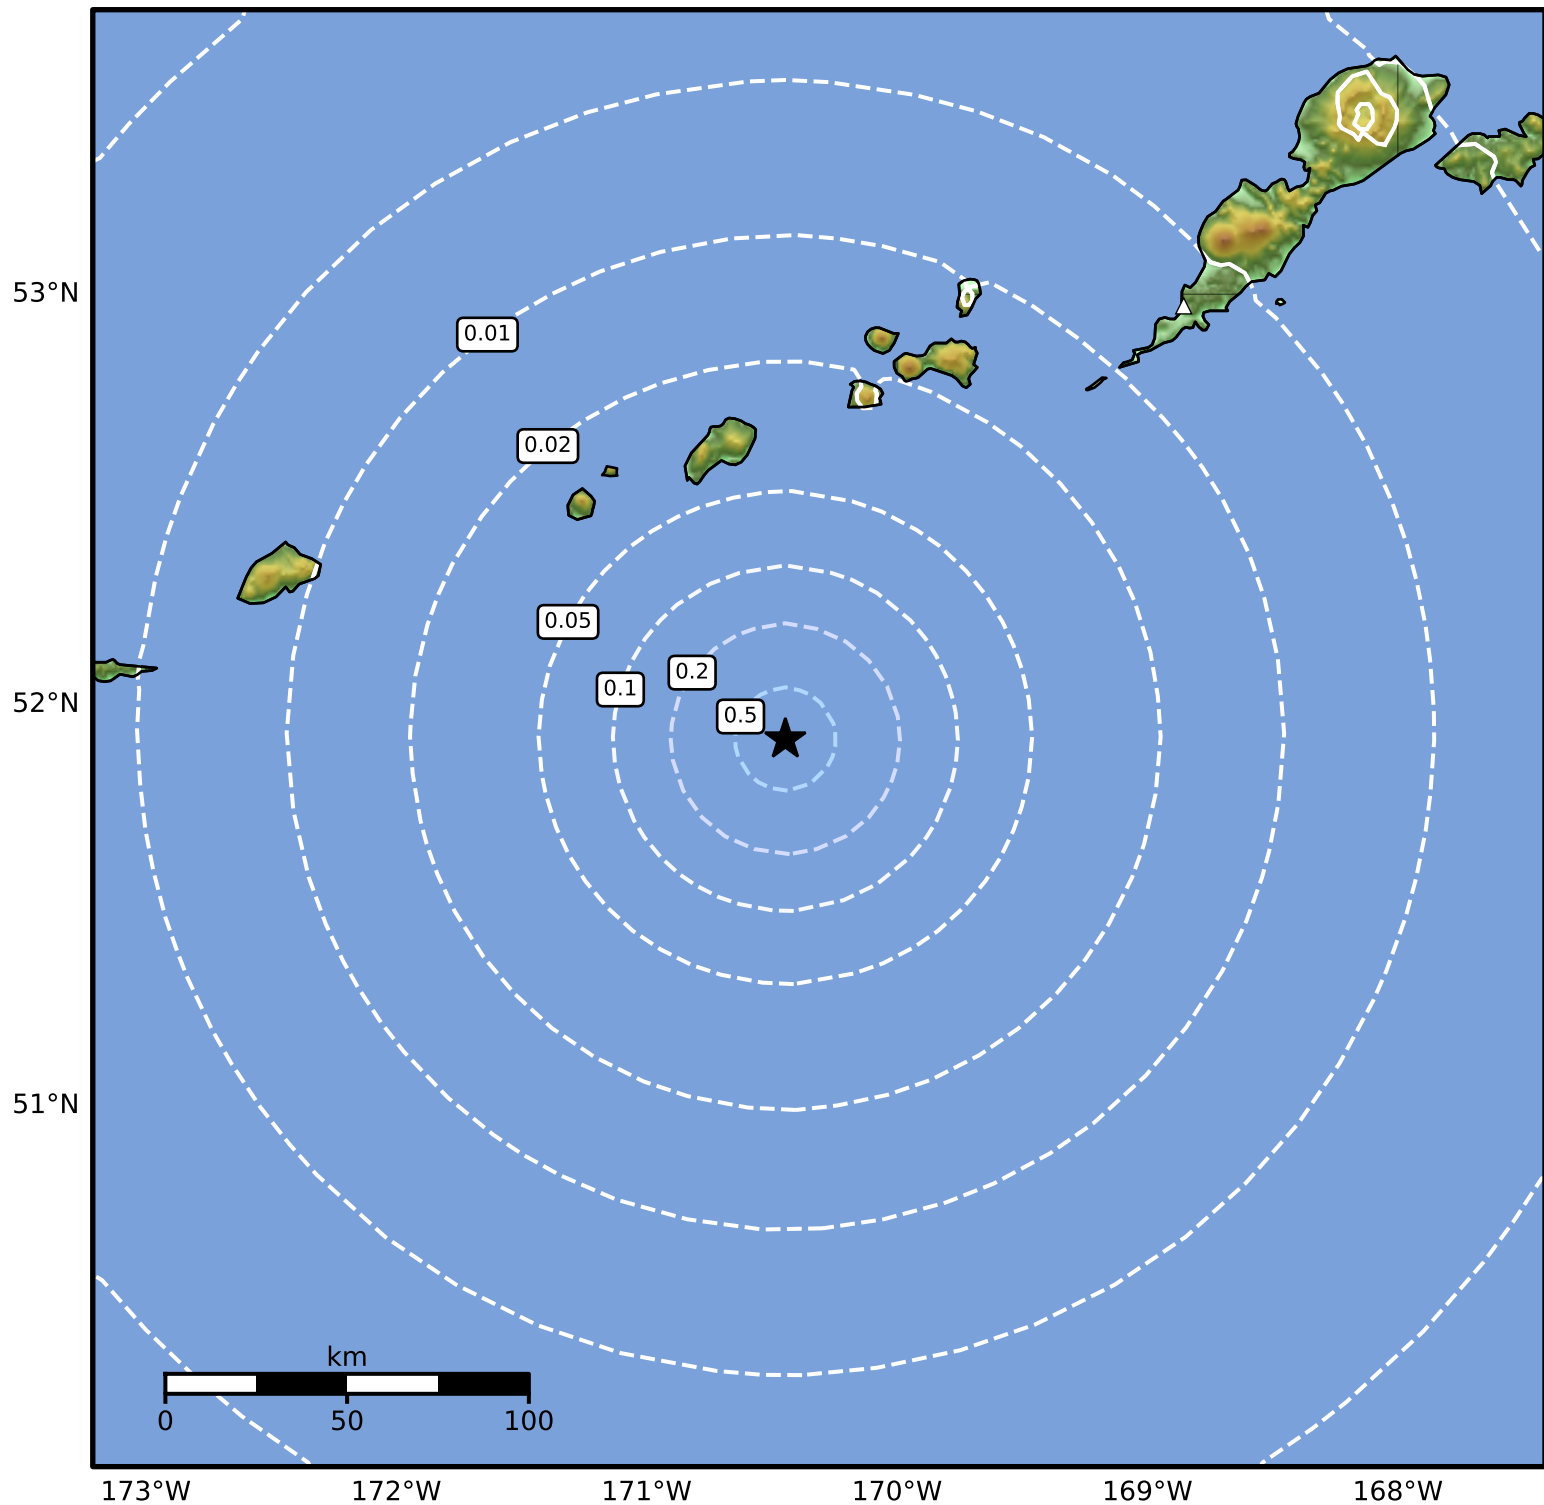

0.3 Second Peak Spectral Acceleration Map Alaska Earthquake Center
 ShakeMap: 117 km (73 miles) ESE of Amukta Pass
 Jul 13, 2024 06:03:53 UTC M3.6 N51.91 W170.45 Depth: 17.4km ID:ak0248yle4w5

SA(0.3) (%g)	0.1	0.2	0.5	1	2	5	10	20	50	100	200
--------------	-----	-----	-----	---	---	---	----	----	----	-----	-----

Scale based on Worden et al. (2012)

Version 1: Processed 2024-07-13T06:09:07Z

△ Seismic Instrument ○ Reported Intensity

★ Epicenter