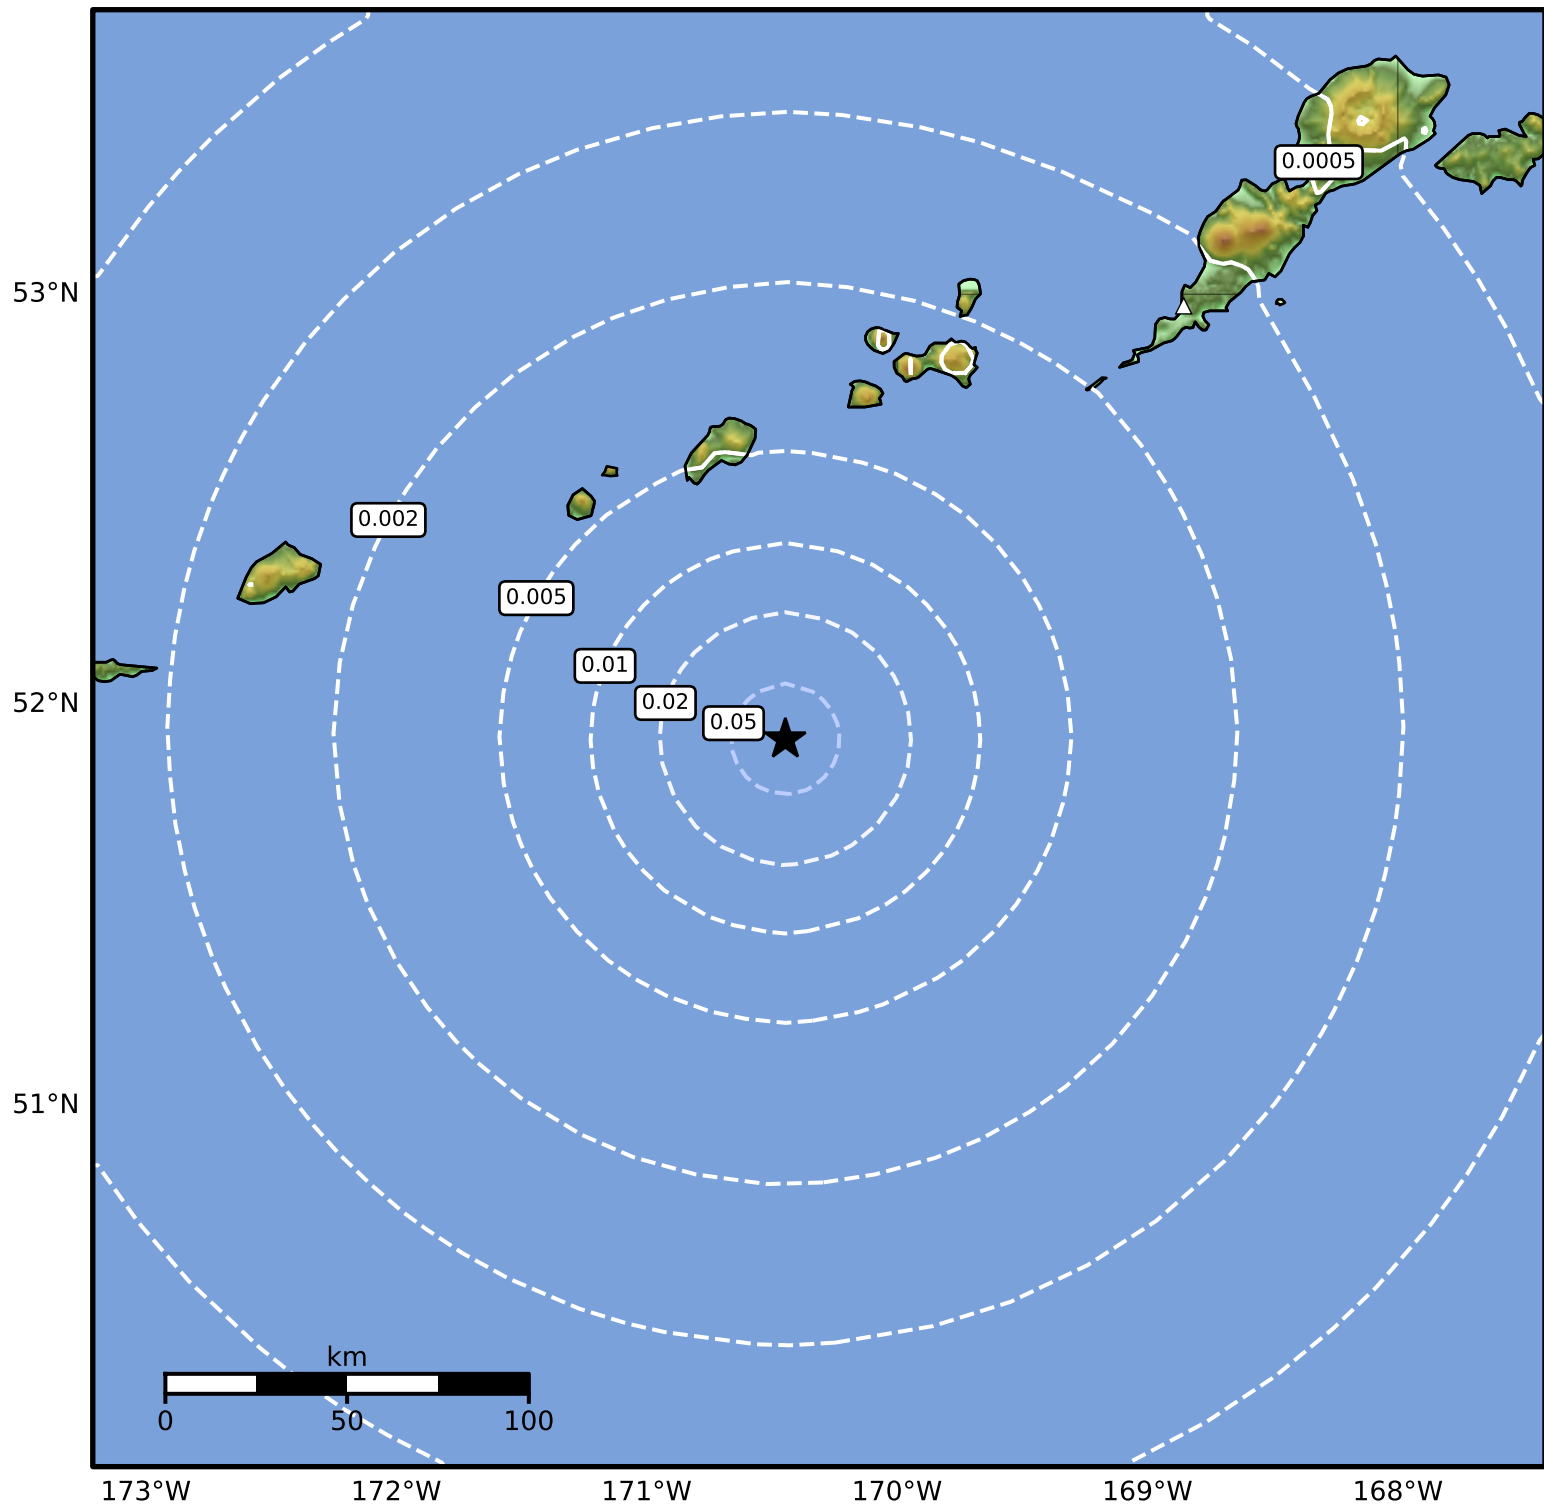

1.0 Second Peak Spectral Acceleration Map Alaska Earthquake Center
 ShakeMap: 117 km (73 miles) ESE of Amukta Pass
 Jul 13, 2024 06:03:53 UTC M3.6 N51.91 W170.45 Depth: 17.4km ID:ak0248yle4w5

SA(1.0) (%g)	0.1	0.2	0.5	1	2	5	10	20	50	100	200
--------------	-----	-----	-----	---	---	---	----	----	----	-----	-----

Scale based on Worden et al. (2012)

Version 1: Processed 2024-07-13T06:09:07Z

△ Seismic Instrument ○ Reported Intensity

★ Epicenter