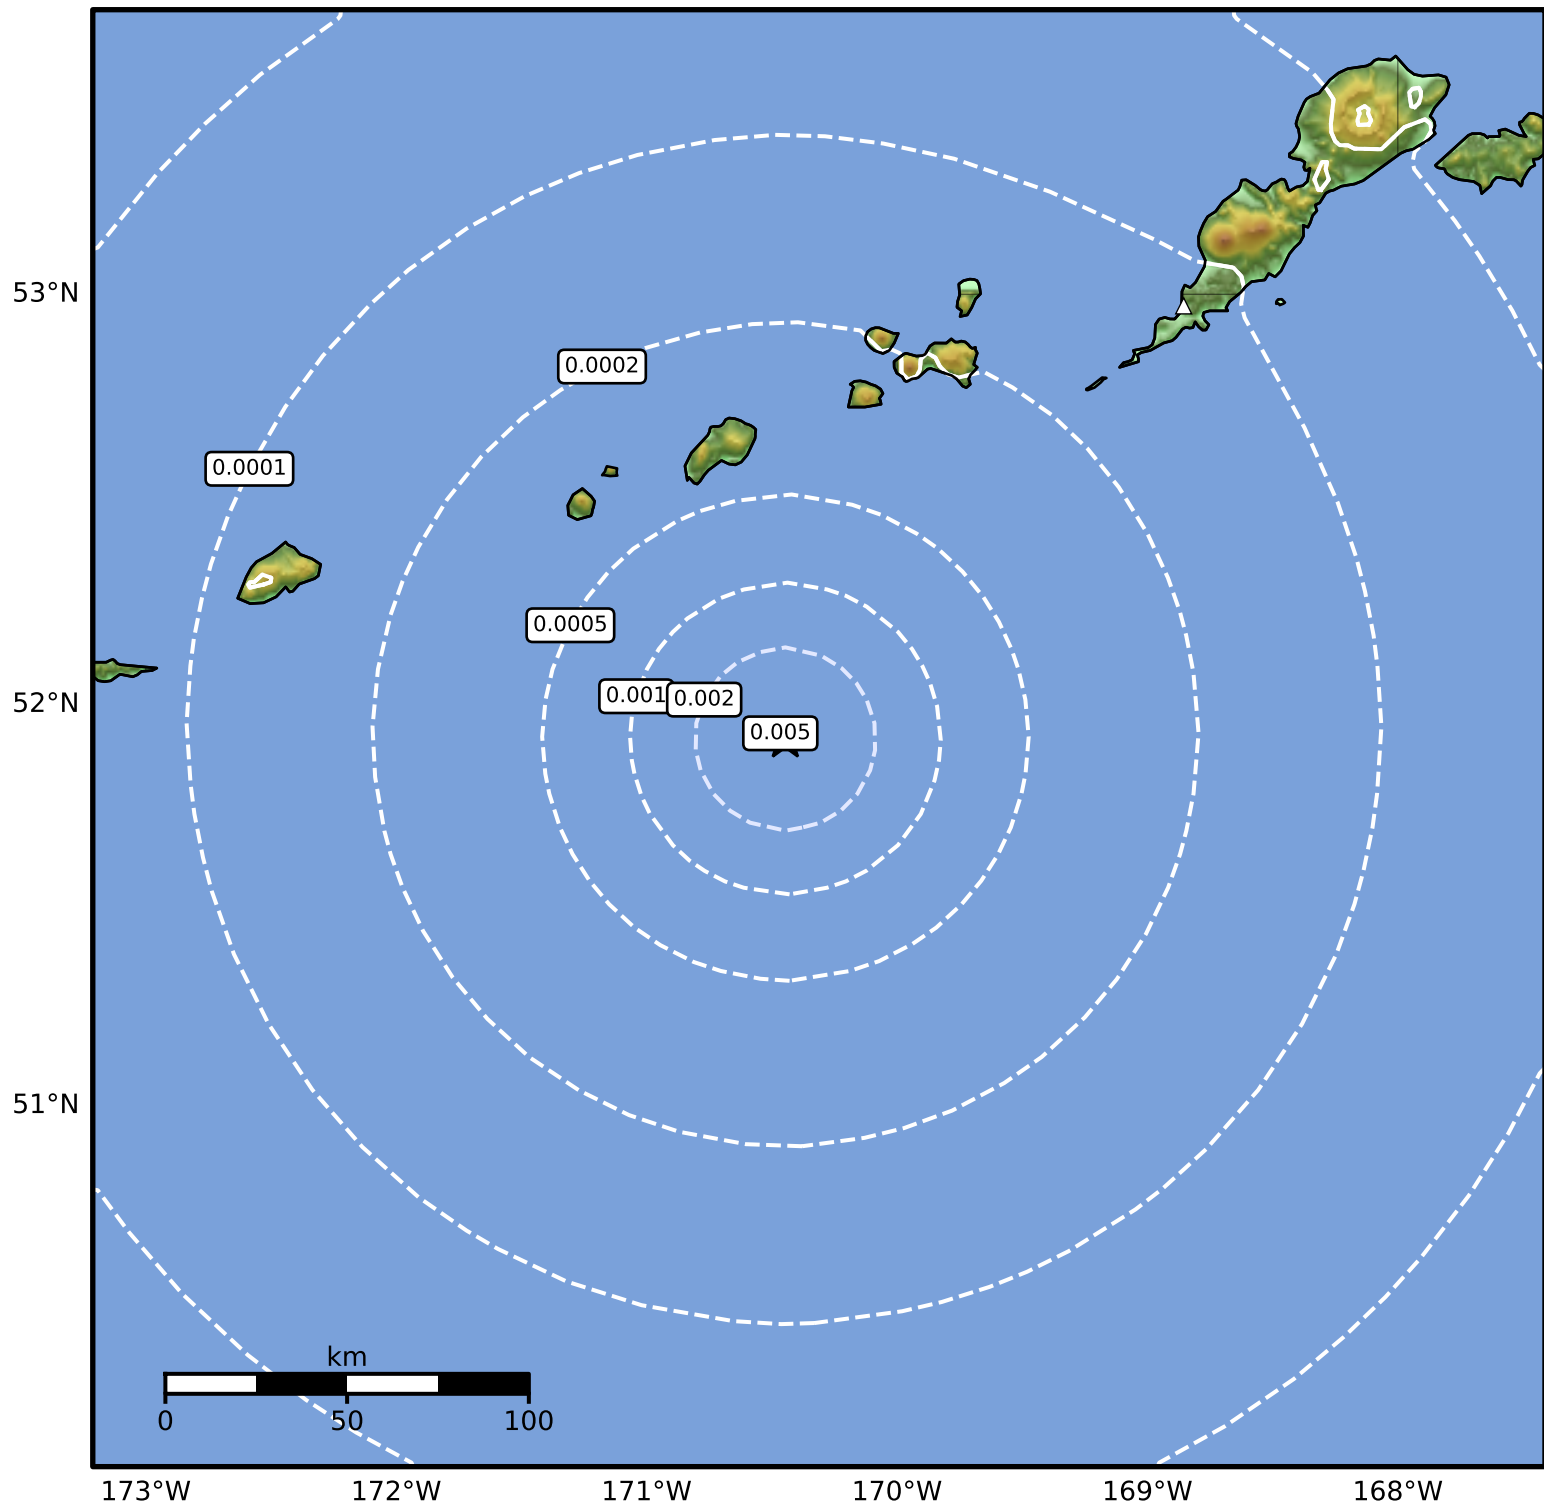

3.0 Second Peak Spectral Acceleration Map Alaska Earthquake Center
ShakeMap: 117 km (73 miles) ESE of Amukta Pass
Jul 13, 2024 06:03:53 UTC M3.6 N51.91 W170.45 Depth: 17.4km ID:ak0248yle4w5

Scale based on Worden et al. (2012)

Version 1: Processed 2024-07-13T06:09:07Z

△ Seismic Instrument ○ Reported Intensity

★ Epicenter