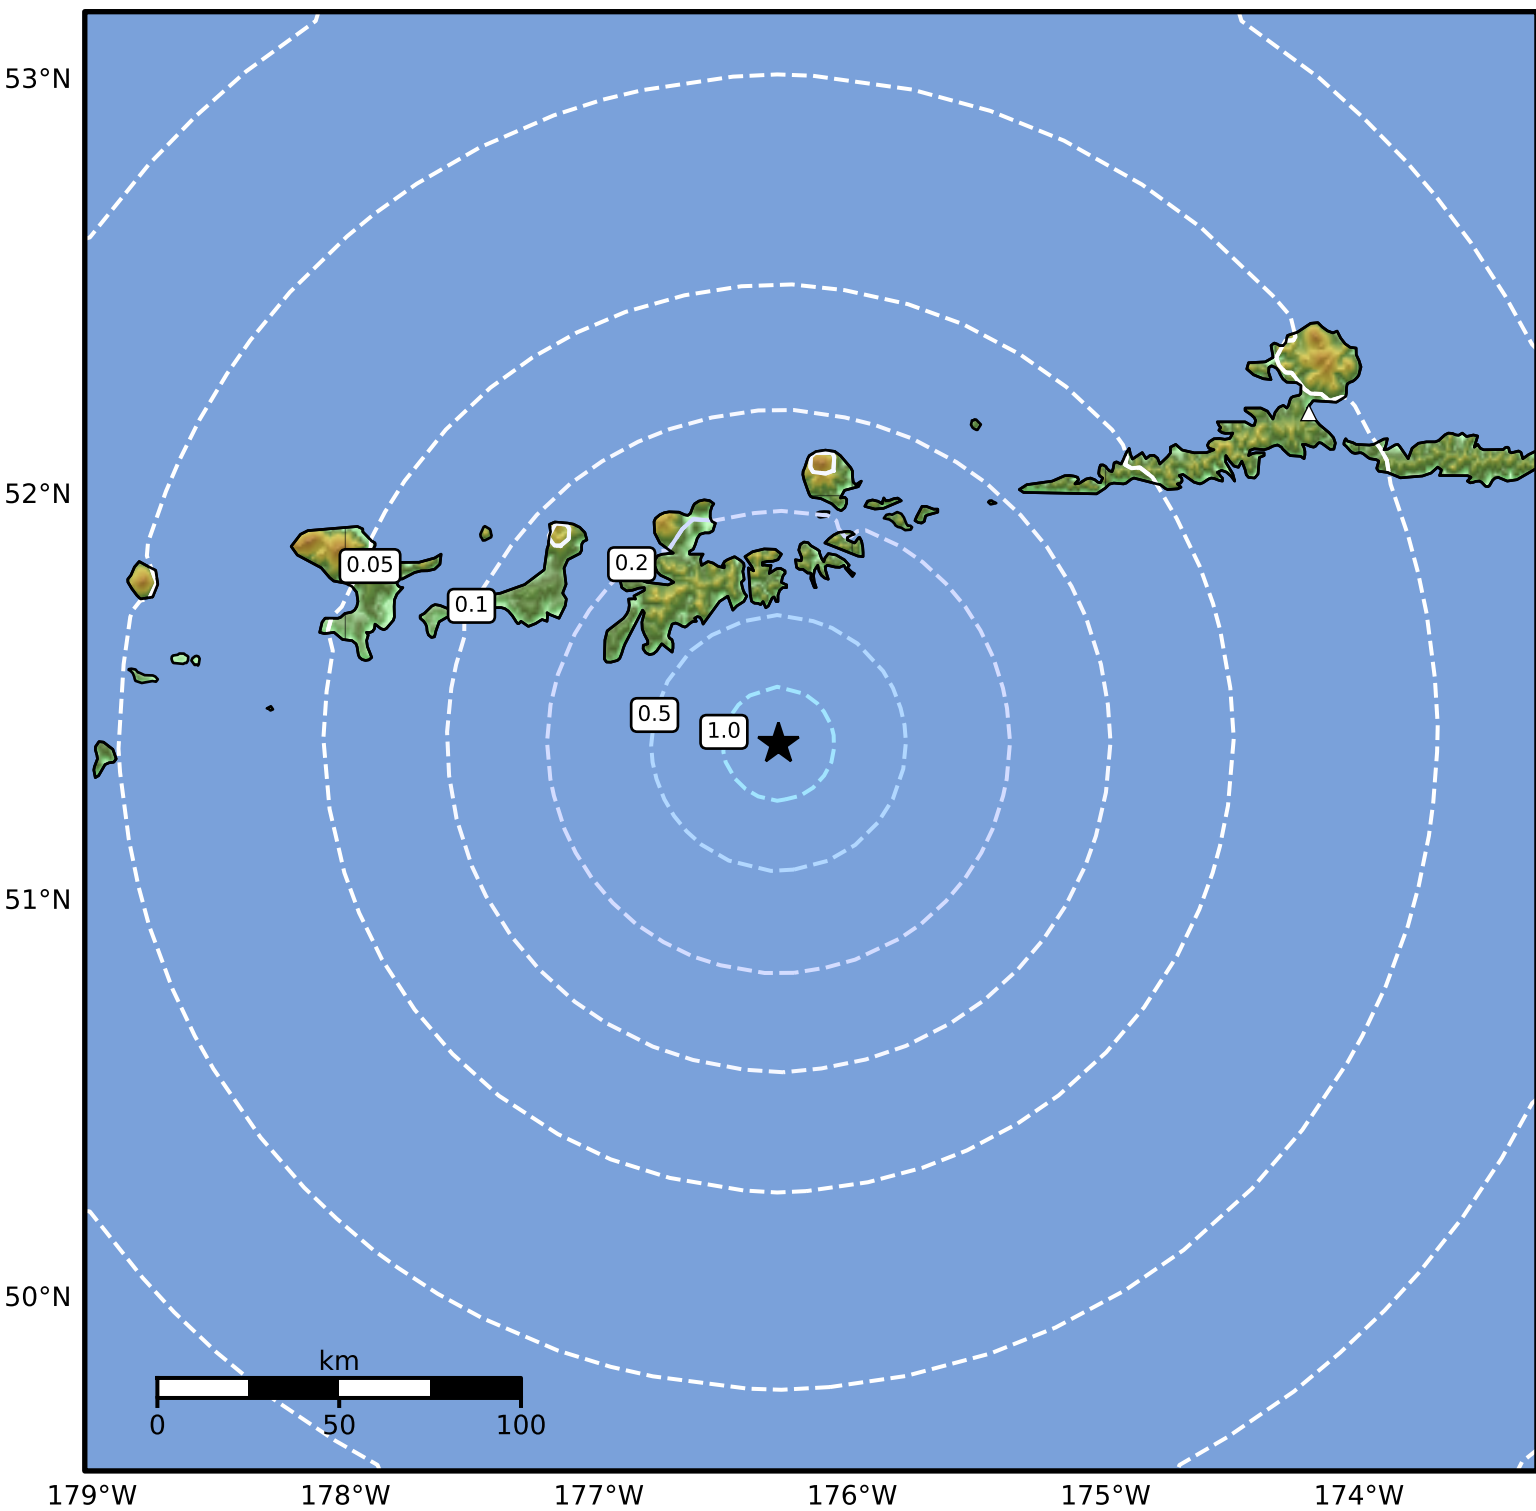

0.3 Second Peak Spectral Acceleration Map Alaska Earthquake Center
 ShakeMap: 59 km (37 miles) SSE of Adak
 Jul 14, 2024 14:21:20 UTC M4.2 N51.39 W176.29 Depth: 25.8km ID:ak02490dsmse

SA(0.3) (%g)	0.1	0.2	0.5	1	2	5	10	20	50	100	200
---------------------	------------	------------	------------	----------	----------	----------	-----------	-----------	-----------	------------	------------

Scale based on Worden et al. (2012)

Version 2: Processed 2024-07-14T14:57:23Z

△ Seismic Instrument ○ Reported Intensity

★ Epicenter