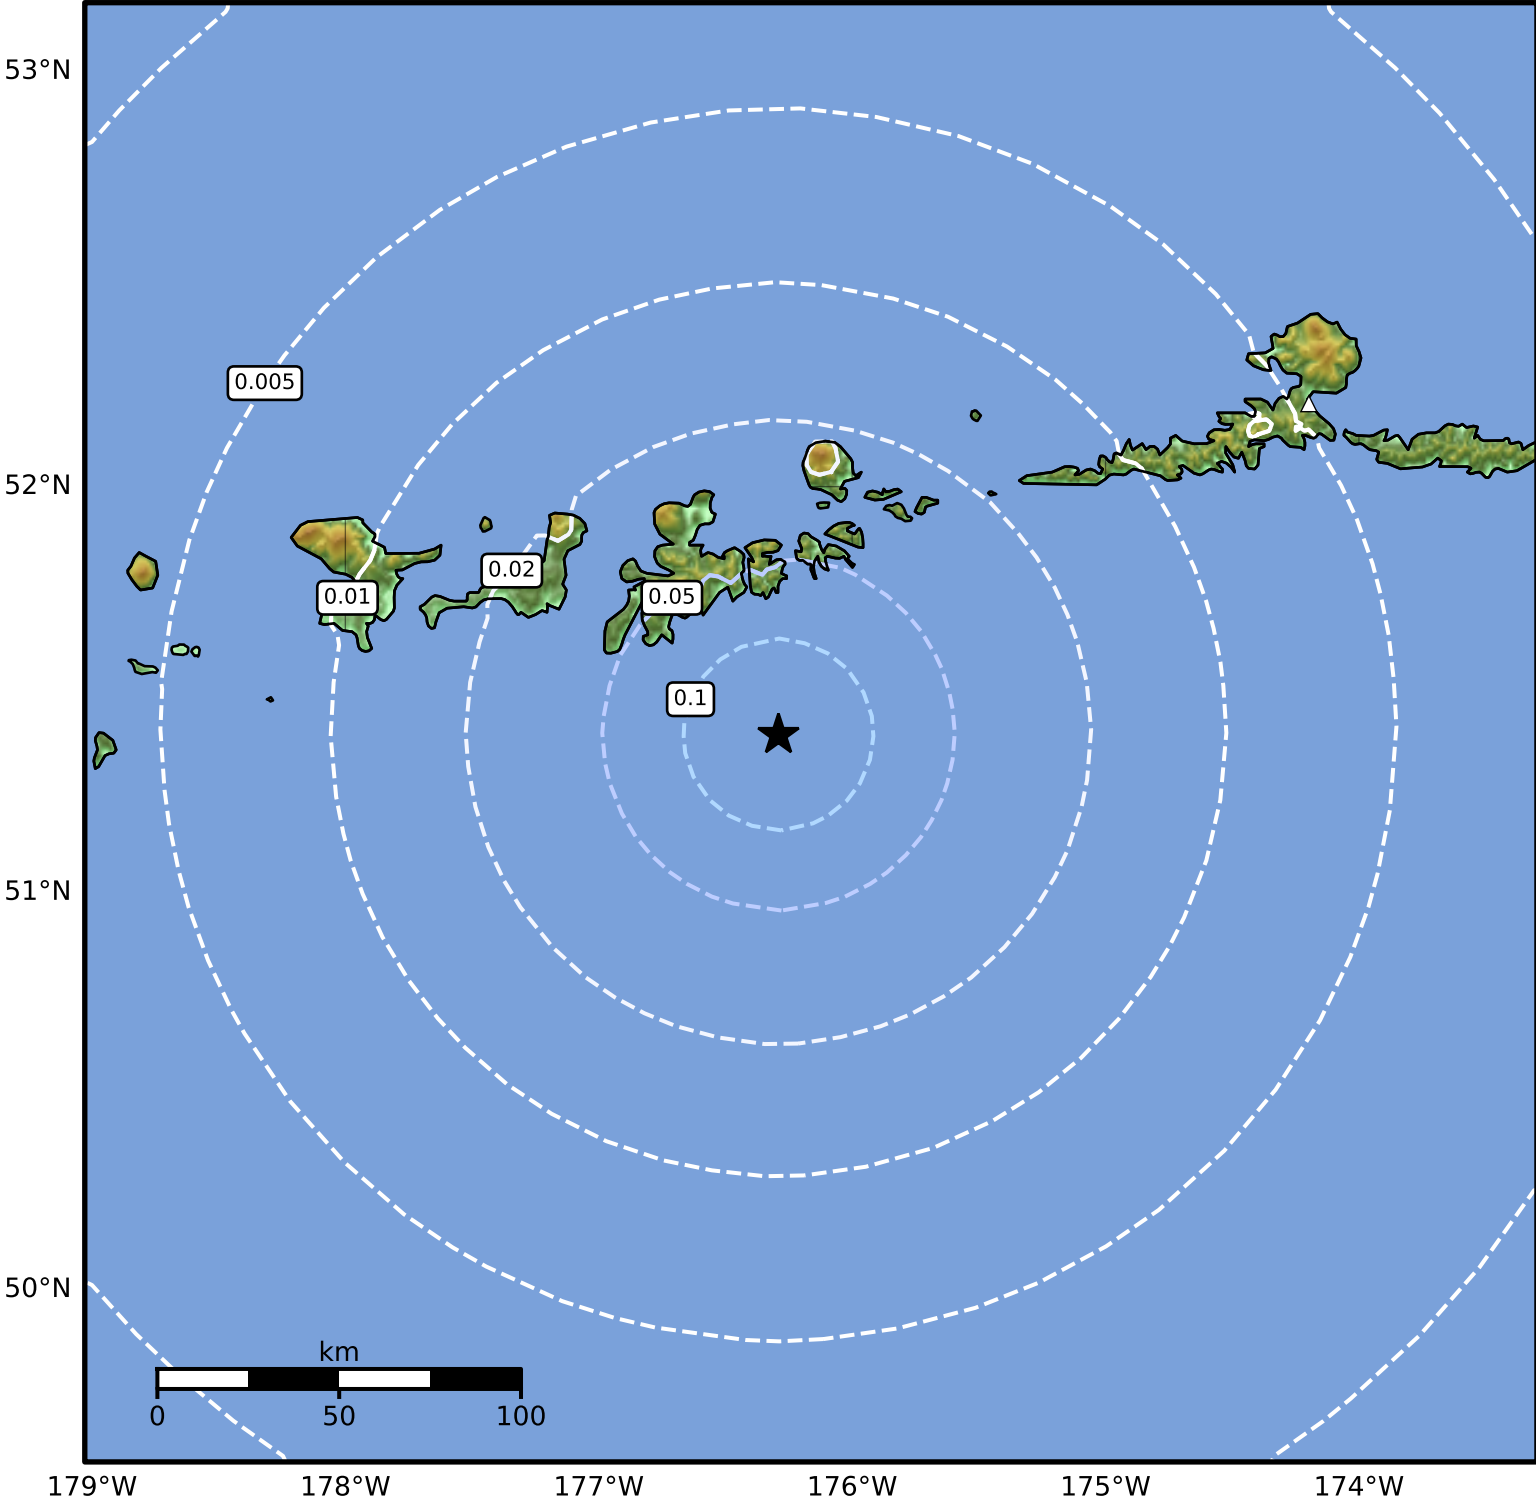

1.0 Second Peak Spectral Acceleration Map Alaska Earthquake Center  
 ShakeMap: 59 km (37 miles) SSE of Adak  
 Jul 14, 2024 14:21:20 UTC M4.2 N51.39 W176.29 Depth: 25.8km ID:ak02490dsmse

<b>SA(1.0) (%g)</b>	<b>0.1</b>	<b>0.2</b>	<b>0.5</b>	<b>1</b>	<b>2</b>	<b>5</b>	<b>10</b>	<b>20</b>	<b>50</b>	<b>100</b>	<b>200</b>
---------------------	------------	------------	------------	----------	----------	----------	-----------	-----------	-----------	------------	------------

Scale based on Worden et al. (2012)

Version 2: Processed 2024-07-14T14:57:23Z

△ Seismic Instrument    ○ Reported Intensity

★ Epicenter