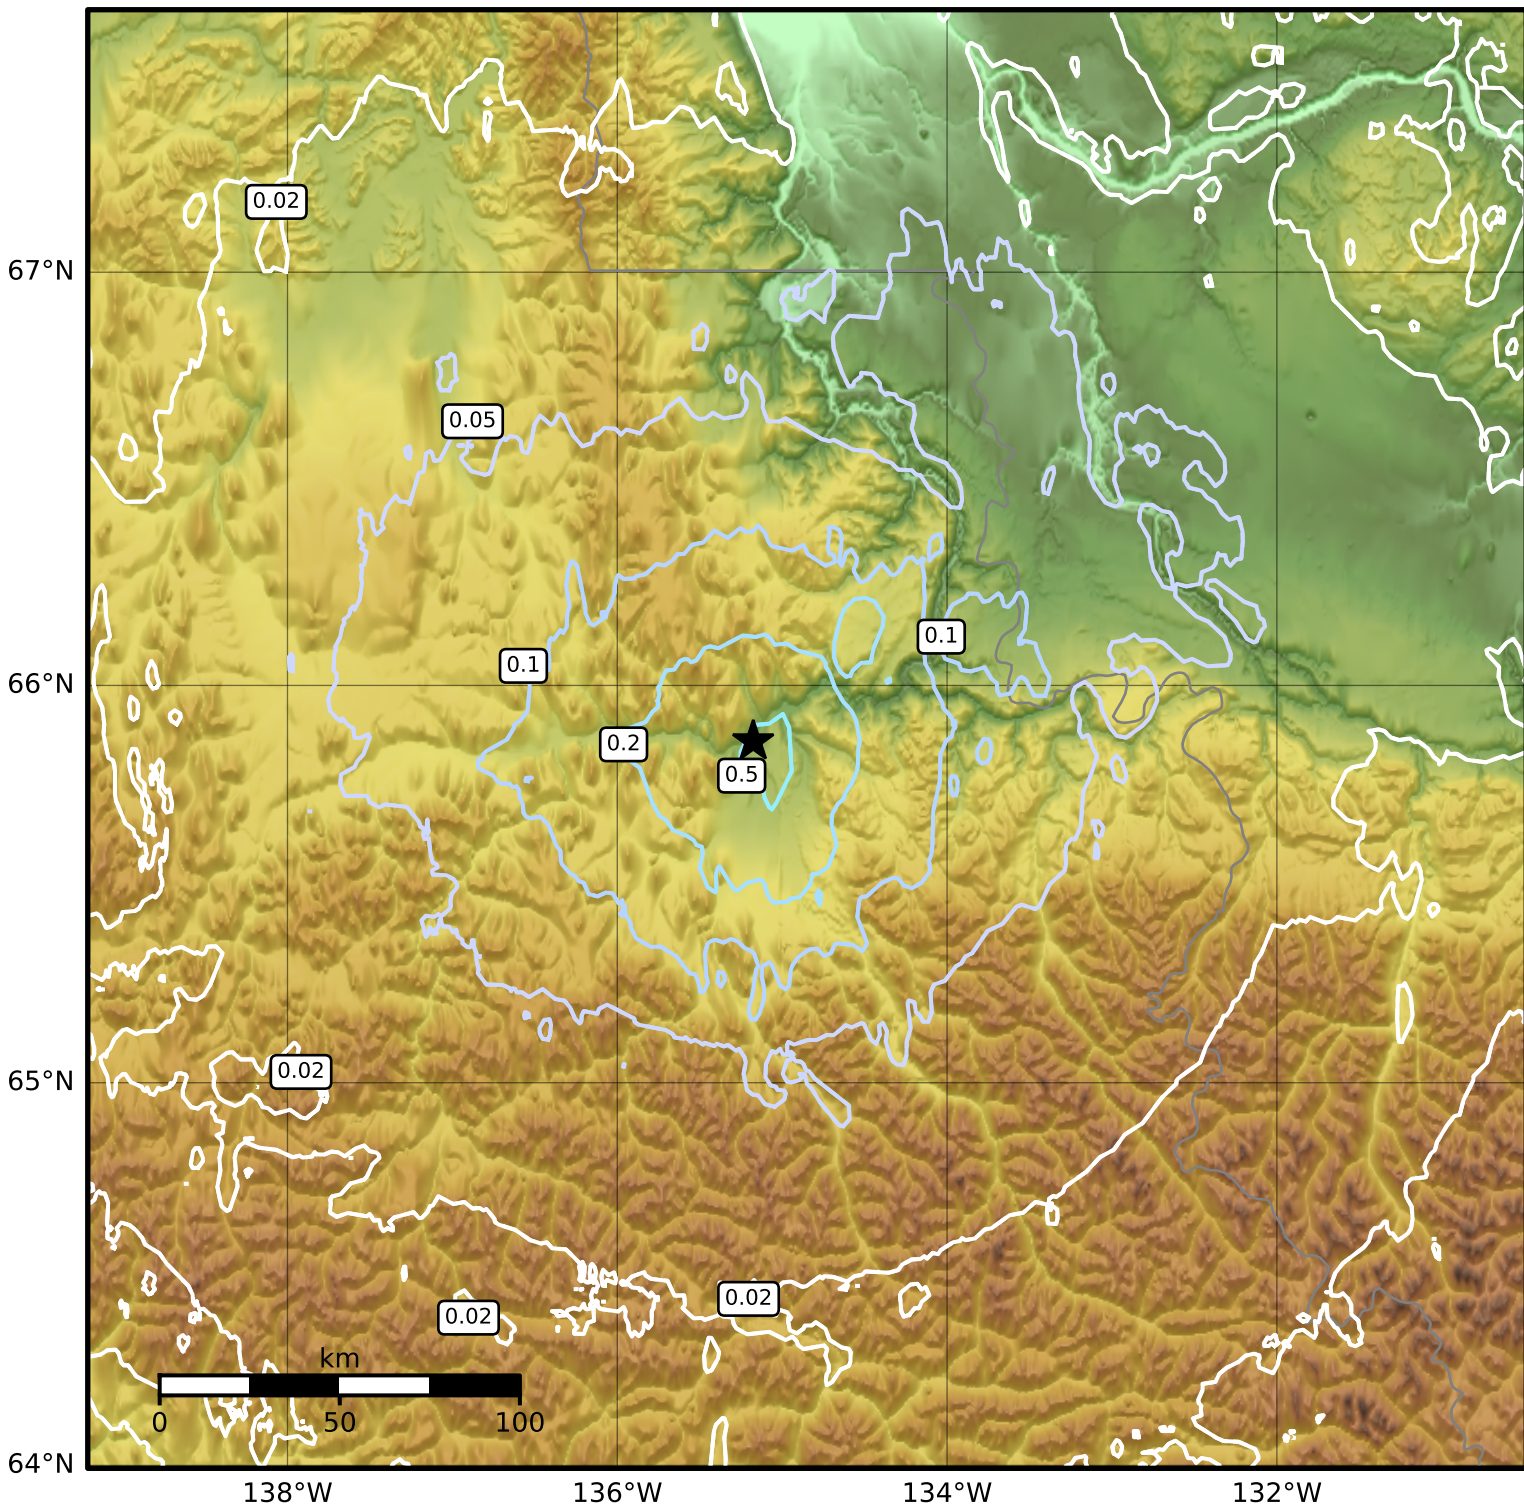

Peak Ground Velocity Map Alaska Earthquake Center
ShakeMap: 268 km (166 miles) SE of Old Crow
Jul 15, 2024 13:04:53 UTC M4.3 N65.86 W135.18 Depth: 27.9km ID:ak024920mz4w

PGV (cm/s) 0.1 0.2 0.5 1 2 5 10 20 50 100 200

Scale based on Worden et al. (2012)

Version 1: Processed 2024-07-15T16:30:02Z

△ Seismic Instrument ○ Reported Intensity

★ Epicenter