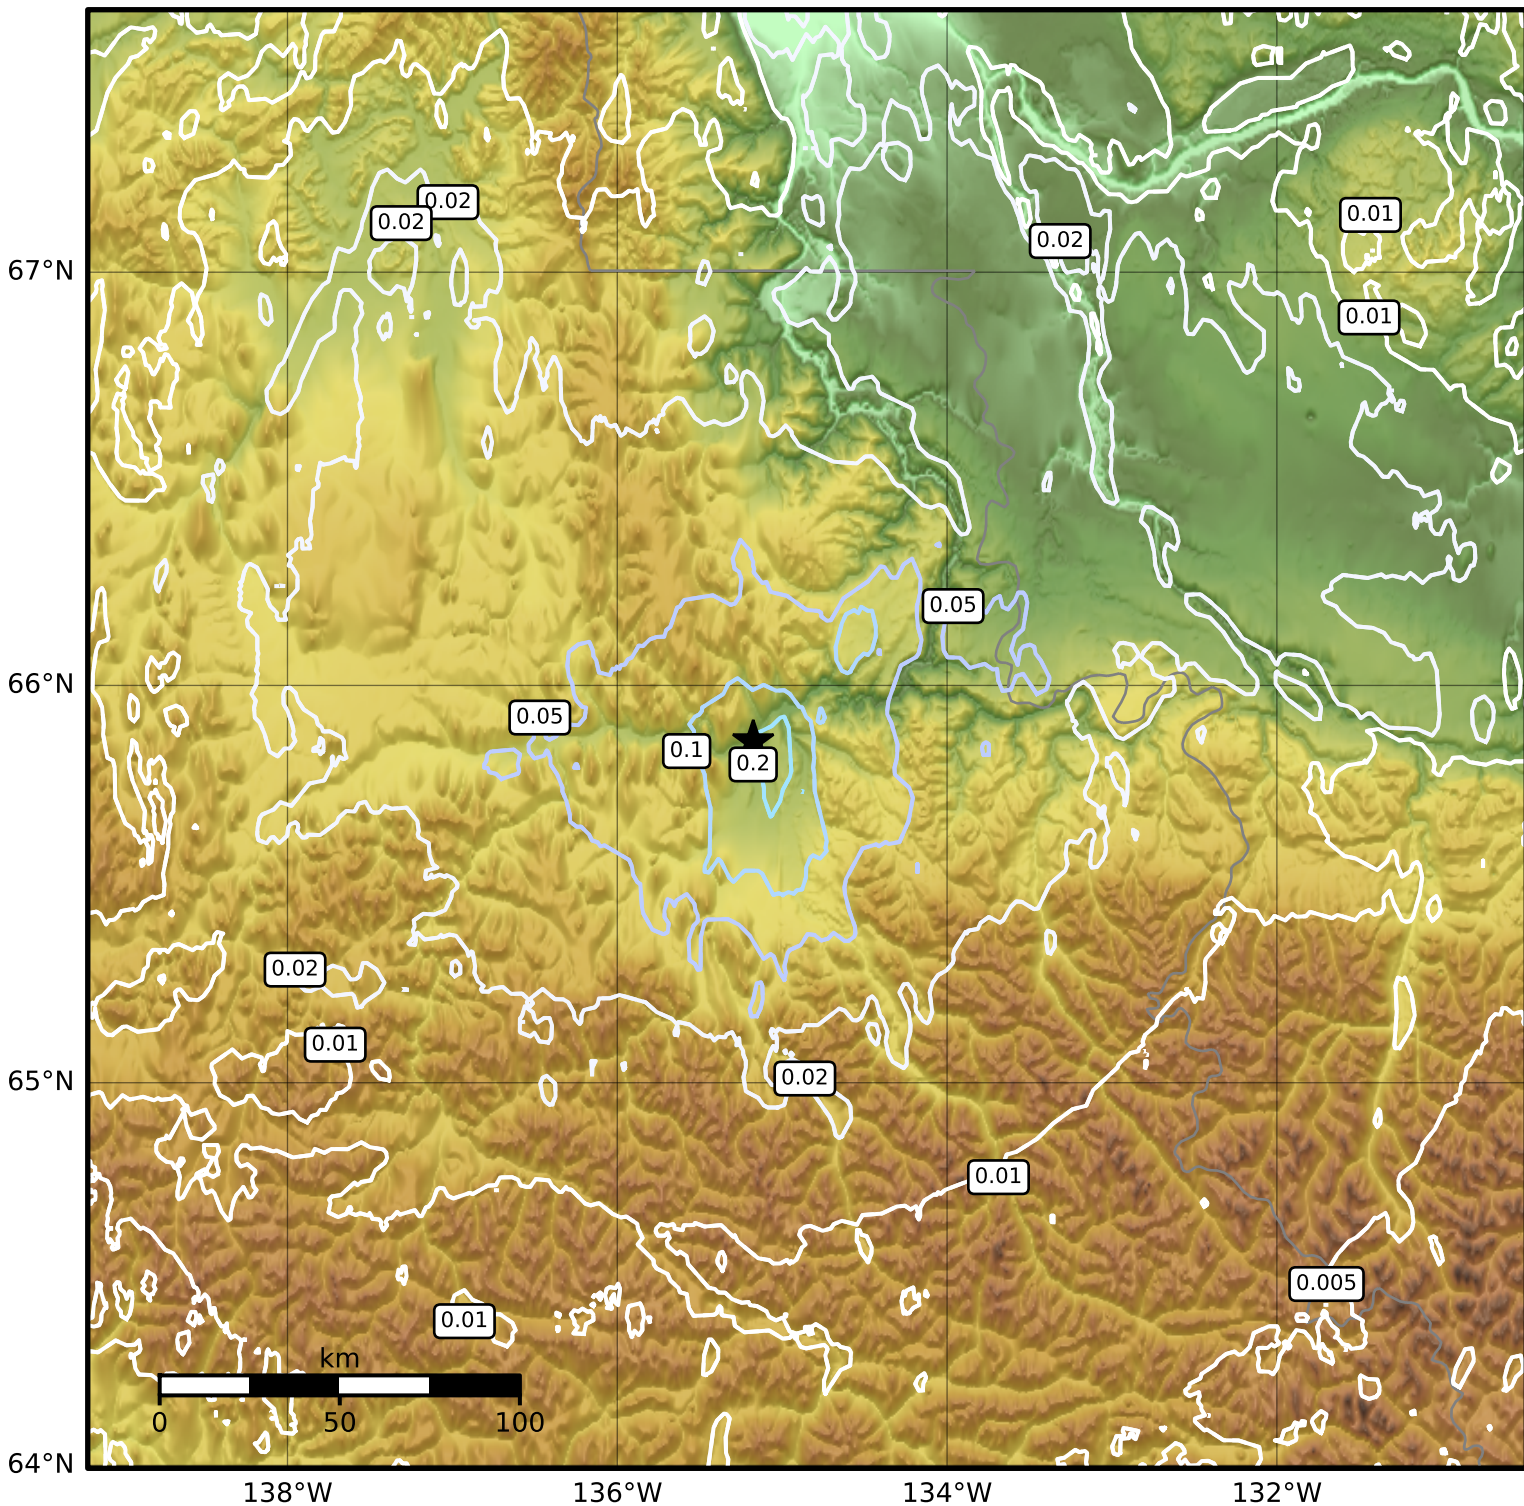

1.0 Second Peak Spectral Acceleration Map Alaska Earthquake Center
ShakeMap: 268 km (166 miles) SE of Old Crow
Jul 15, 2024 13:04:53 UTC M4.3 N65.86 W135.18 Depth: 27.9km ID:ak024920mz4w

Scale based on Worden et al. (2012)

△ Seismic Instrument ○ Reported Intensity

★ Epicenter

Version 1: Processed 2024-07-15T16:30:02Z