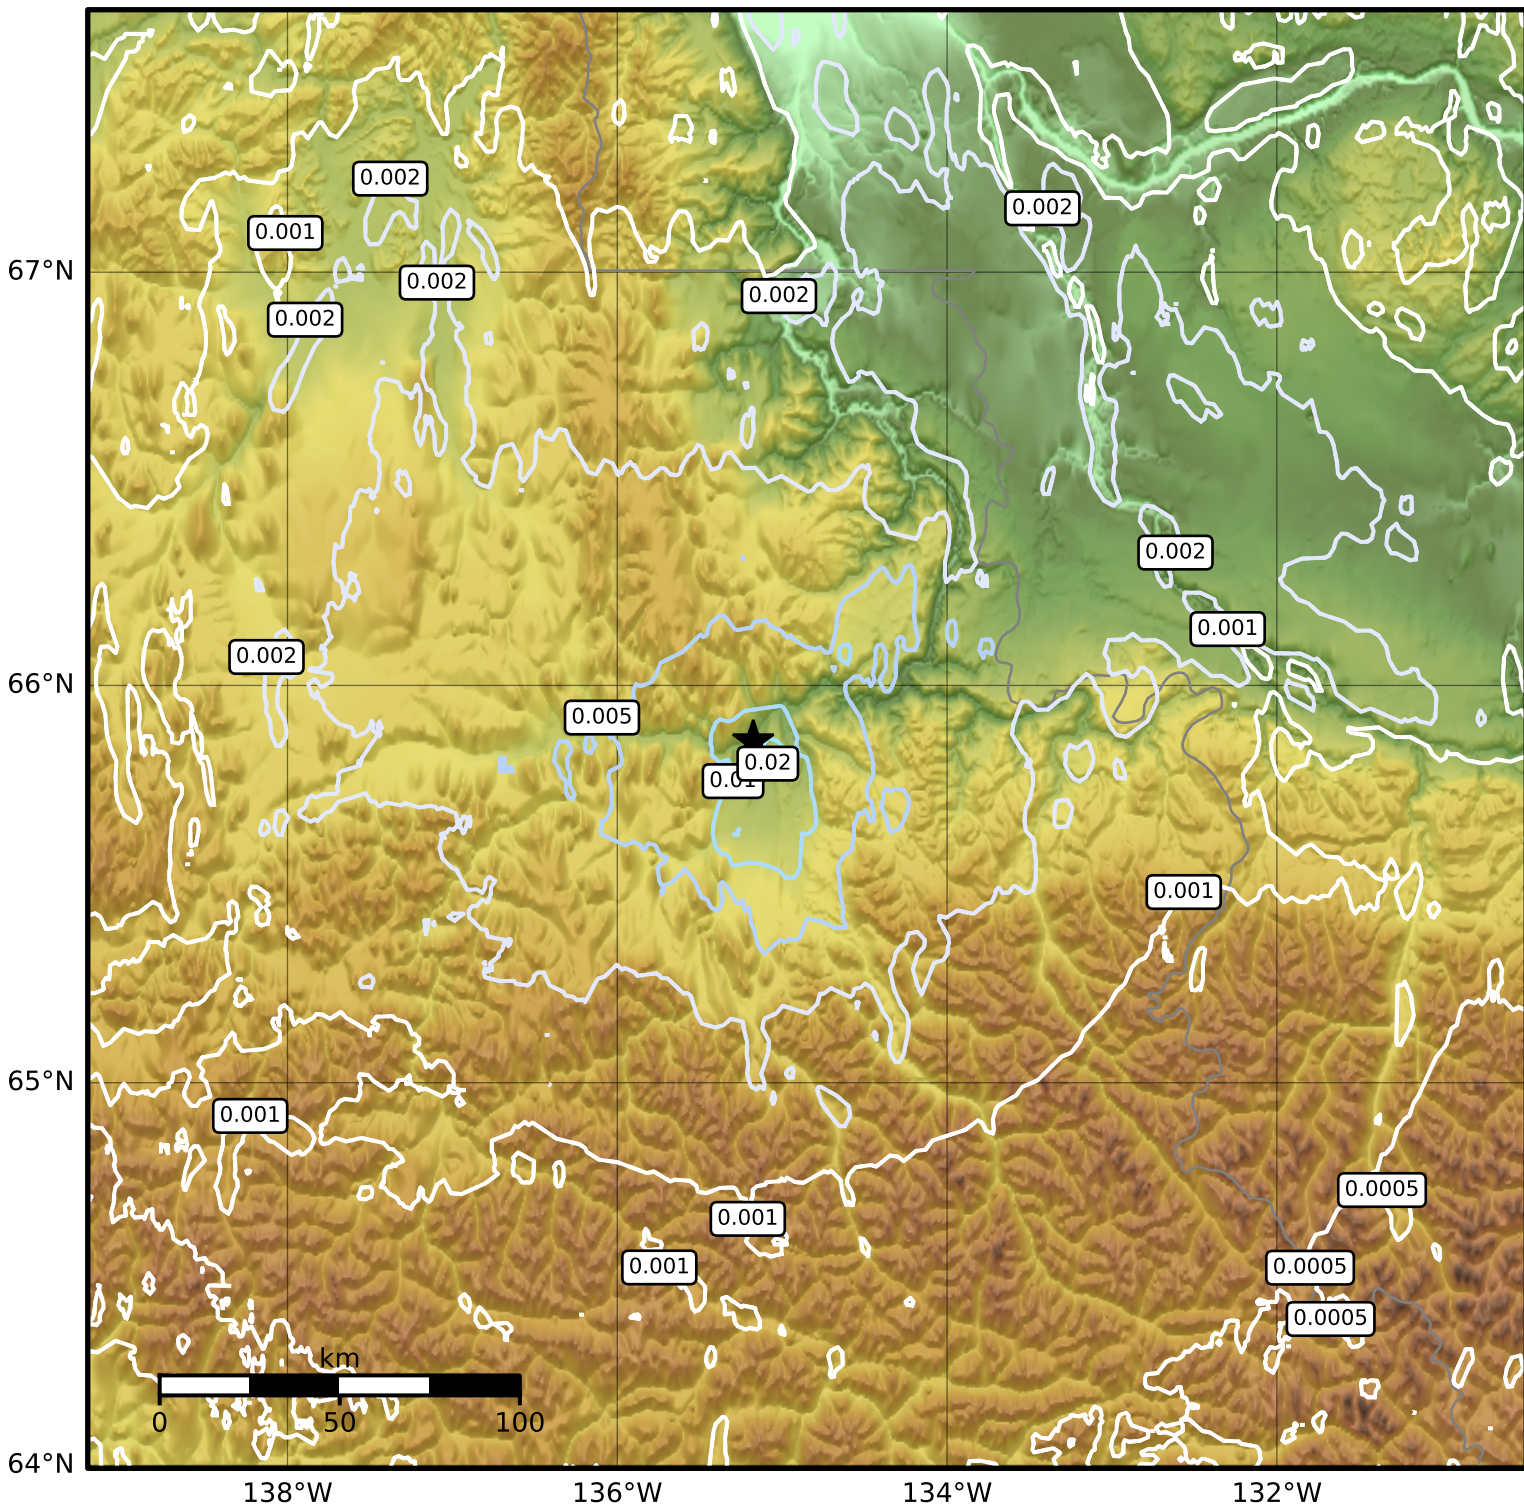

3.0 Second Peak Spectral Acceleration Map Alaska Earthquake Center  
ShakeMap: 268 km (166 miles) SE of Old Crow  
Jul 15, 2024 13:04:53 UTC M4.3 N65.86 W135.18 Depth: 27.9km ID:ak024920mz4w

Scale based on Worden et al. (2012)

Version 1: Processed 2024-07-15T16:30:02Z

△ Seismic Instrument ○ Reported Intensity

★ Epicenter