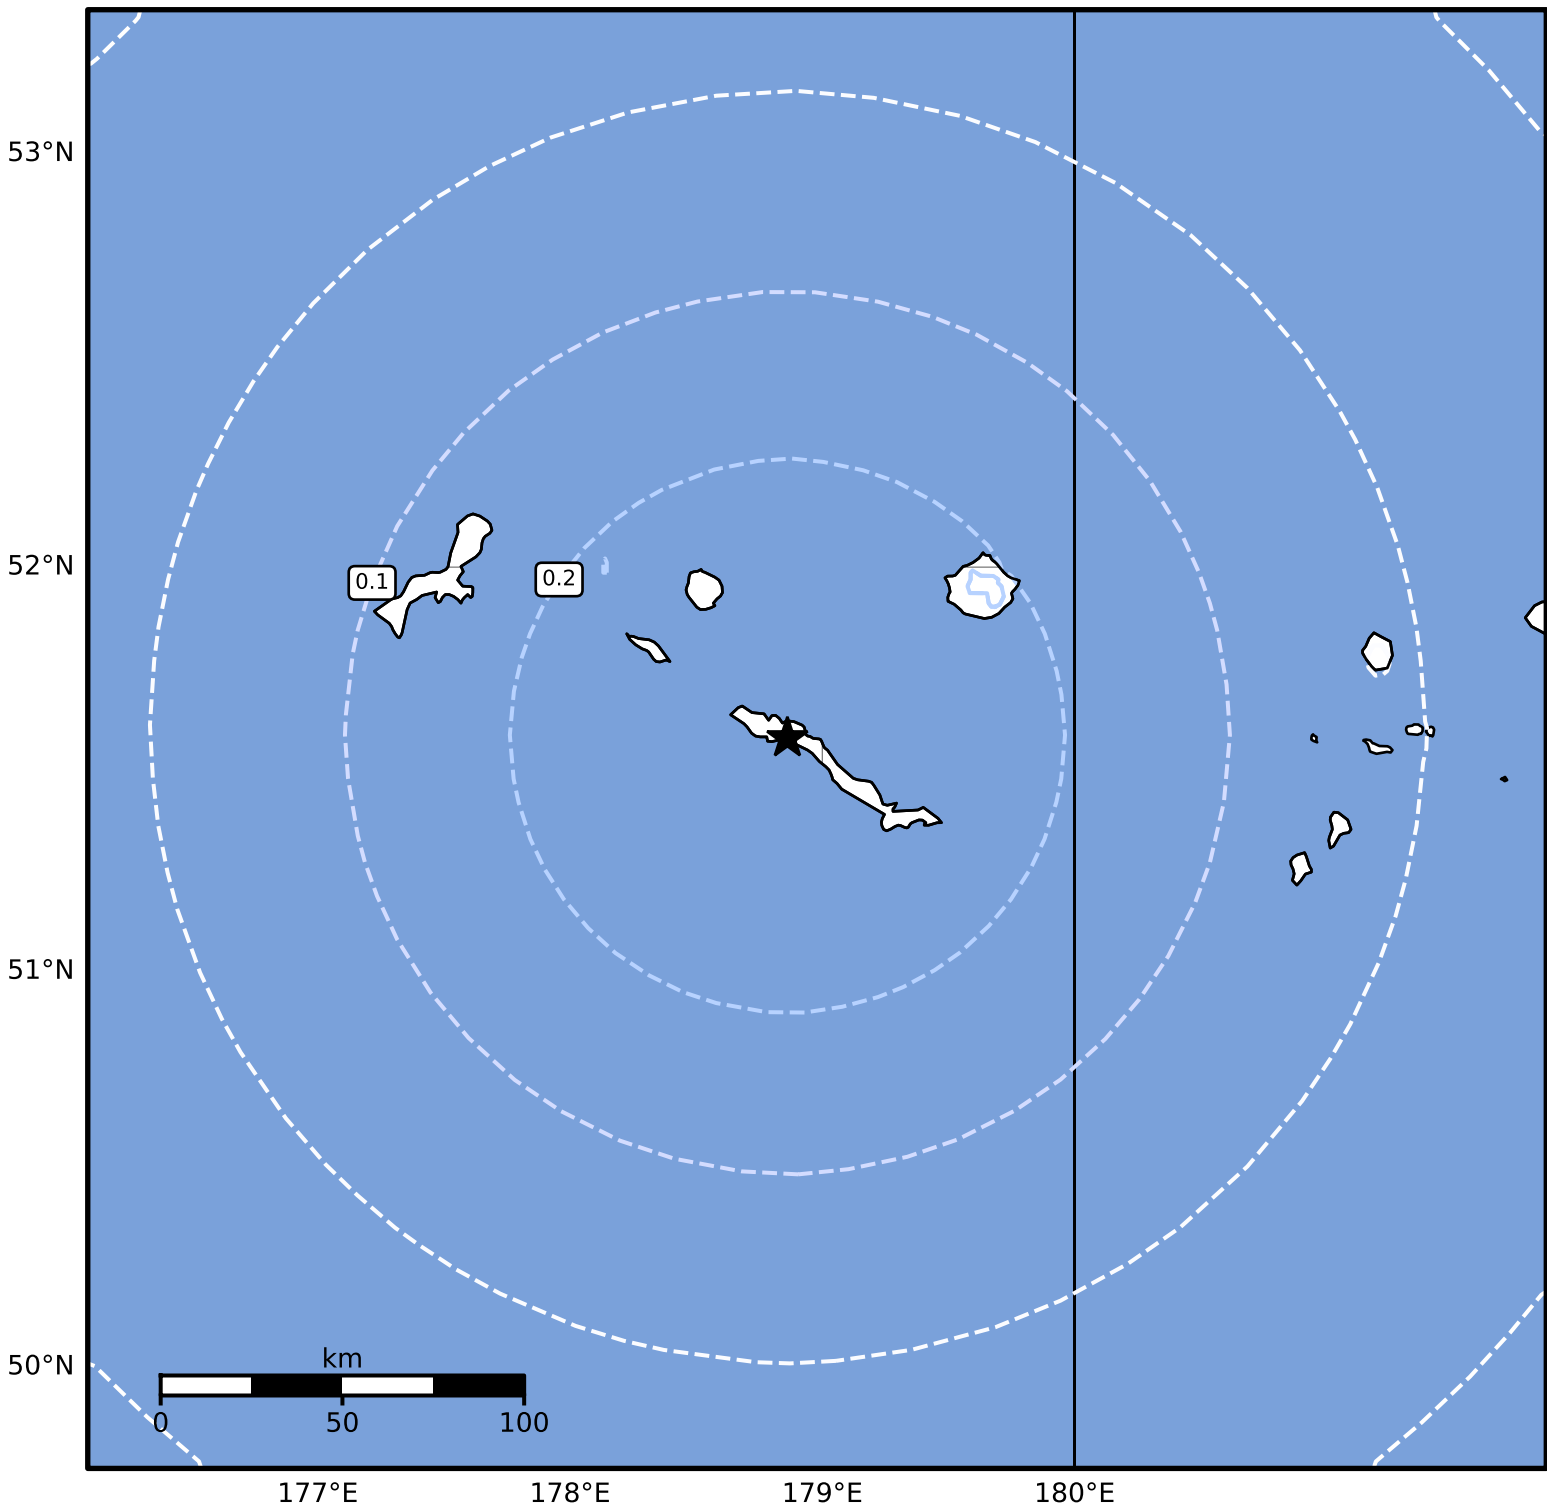

Peak Ground Acceleration Map Alaska Earthquake Center
ShakeMap: 11 km (7 miles) WNW of Amchitka
Jul 16, 2024 13:31:55 UTC M3.8 N51.58 E178.86 Depth: 66.0km ID:ak02493oc44a

PGA (%g)	0.1	0.2	0.5	1	2	5	10	20	50	100	200
----------	-----	-----	-----	---	---	---	----	----	----	-----	-----

Scale based on Worden et al. (2012)

Version 2: Processed 2024-07-16T14:30:06Z

△ Seismic Instrument ○ Reported Intensity

★ Epicenter