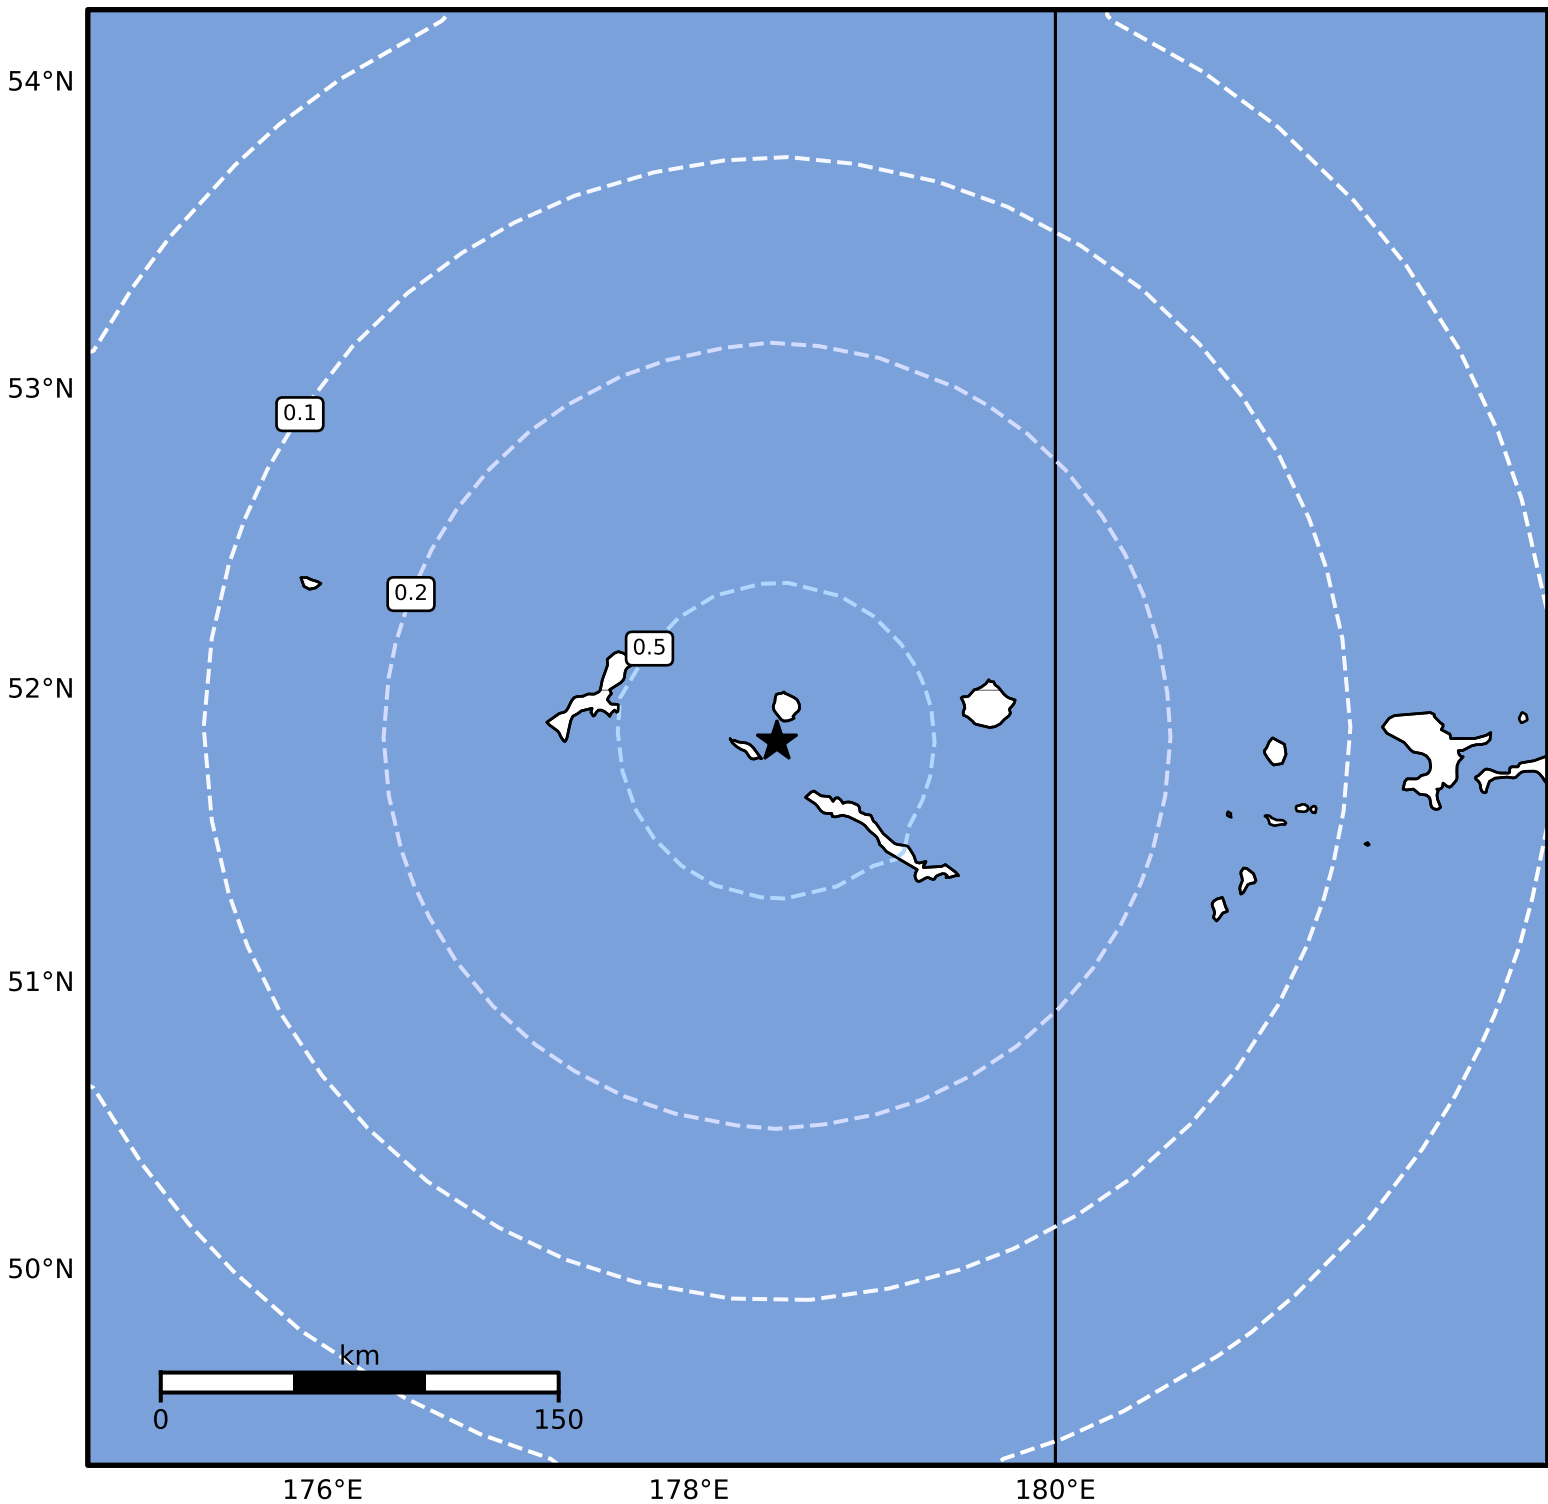

0.3 Second Peak Spectral Acceleration Map Alaska Earthquake Center
ShakeMap: 49 km (30 miles) NW of Amchitka
Jul 16, 2024 19:51:13 UTC M4.6 N51.83 E178.48 Depth: 103.3km ID:ak02493s0wva

SA(0.3) (%g)	0.1	0.2	0.5	1	2	5	10	20	50	100	200
--------------	-----	-----	-----	---	---	---	----	----	----	-----	-----

Scale based on Worden et al. (2012)

Version 2: Processed 2024-07-16T23:16:43Z

△ Seismic Instrument ○ Reported Intensity

★ Epicenter