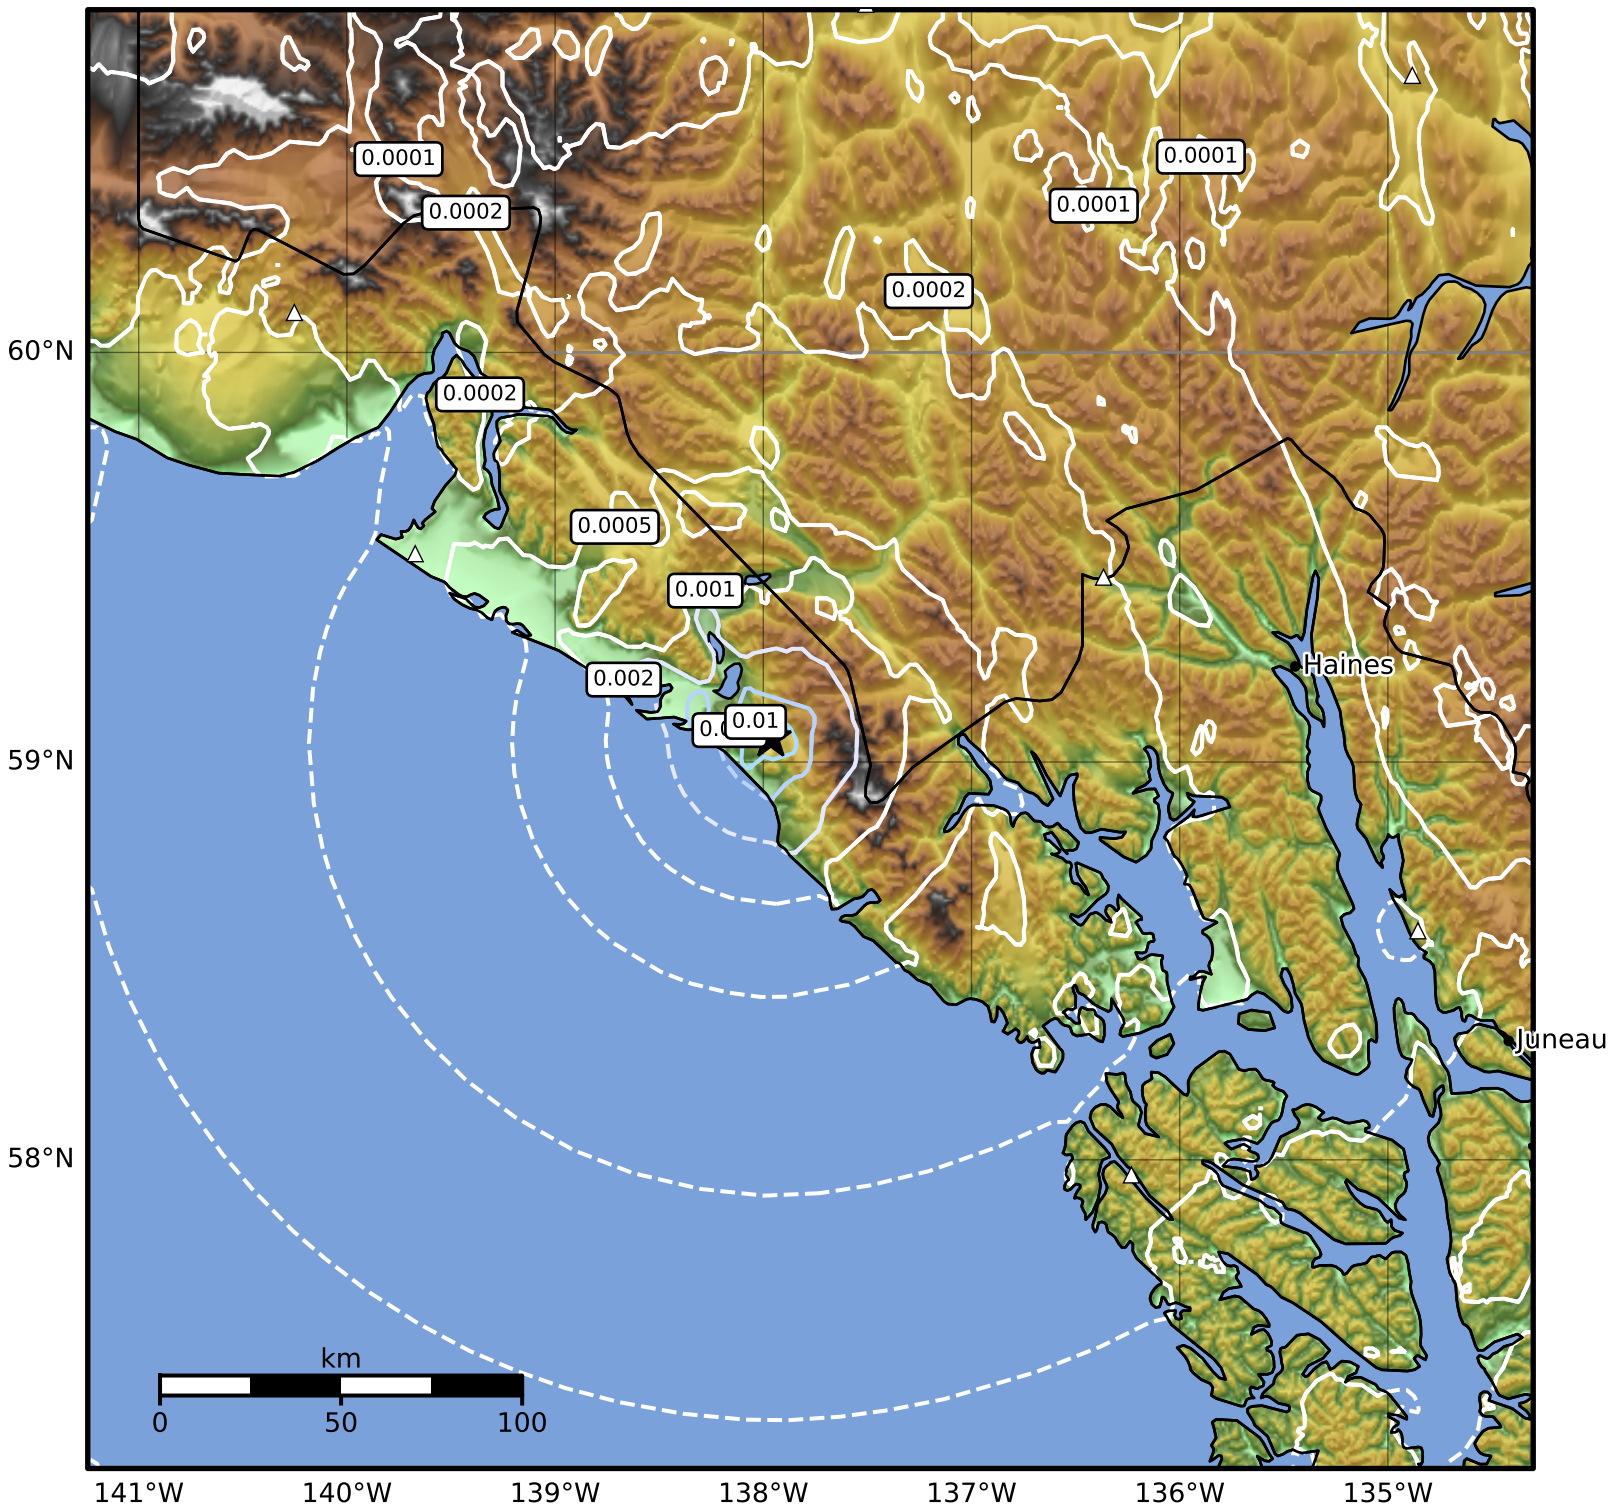

3.0 Second Peak Spectral Acceleration Map Alaska Earthquake Center  
ShakeMap: 113 km (70 miles) ESE of Yakutat  
Jul 17, 2024 17:55:17 UTC M3.6 N59.06 W137.96 Depth: 6.7km ID:ak02495ee9a3

Scale based on Worden et al. (2012)

Version 2: Processed 2024-07-17T22:13:33Z

△ Seismic Instrument ○ Reported Intensity

★ Epicenter