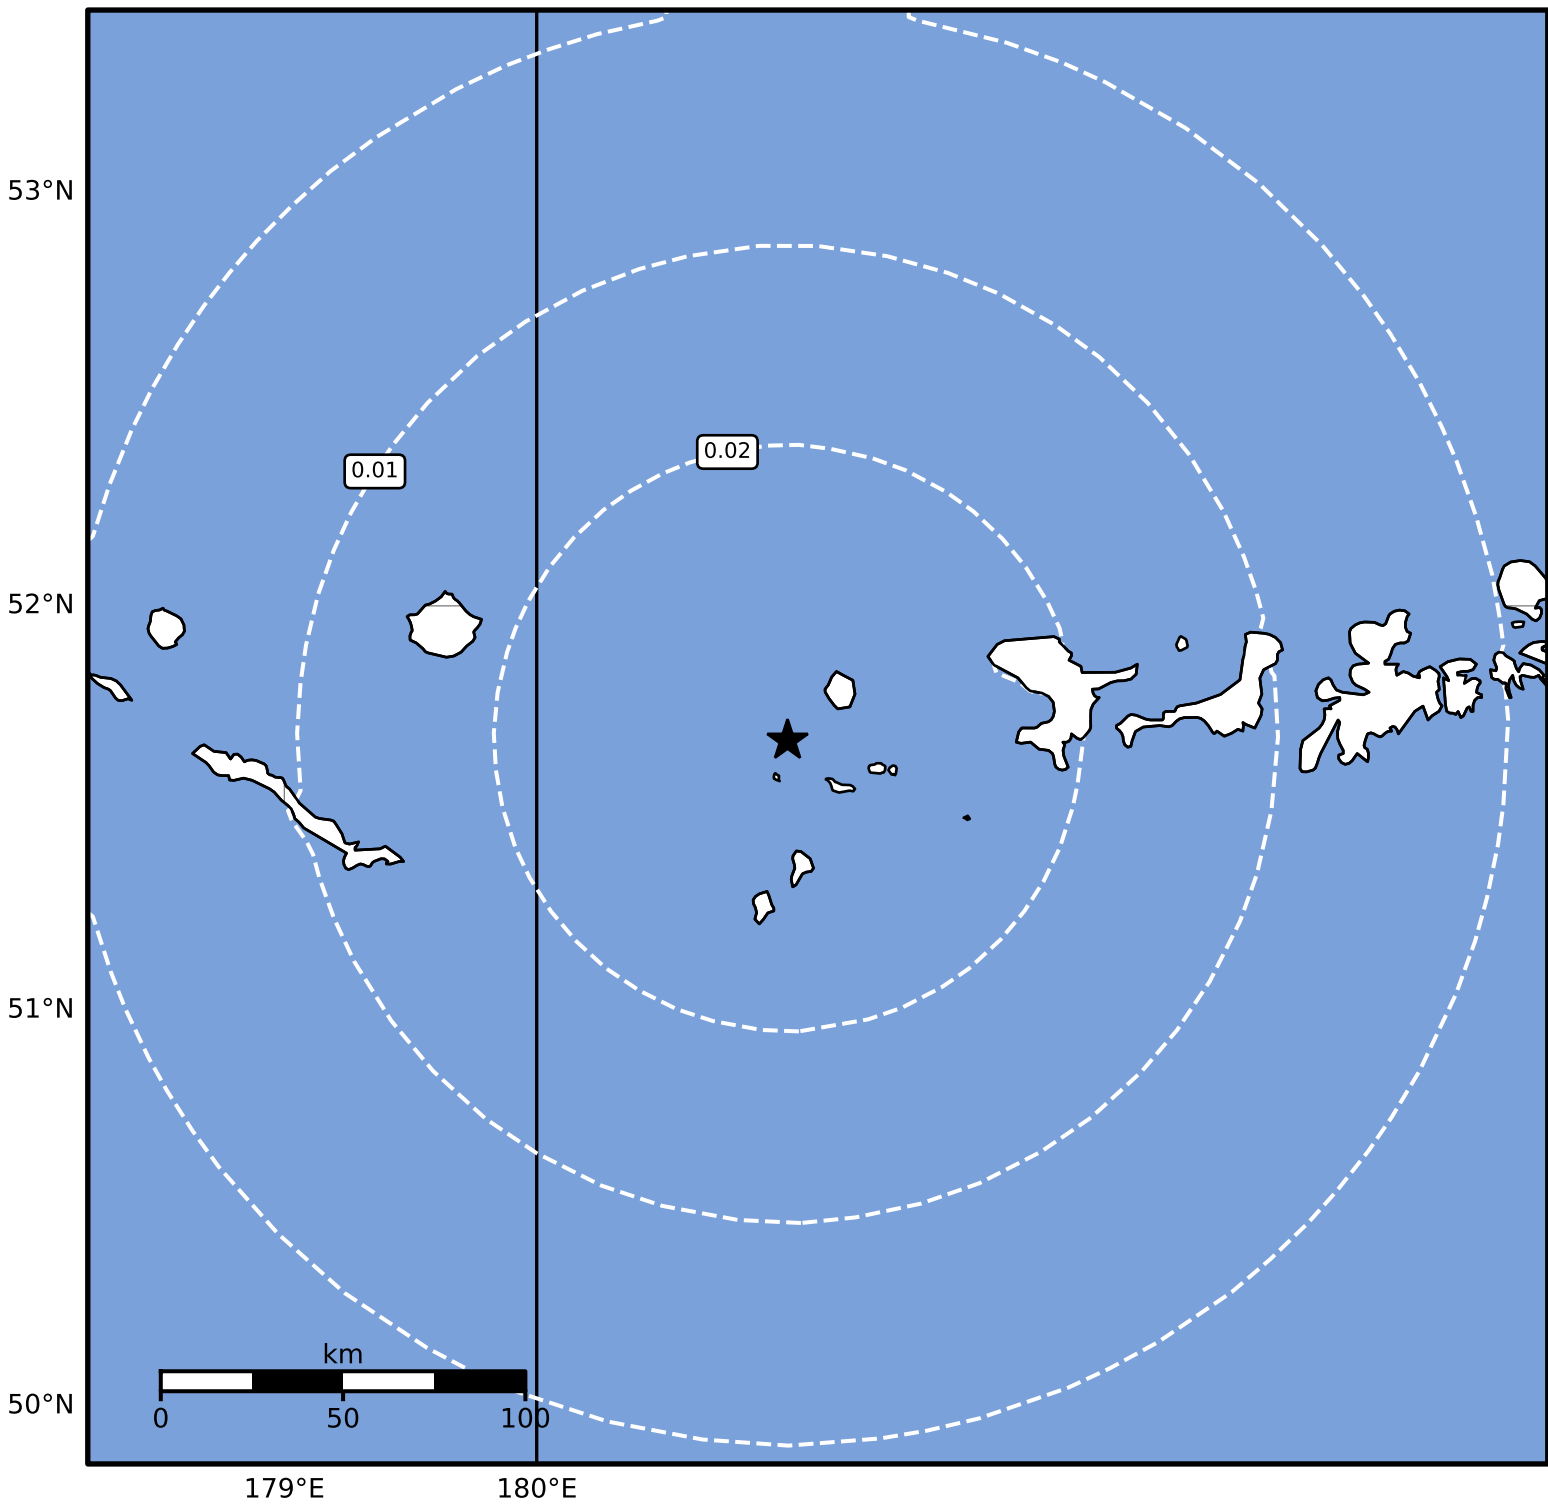

Peak Ground Velocity Map Alaska Earthquake Center
ShakeMap: 139 km (86 miles) E of Amchitka
Jul 18, 2024 21:49:25 UTC M3.7 N51.67 W179.01 Depth: 75.7km ID:ak024974a2ly

Scale based on Worden et al. (2012)

Version 2: Processed 2024-07-19T02:07:33Z

△ Seismic Instrument ○ Reported Intensity

★ Epicenter