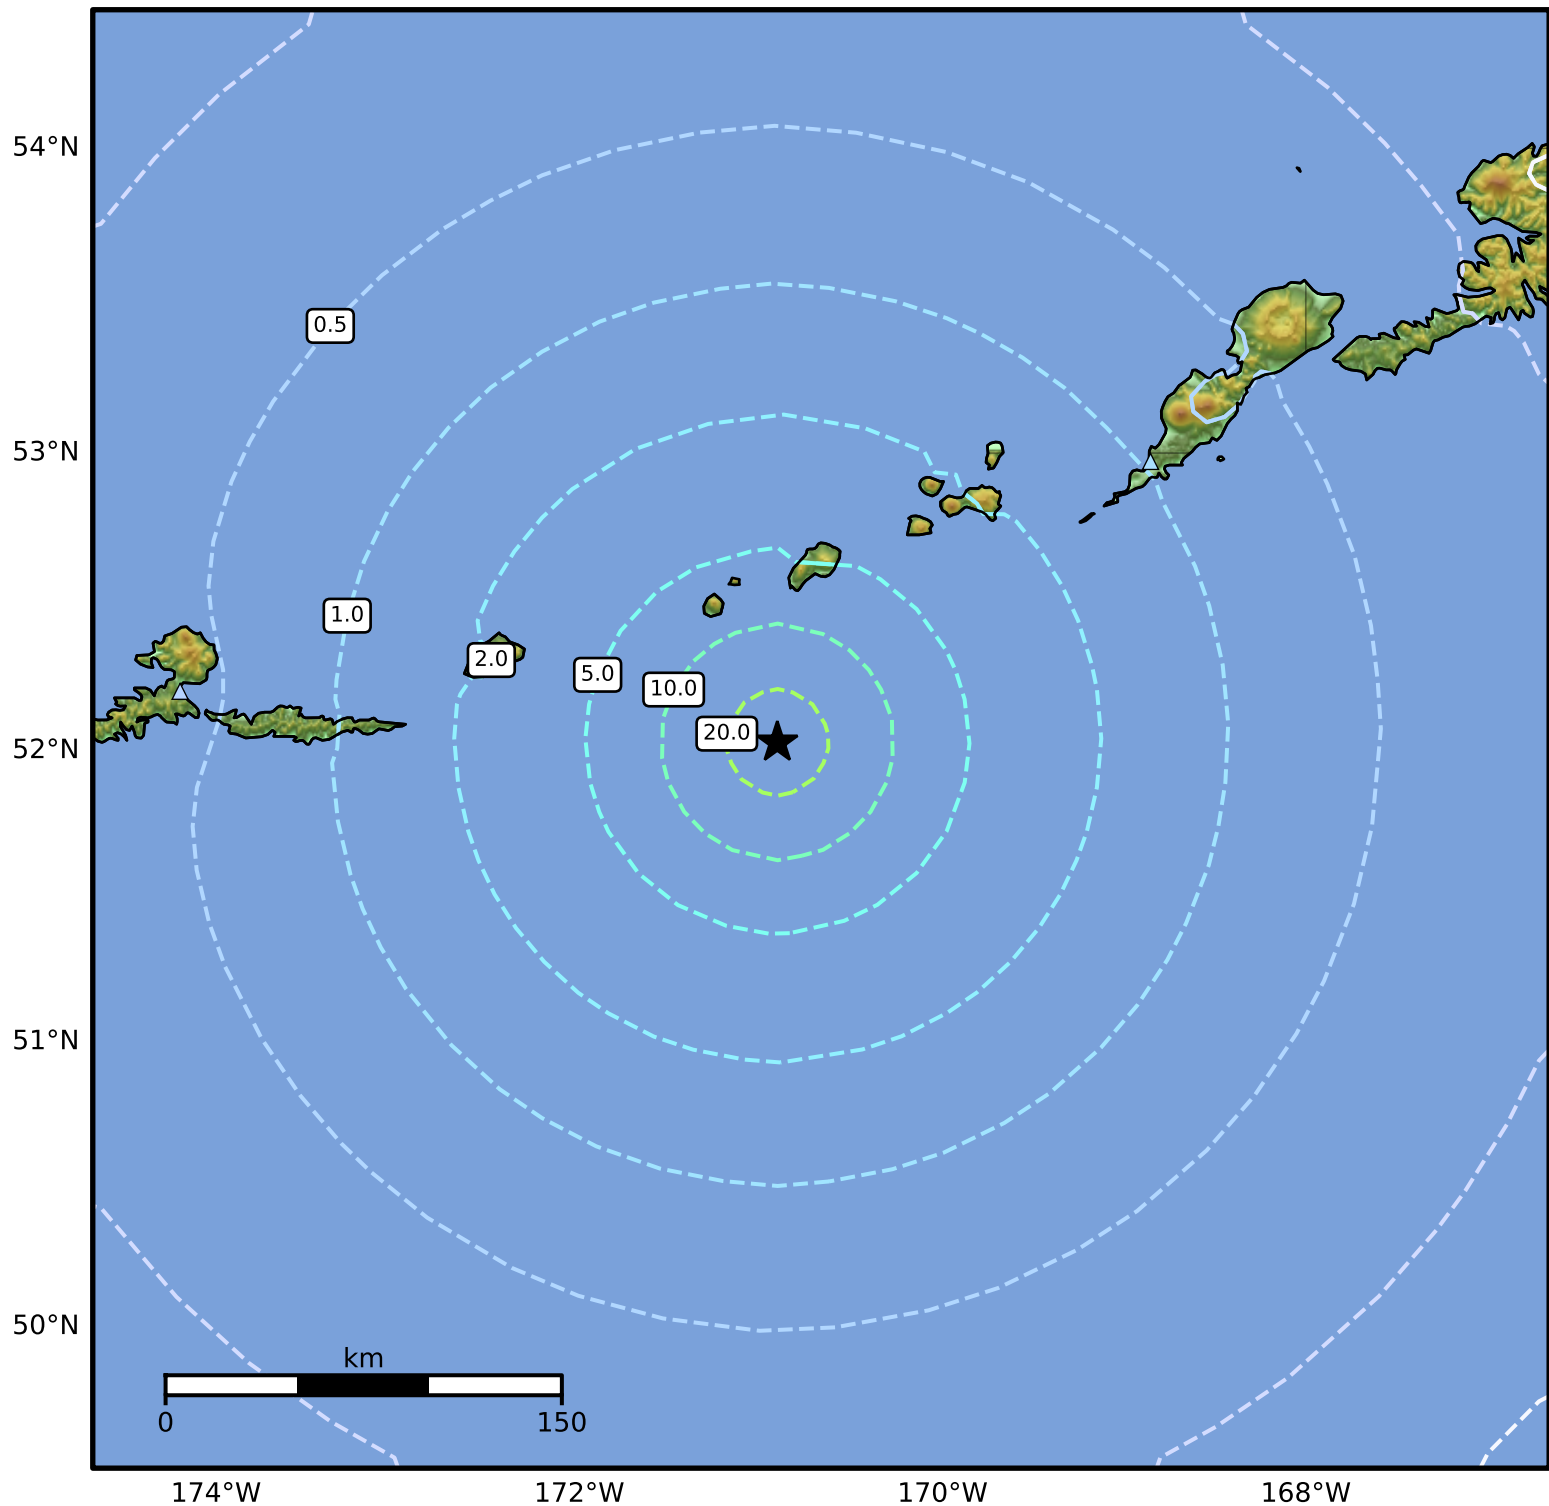

0.3 Second Peak Spectral Acceleration Map Alaska Earthquake Center
ShakeMap: 82 km (51 miles) ESE of Amukta Pass
Jul 19, 2024 03:13:45 UTC M6.0 N52.03 W170.91 Depth: 25.5km ID:ak02498gvxob

SA(0.3) (%g)	0.1	0.2	0.5	1	2	5	10	20	50	100	200
--------------	-----	-----	-----	---	---	---	----	----	----	-----	-----

Scale based on Worden et al. (2012)

Version 5: Processed 2024-07-19T03:59:47Z

△ Seismic Instrument ○ Reported Intensity

★ Epicenter