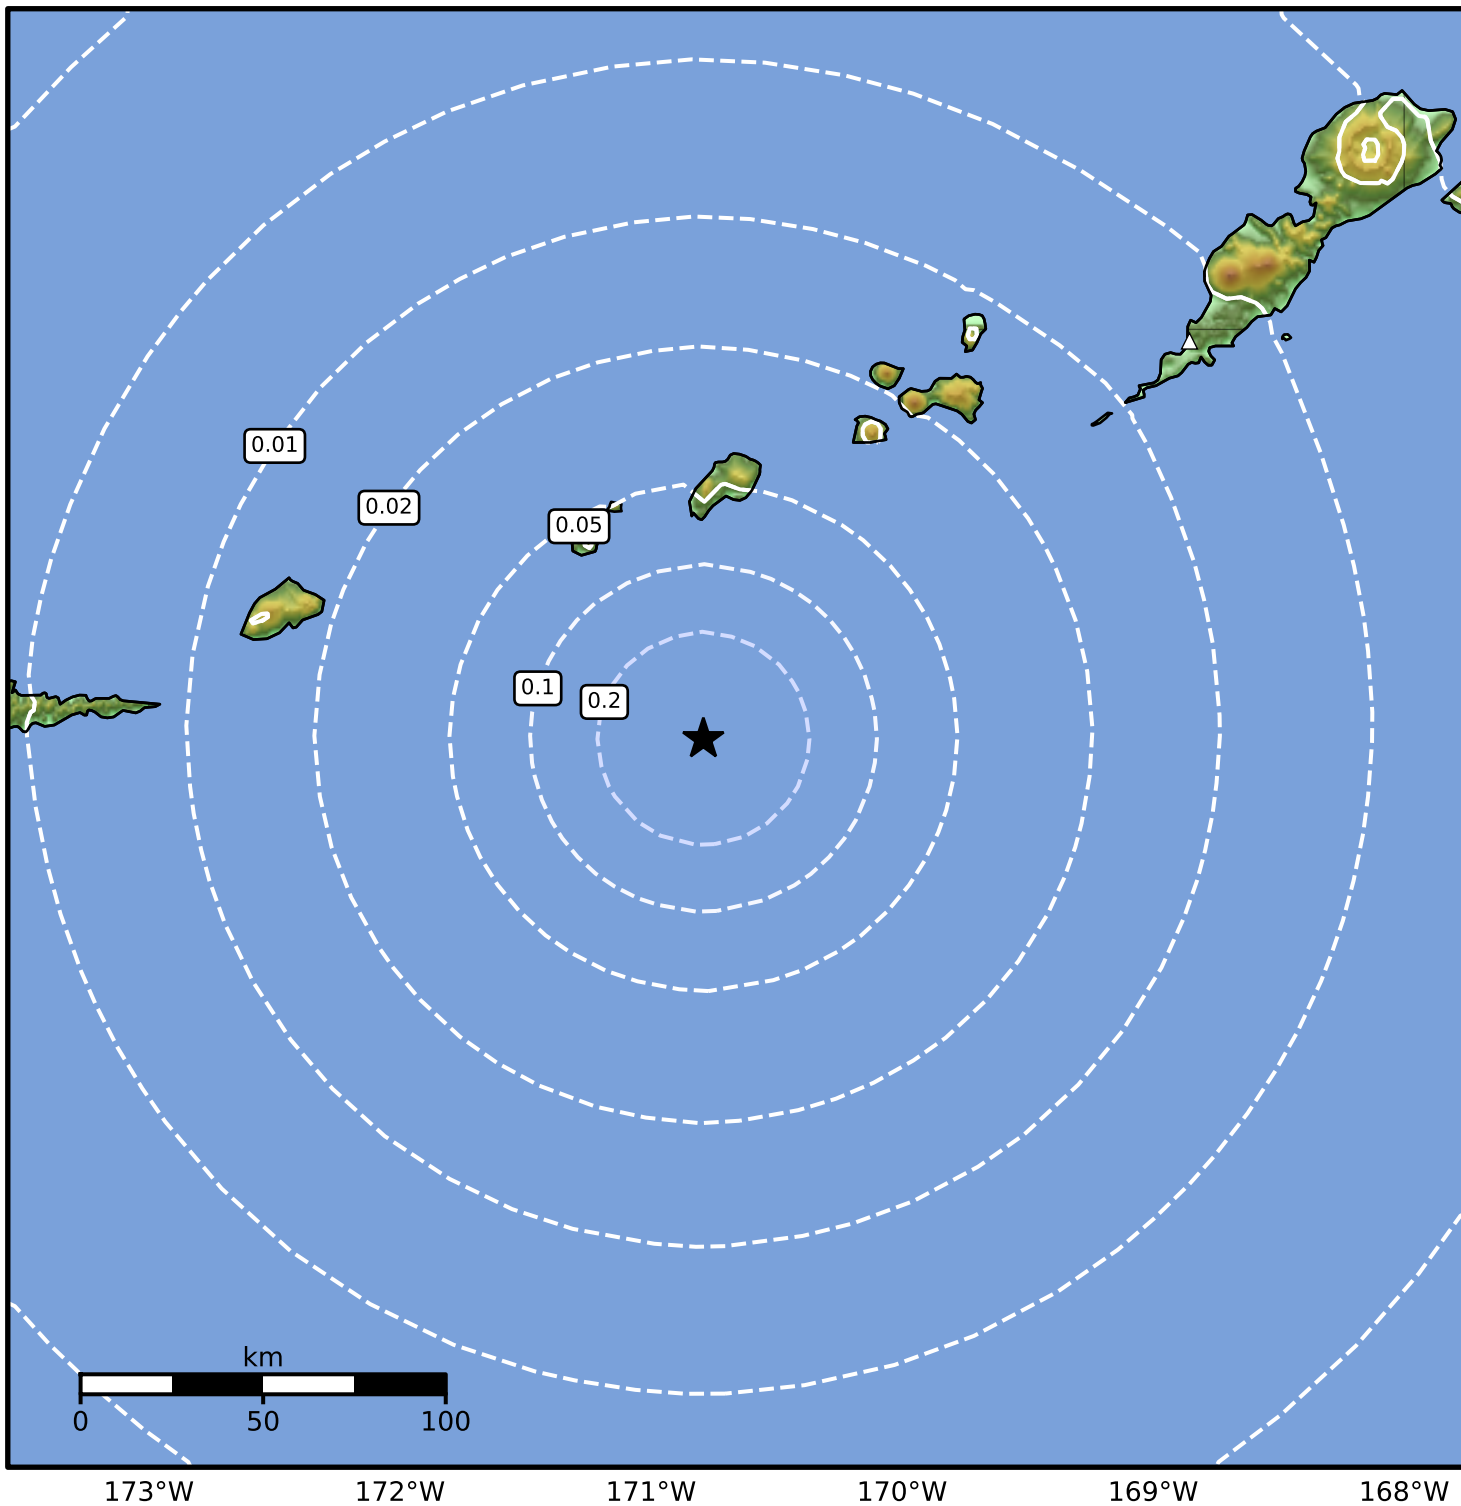

0.3 Second Peak Spectral Acceleration Map Alaska Earthquake Center
 ShakeMap: 91 km (57 miles) ESE of Amukta Pass
 Jul 19, 2024 04:03:38 UTC M3.6 N52.00 W170.79 Depth: 25.7km ID:ak02498hf7r6

SA(0.3) (%g)	0.1	0.2	0.5	1	2	5	10	20	50	100	200
--------------	-----	-----	-----	---	---	---	----	----	----	-----	-----

Scale based on Worden et al. (2012)

Version 2: Processed 2024-07-19T08:43:06Z

△ Seismic Instrument ○ Reported Intensity

★ Epicenter