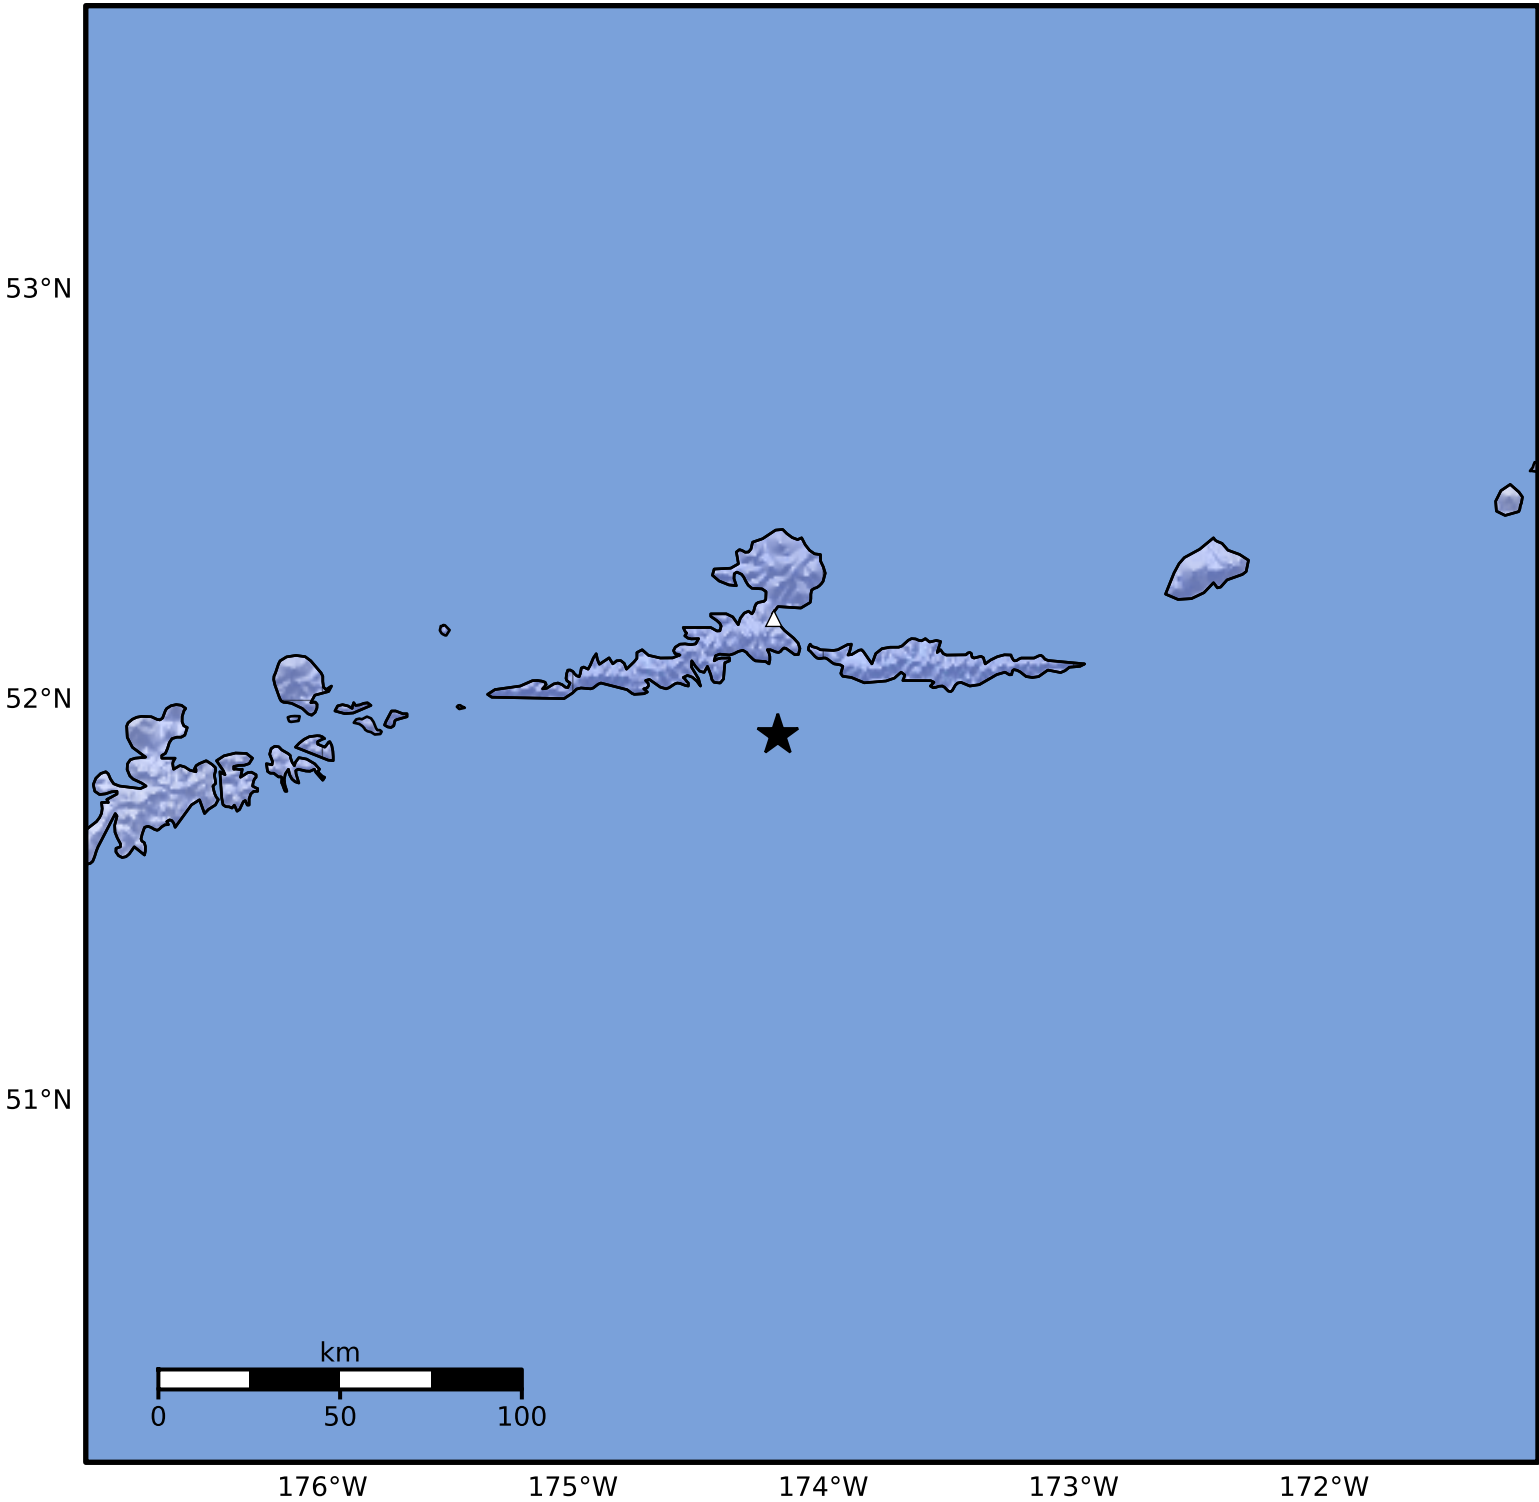

Macroseismic Intensity Map Alaska Earthquake Center
 ShakeMap: 31 km (19 miles) S of Atka
 Jul 22, 2024 01:52:58 UTC M3.8 N51.91 W174.18 Depth: 201.5km ID:ak0249deiyssb

SHAKING	Not felt	Weak	Light	Moderate	Strong	Very strong	Severe	Violent	Extreme
DAMAGE	None	None	None	Very light	Light	Moderate	Moderate/heavy	Heavy	Very heavy
PGA(%g)	<0.0464	0.297	2.76	6.2	11.5	21.5	40.1	74.7	>139
PGV(cm/s)	<0.0215	0.135	1.41	4.65	9.64	20	41.4	85.8	>178
INTENSITY	I	II-III	IV	V	VI	VII	VIII	IX	X+

Scale based on Worden et al. (2012)

Version 1: Processed 2024-07-22T01:58:54Z

△ Seismic Instrument ○ Reported Intensity

★ Epicenter