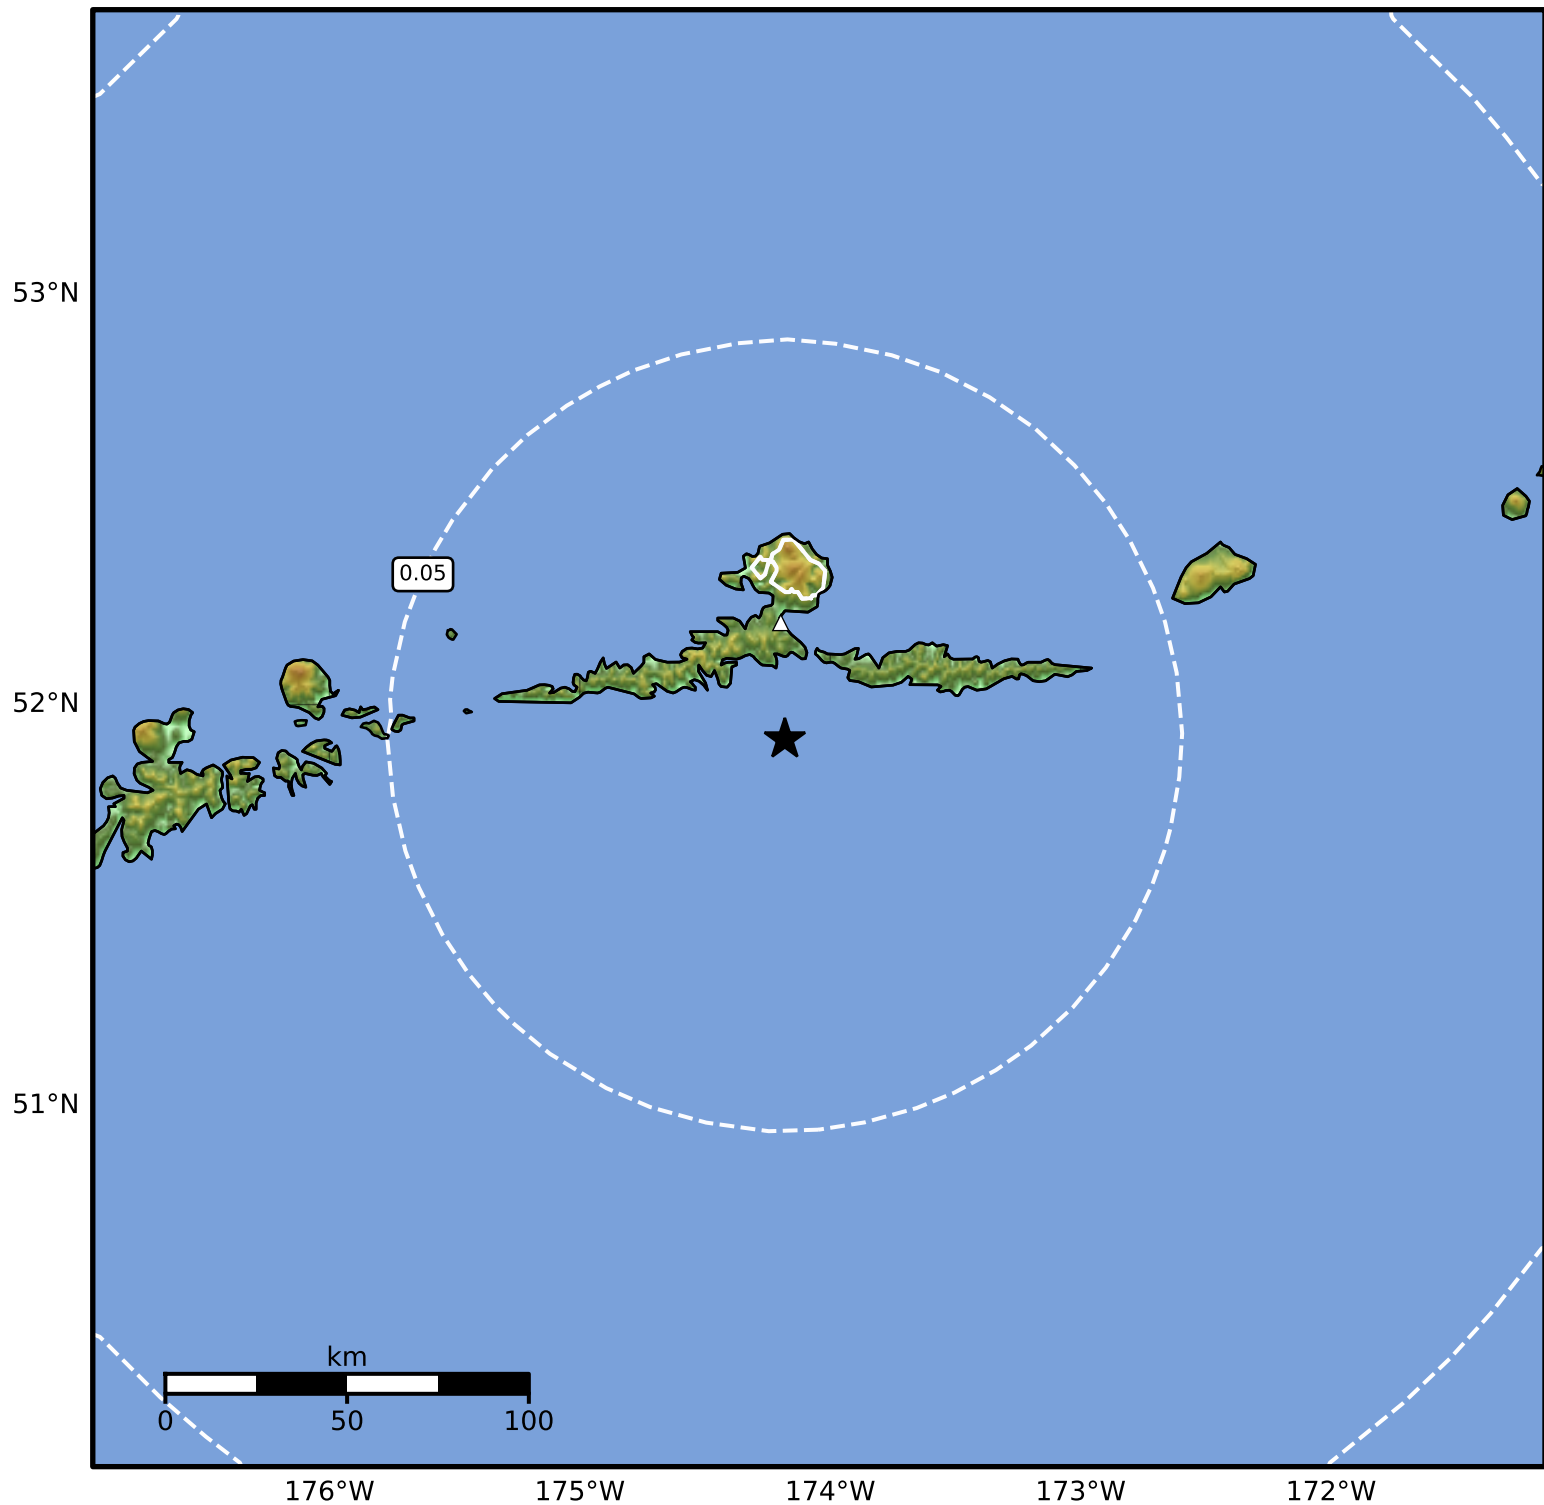

Peak Ground Acceleration Map Alaska Earthquake Center
ShakeMap: 31 km (19 miles) S of Atka
Jul 22, 2024 01:52:58 UTC M3.8 N51.91 W174.18 Depth: 201.5km ID:ak0249deiysb

PGA (%g)	0.1	0.2	0.5	1	2	5	10	20	50	100	200
----------	-----	-----	-----	---	---	---	----	----	----	-----	-----

Scale based on Worden et al. (2012)

Version 1: Processed 2024-07-22T01:58:54Z

△ Seismic Instrument ○ Reported Intensity

★ Epicenter