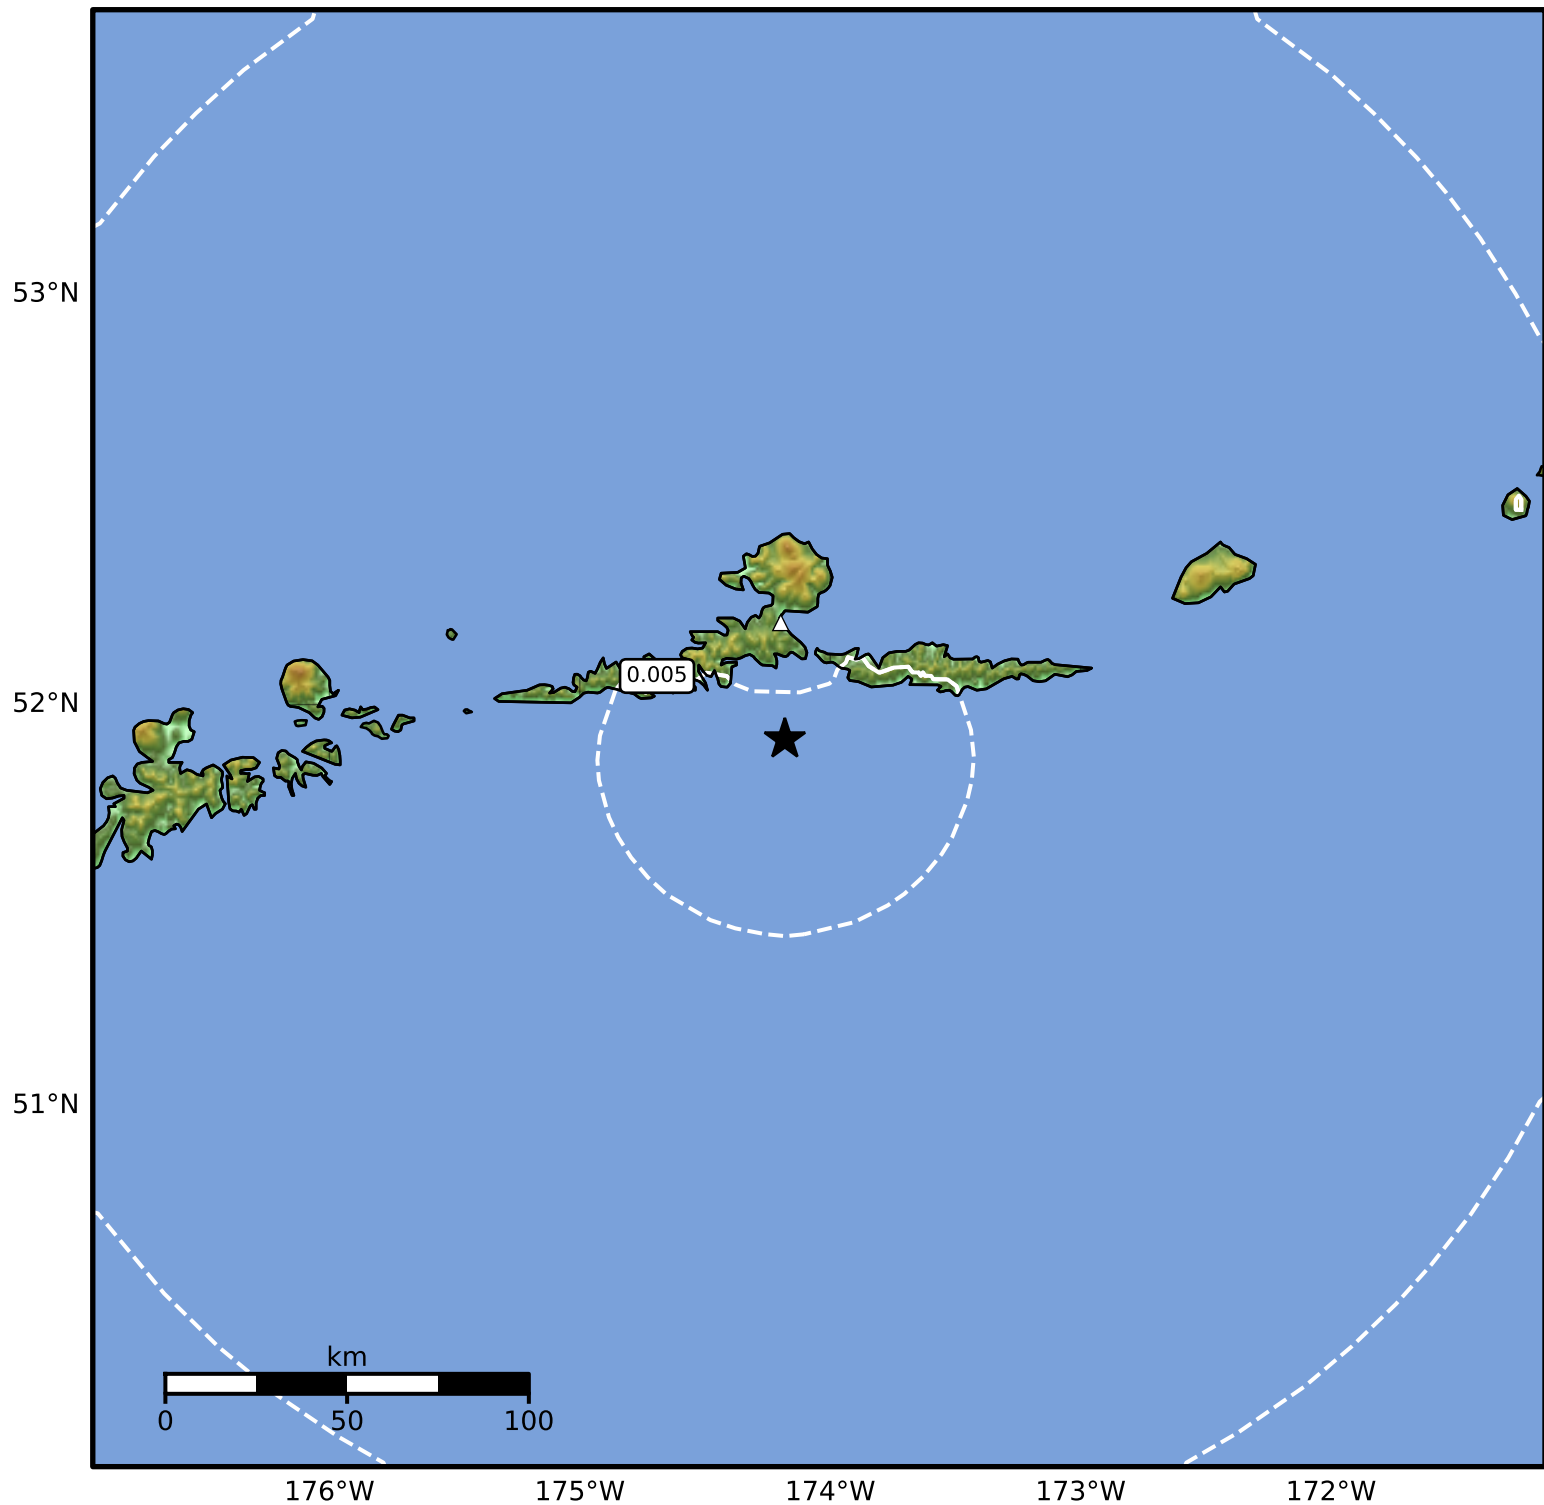

1.0 Second Peak Spectral Acceleration Map Alaska Earthquake Center  
ShakeMap: 31 km (19 miles) S of Atka  
Jul 22, 2024 01:52:58 UTC M3.8 N51.91 W174.18 Depth: 201.5km ID:ak0249deiysb

Scale based on Worden et al. (2012)

Version 1: Processed 2024-07-22T01:58:54Z

△ Seismic Instrument ○ Reported Intensity

★ Epicenter