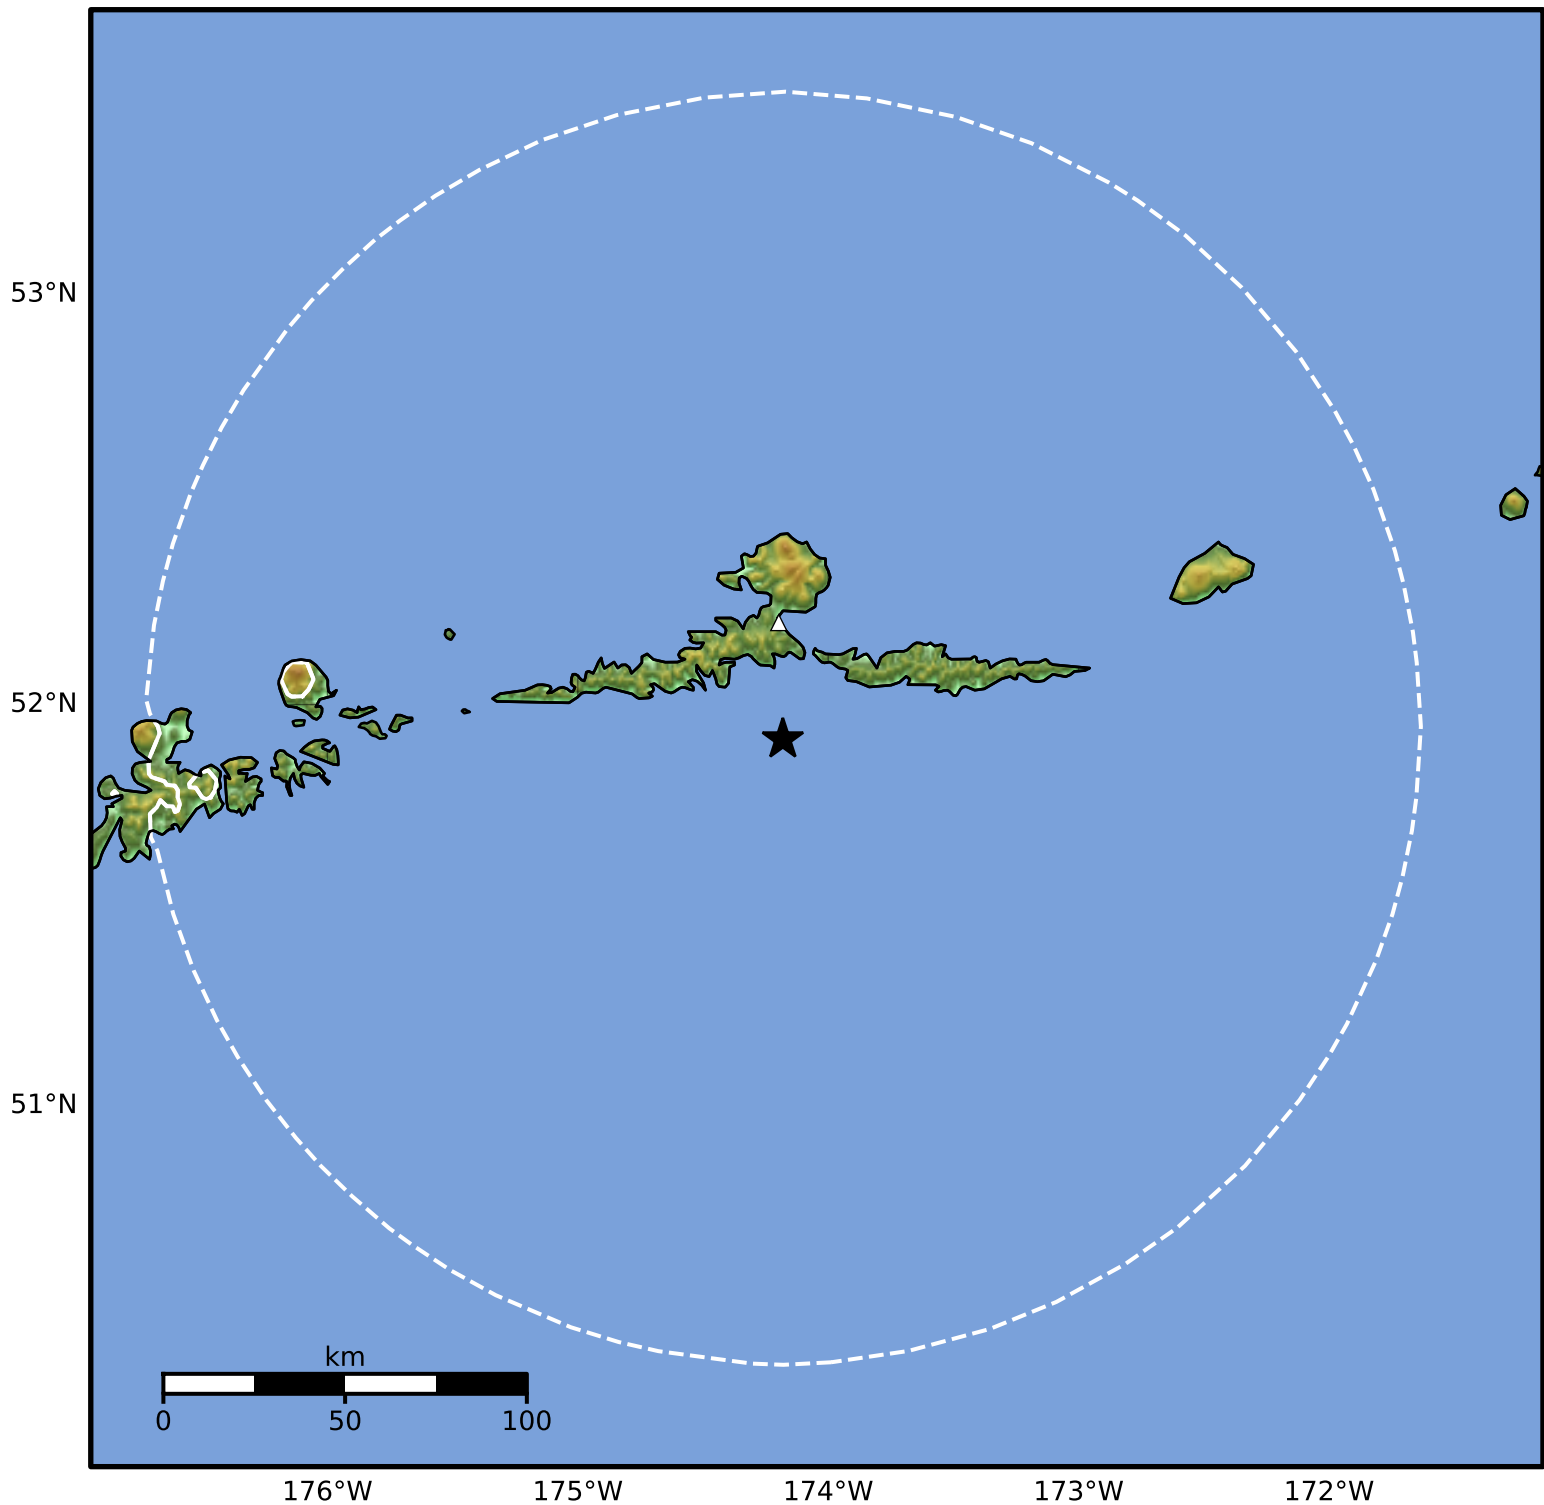

3.0 Second Peak Spectral Acceleration Map Alaska Earthquake Center  
ShakeMap: 31 km (19 miles) S of Atka  
Jul 22, 2024 01:52:58 UTC M3.8 N51.91 W174.18 Depth: 201.5km ID:ak0249deisyb

Scale based on Worden et al. (2012)

Version 1: Processed 2024-07-22T01:58:54Z

△ Seismic Instrument ○ Reported Intensity

★ Epicenter