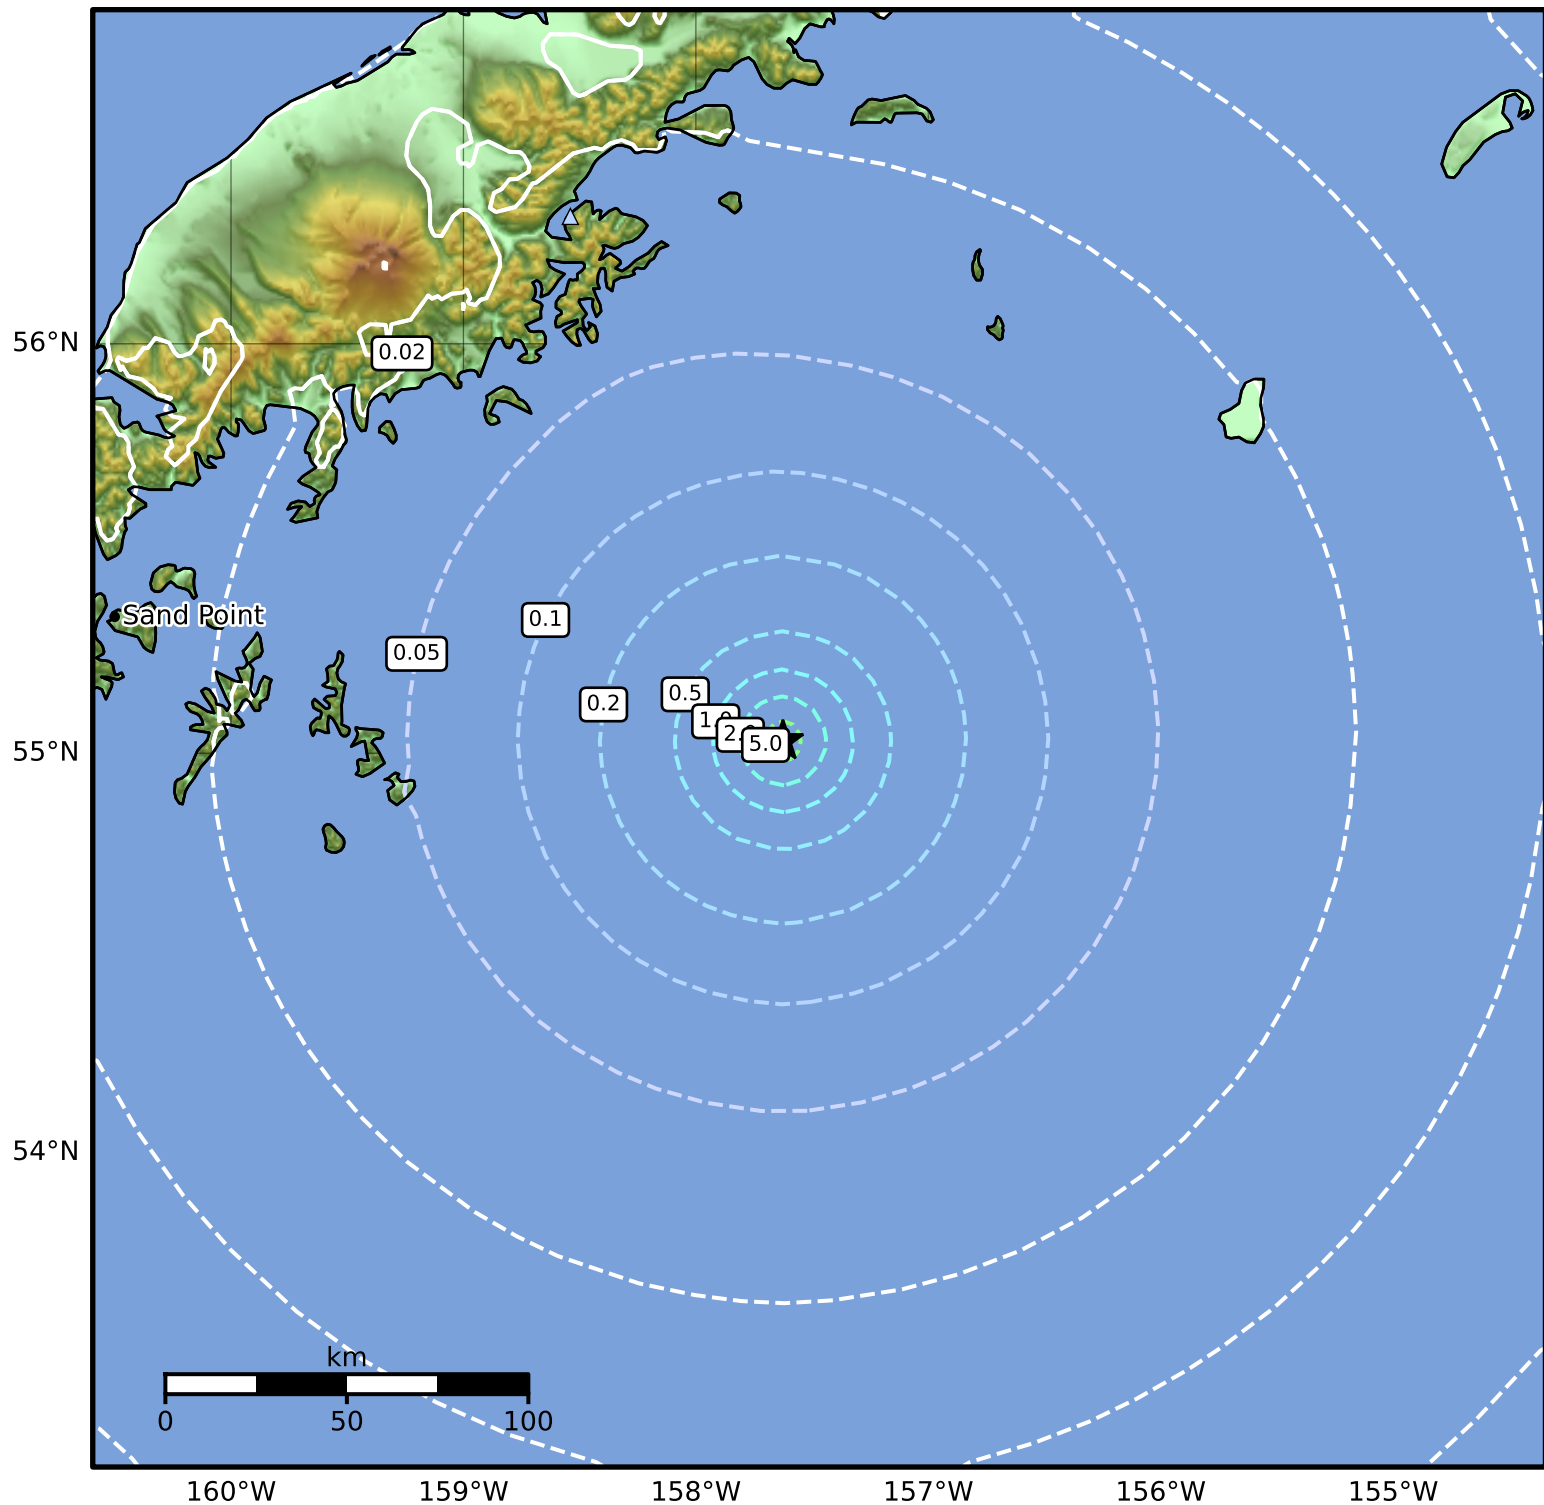

Peak Ground Velocity Map Alaska Earthquake Center
ShakeMap: 137 km (85 miles) SE of Perryville
Jul 23, 2024 08:17:35 UTC M4.6 N55.03 W157.63 Depth: 2.7km ID:ak0249f61dhe

PGV (cm/s)	0.1	0.2	0.5	1	2	5	10	20	50	100	200
------------	-----	-----	-----	---	---	---	----	----	----	-----	-----

Scale based on Worden et al. (2012)

Version 2: Processed 2024-07-23T15:54:20Z

△ Seismic Instrument ○ Reported Intensity

★ Epicenter