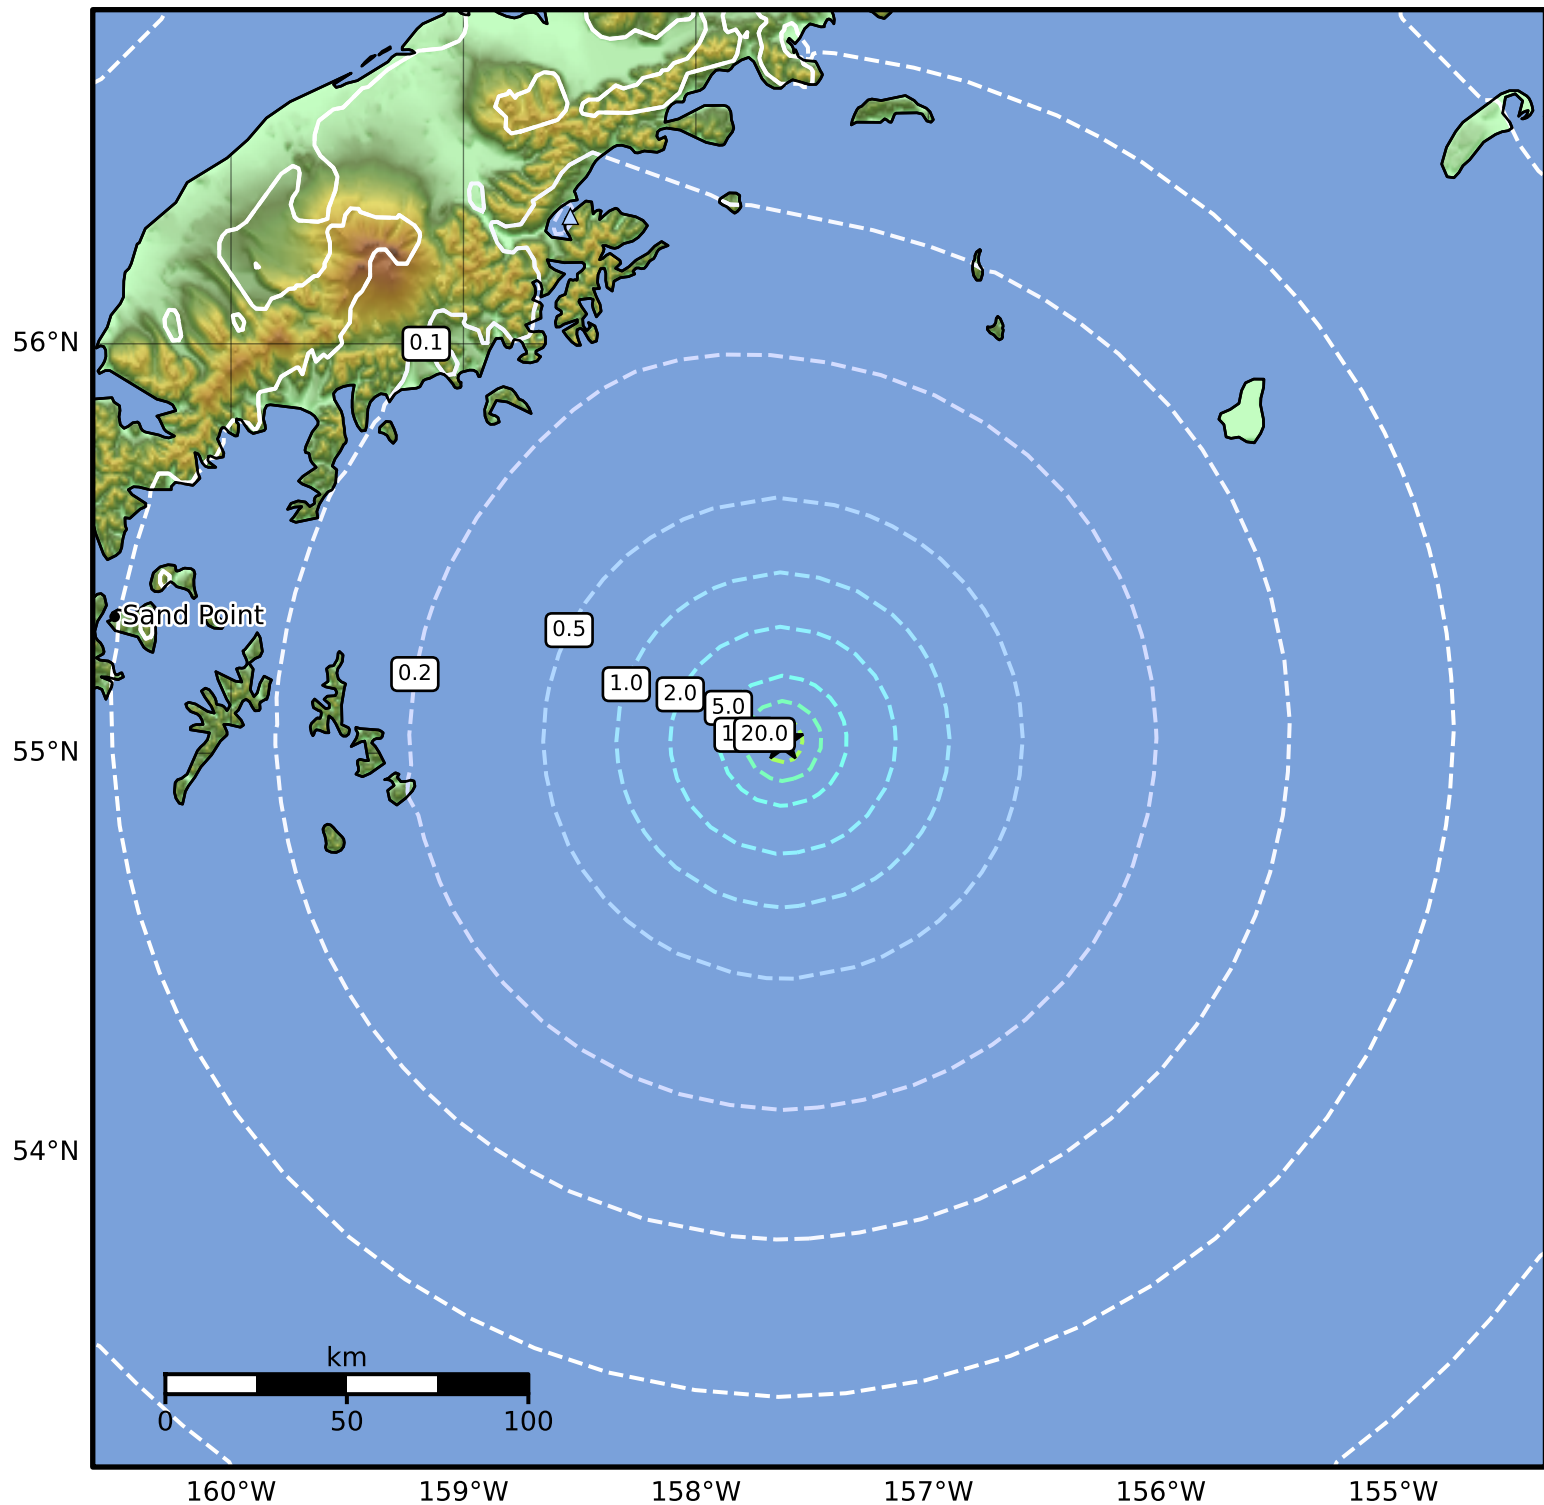

0.3 Second Peak Spectral Acceleration Map Alaska Earthquake Center
 ShakeMap: 137 km (85 miles) SE of Perryville
 Jul 23, 2024 08:17:35 UTC M4.6 N55.03 W157.63 Depth: 2.7km ID:ak0249f61dhe

SA(0.3) (%g)	0.1	0.2	0.5	1	2	5	10	20	50	100	200
--------------	-----	-----	-----	---	---	---	----	----	----	-----	-----

Scale based on Worden et al. (2012)

Version 2: Processed 2024-07-23T15:54:20Z

△ Seismic Instrument ○ Reported Intensity

★ Epicenter