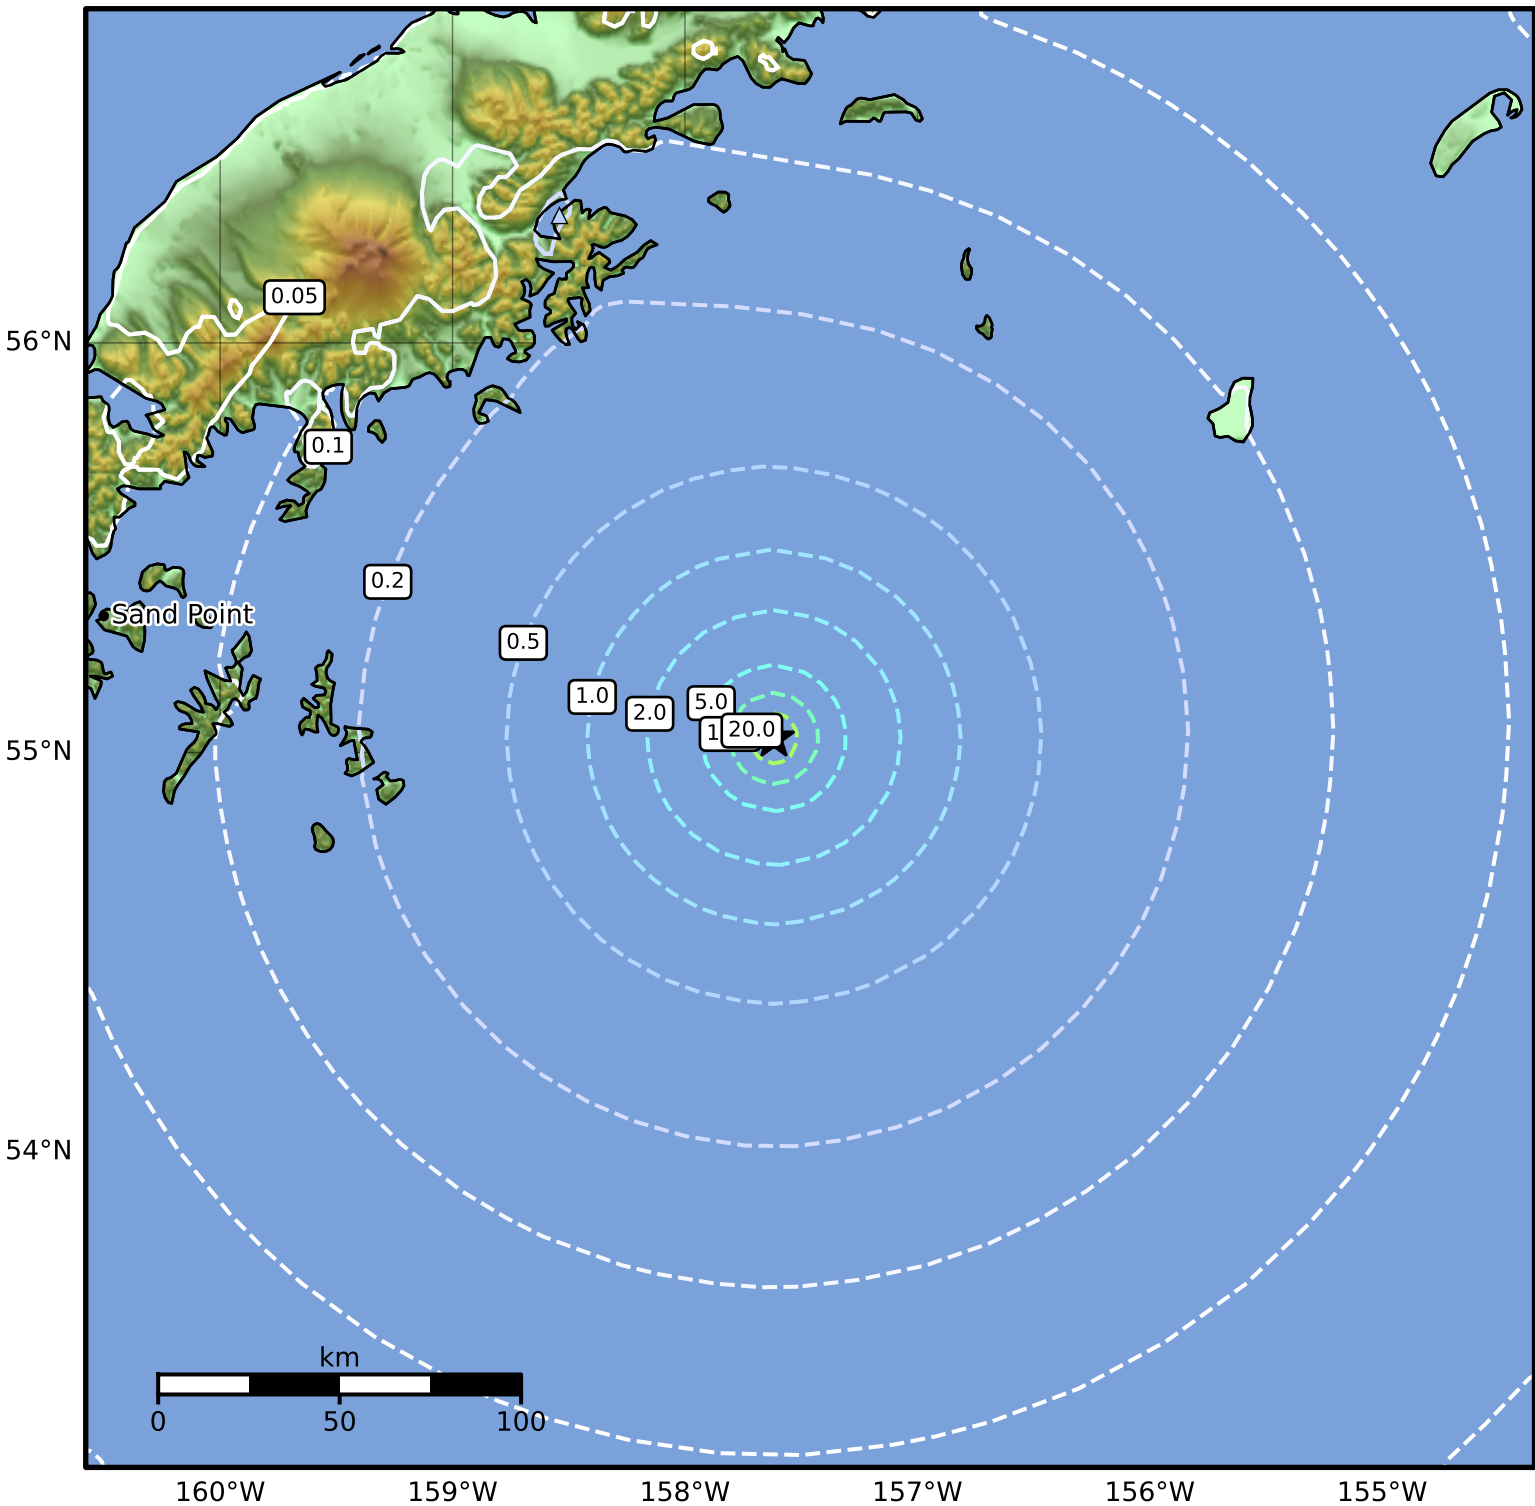

0.3 Second Peak Spectral Acceleration Map Alaska Earthquake Center
 ShakeMap: 137 km (85 miles) SE of Perryville
 Jul 23, 2024 08:17:57 UTC M4.7 N55.03 W157.62 Depth: 2.8km ID:ak0249f61dl8

SA(0.3) (%g)	0.1	0.2	0.5	1	2	5	10	20	50	100	200
---------------------	------------	------------	------------	----------	----------	----------	-----------	-----------	-----------	------------	------------

Scale based on Worden et al. (2012)

Version 1: Processed 2024-07-23T15:59:54Z

△ Seismic Instrument ○ Reported Intensity

★ Epicenter