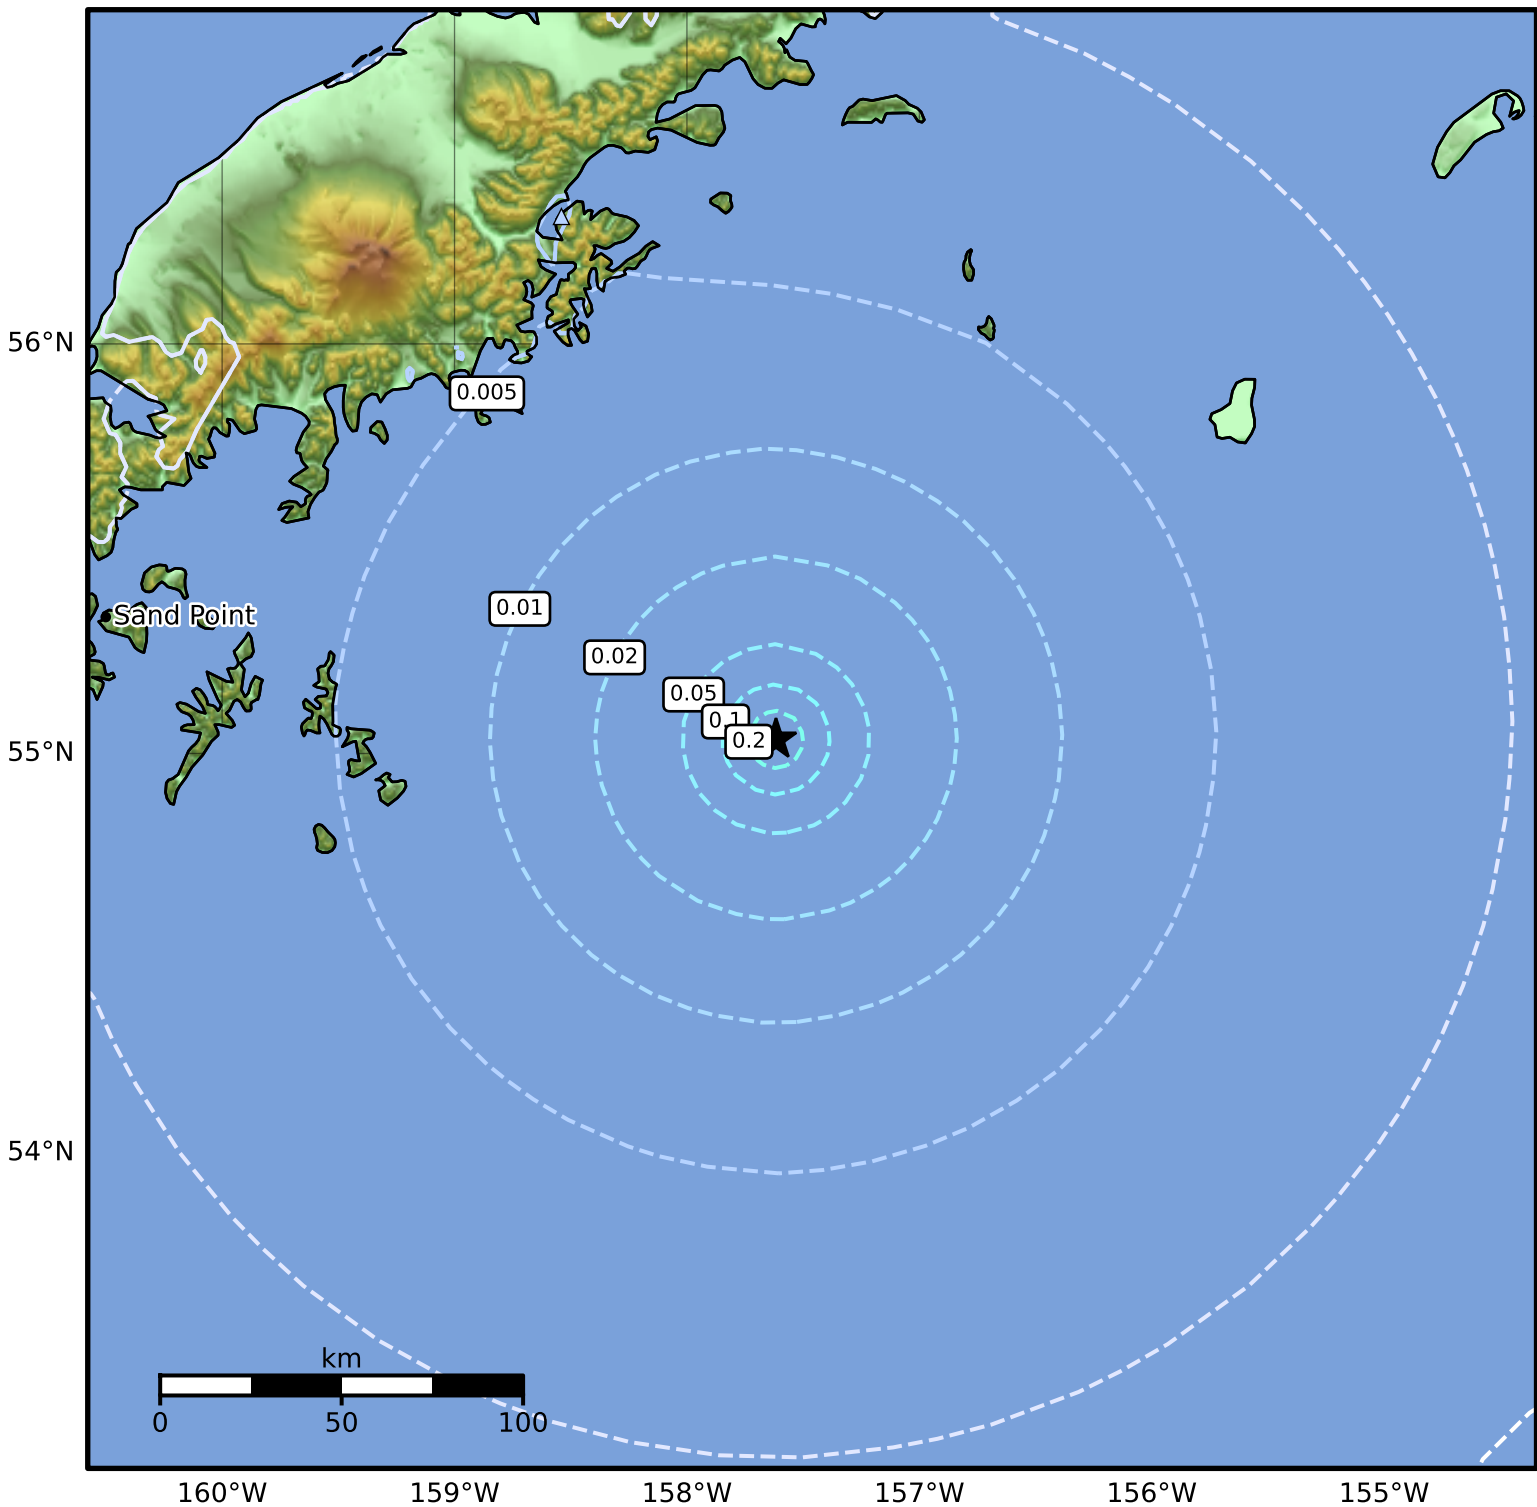

3.0 Second Peak Spectral Acceleration Map Alaska Earthquake Center
ShakeMap: 137 km (85 miles) SE of Perryville
Jul 23, 2024 08:17:57 UTC M4.7 N55.03 W157.62 Depth: 2.8km ID:ak0249f61dl8

Scale based on Worden et al. (2012)

Version 1: Processed 2024-07-23T15:59:54Z

△ Seismic Instrument ○ Reported Intensity

★ Epicenter